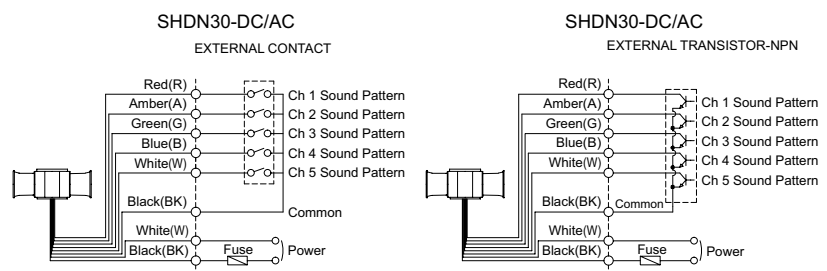

Wiring Instructions

Ordering Specification

SHDN30	WP	110	LC
[Model number]	[Sound]	[Voltage]	[Sound selection]
• SHDN30	- WS-Warning - WP-Special warning sounds - WM-Melody - WA-Alarm - WV-Customizable sound	12-DC12V 24-DC24V 110-AC110V 220-AC220V	- Standard -Built-in switch - LC -External contact