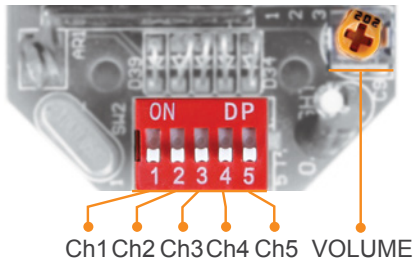

## Aluminum housing

SHDN30

### Sound Selection Instructions

- Standard Type : Select sound using the switch inside of the unit. When you turn on the dip switch for each channel, the designated sound will be played.

- Customized type : Select using the external contact(LC)  
You can select the audible sound pattern using external contacts or transistor with a customized external sound line (Model number : -LC)
- Product can be wired regardless of polarity

### SHDN30 Max 118dB×2 Direct Mount Type

- Electric horn with tightly sealed structure and excellent durability, suitable for vessels, steel industry, and outdoor plant applications
- Aluminum housing provides excellent durability
- A variety of sound selection between warning sounds, alarm sounds, melodies and voice messages to fit your sophisticated application needs
- Terminals located inside the terminal box or product
- Cable entry : 1/2"PF
- Materials : Housing-AI, Horn housing-PC
- Can adjust sound volume with the switch built inside the unit
- Standard Housing color : MUNSELL No. 7.5BG 7/2
- Ambient operating temperature : -30°C to +50°C
- Protection rating : IP56, Suitable for outdoor installation