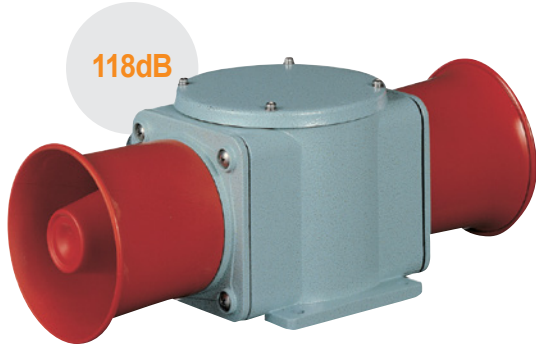

## Aluminum housing

SHDN30

### Sound Selection Instructions

- Standard Type : Select sound using the switch inside of the unit. When you turn on the dip switch for each channel, the designated sound will be played.

- Customized type : Select using the external contact(LC)  
You can select the audible sound pattern using external contacts or transistor with a customized external sound line (Model number : -LC)
- Product can be wired regardless of polarity

## Dual-Facing Electric Horns for Vessels and Heavy Industry Applications

### SHDN30 Max 118dB×2 Direct Mount Type

- Electric horn with tightly sealed structure and excellent durability, suitable for vessels, steel industry, and outdoor plant applications
- Aluminum housing provides excellent durability
- A variety of sound selection between warning sounds, alarm sounds, melodies and voice messages to fit your sophisticated application needs
- Terminals located inside the terminal box or product
- Cable entry : 1/2"PF
- Materials : Housing-AI, Horn housing-PC
- Can adjust sound volume with the switch built inside the unit
- Standard Housing color : MUNSELL No. 7.5BG 7/2
- Ambient operating temperature : -30°C to +50°C
- Protection rating : IP56, Suitable for outdoor installation