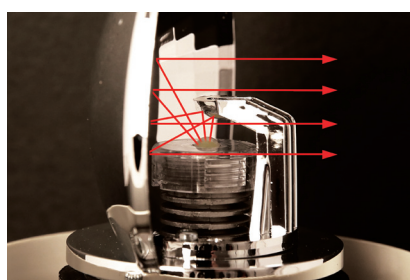

S125 series

Ø125mm LED Revolving Warning Lights

S125LR

Common Specifications(S125LR/ S125MLR)

- Ø125mm standard LED revolving warning lights
- Excellent omni-directional visibility with LED light collecting system and special multifaceted reflector
- Built-in buzzer available(Volume : Max 90dB at 1m)
- Revolving speed : 120-140RPM
- Materials : Lens - AS, Housing - ABS, Reflector - Heat resistant ABS
- Ambient operating temperature : -20°C to +50°C

S125LR LED Revolving Warning Light

- Protection rating : IP44
- Compliant with RoHS directive

Model number	Voltage	Current	Certificates	Weight	Color
S125LR	DC12V	0.422A	-	0.43kg	<ul style="list-style-type: none"> ● R-Red ● A-Amber ● G-Green ● B-Blue
	DC24V	0.266A		0.43kg	
	AC110V	0.082A		0.66kg	
	AC220V	0.041A		0.66kg	

Technical Diagram

(Units : mm)

Feature of LED revolving warning light

LED revolving warning light has Qlight's distinctive LED light collecting system and special multifaceted reflector allowing excellent omni-directional visibility. (Patent registered)

Wiring Instructions

- External power line standard : UL1015 AWG18(0.75sq)×2C 400mm
- DC Type: Black output line is negative(-)

Customization

- 2 buzzer sound types : Both prolonged(beep, beep) and staccato(beep, beep, beep) buzzer output available