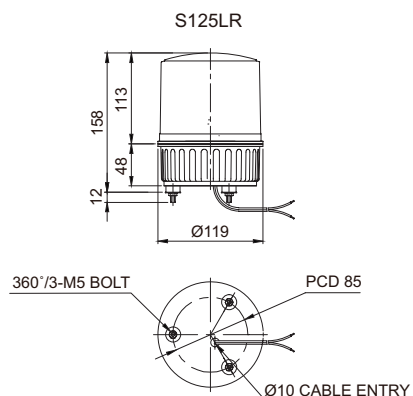

Technical Diagram

(Units : mm)

Feature of LED revolving warning light

LED revolving warning light has Qlight's distinctive LED light collecting system and special multifaceted reflector allowing excellent omni-directional visibility. (Patent registered)

Wiring Instructions

- External power line standard : UL1015 AWG18(0.75sq)×2C 400mm
- DC Type: Black output line is negative(-)

Customization

- 2 buzzer sound types : Both prolonged(beep, beep) and staccato(beep, beep, beep) buzzer output available

- Same design with S125R (Model number : S125RLR)
- Wall mount bracket options : Bracket structure allows for threading through the bracket hole or into the wall mount

Ordering Specification

S125LR	-	BZ	-	220	-	R
[Model number]		[Buzzer option]		[Voltage]		[Color]
• S125LR		• None • No buzzer • BZ • Built-in buzzer		• 12-DC12V • 24-DC24V • 110-AC110V • 220-AC220V		● R-Red ● A-Amber ● G-Green ● B-Blue