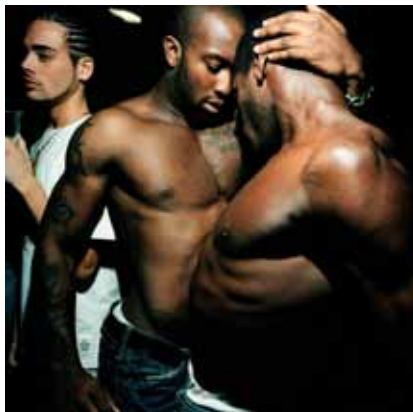

Signed Edition x10 | x1 Artist Proof

Unsigned Open Edition

Frame 42 x 30 cm

Obeche White Frame 3 x 2.5 cm

Title on reverse

JM

'Fruit Machine @ Heaven, London, October 2006'

Hahnemühle Pearl Giclée Print