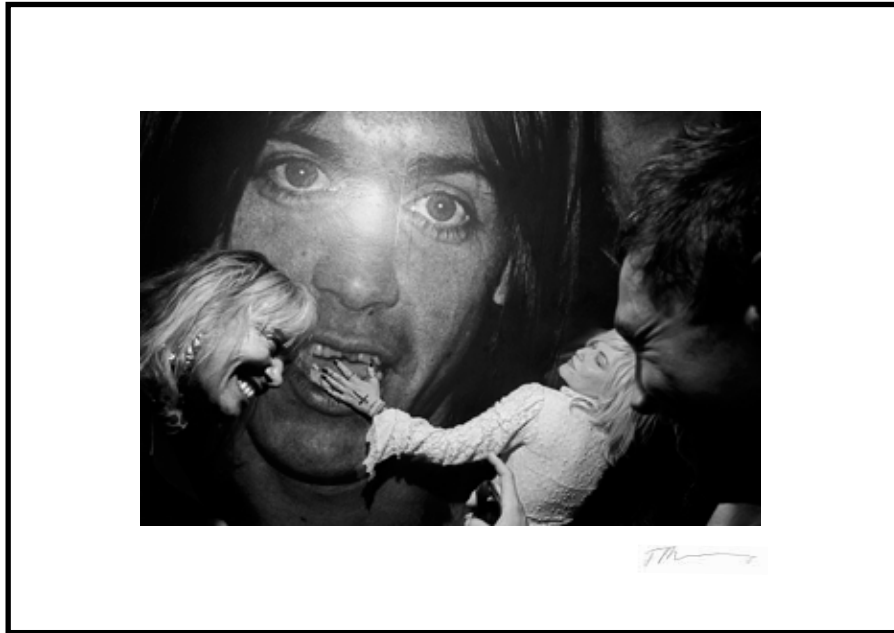

'Mick Rock's Blood & Glitter, The Scala, May 2000'

Hahnemühle Pearl Giclée Print

Signed Edition x10 | x1 Artist Proof

Unsigned Open Edition

Frame 60 x 42 cm

Obeche White Frame 3 x 2.5 cm

Title on reverse