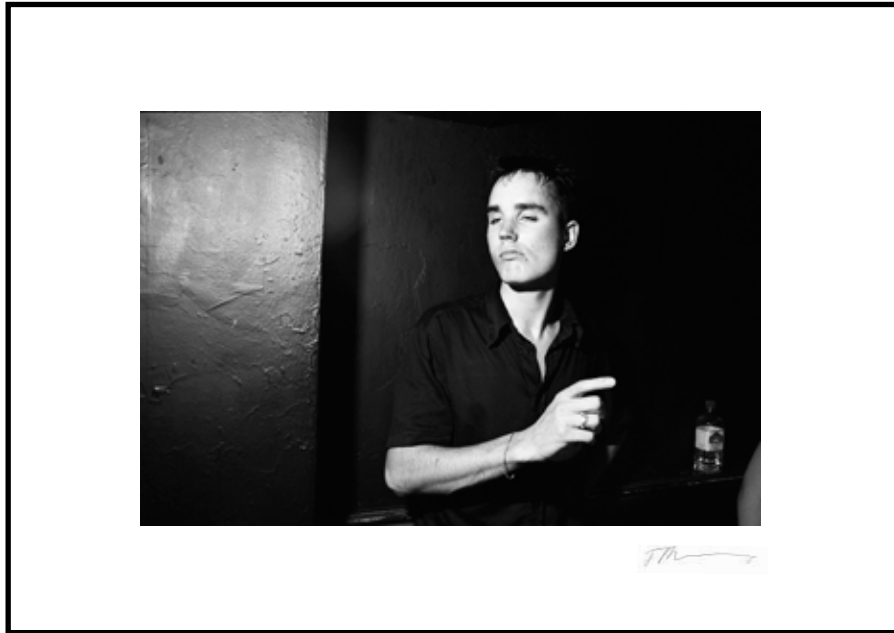

'Heavenly Jukebox @ Turnmills, July 1998'

Hahnemühle Pearl Giclée Print

Signed Edition x10 | x1 Artist Proof

Unsigned Open Edition

Frame 42 x 30 cm

Obeche Black Frame 3 x 2.5 cm

Title on reverse