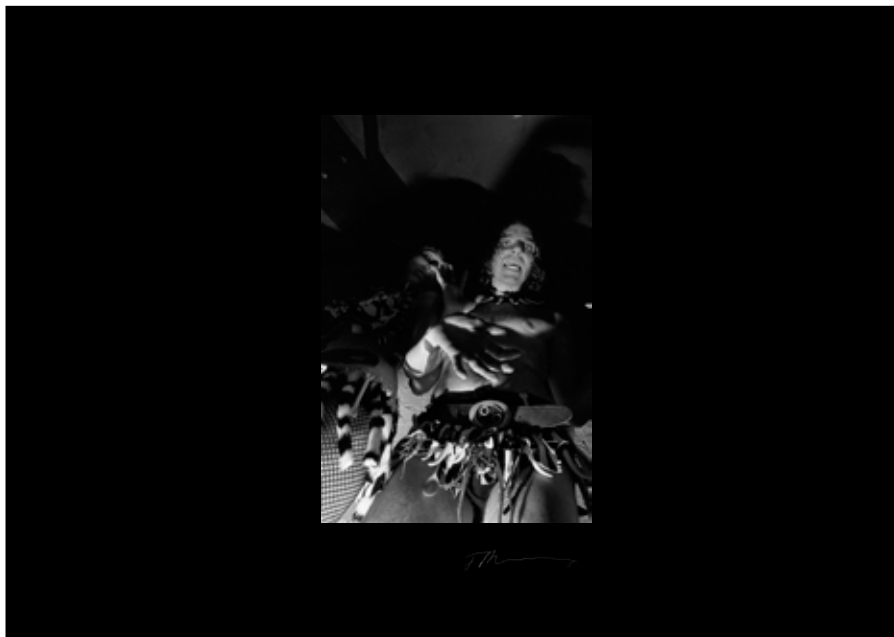

'Pushca @ Ministry Of Sound 1997'

Hahnemühle Pearl Giclée Print

Signed Edition x10 | x1 Artist Proof

Unsigned Open Edition

Frame 60 x 42 cm

Obeche Black Frame 3 x 2.5 cm

Black mount / Black core

Title on reverse