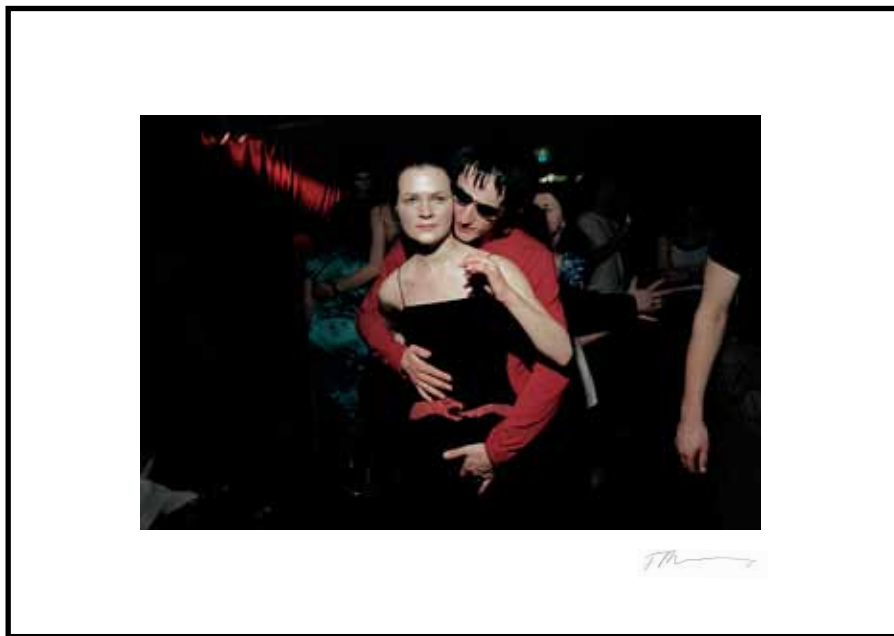

Hahnemühle Pearl Giclée Print

Signed Edition X10 +1 AP

Unsigned Open Edition

60 x 42 cm

Framed - White

Title on reverse

'Spectrum, Estonia, March 2000'

Hahnemühle Pearl Giclée Print