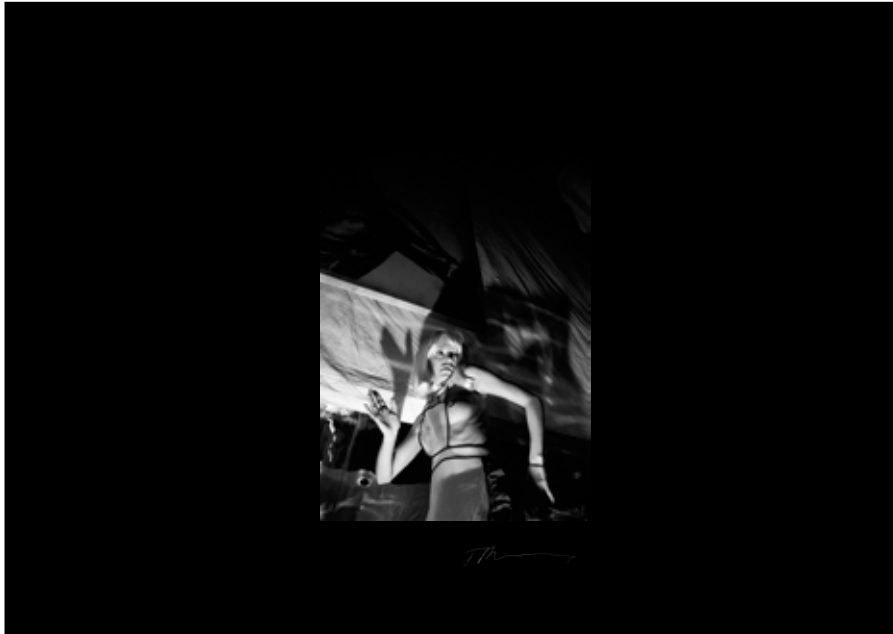

'Pushca @ Ministry Of Sound 1997'

Hahnemühle Pearl Giclée Print

Signed Edition x10 | x1 Artist Proof

Unsigned Open Edition

Frame 60 x 42 cm

Obeche Black Frame 3 x 2.5 cm

Black mount / Black core

Title on reverse