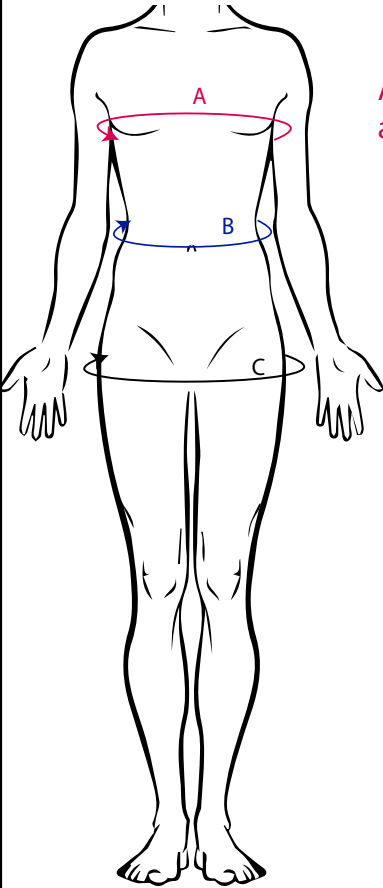

## BOYS Size Guide

Mens Sizing				XXS	XS	S	M
Boys	6yrs	8yrs	10yrs	12yrs	14yrs	16yrs	
Chest	-	72-76cm	76-80cm	81-85cm	86-90cm	91-95cm	96-101cm
Waist	51-54cm	54-57cm	57-61cm	61-65cm	65-71cm	72-79cm	80cm-87cm
Hip	52-56cm	56-62cm	62-68cm	72-80cm	80-88cm	88-96cm	96cm-104cm

**A - Chest measured at fullest part of chest, keep measuring tape straight under armpits and around back.**

**B - Waist measured at torso's most narrow area just above your navel.**

**C - Hip measured around at fullest part of buttocks. Keep your feet together when taking this measurement.**