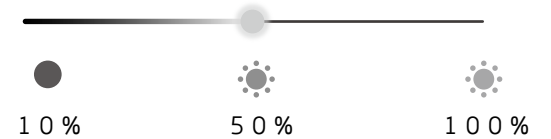

Light 10%
room light
brightness
adjust to 10%

Light 50%
room light
brightness
adjust to 50%

Light 100%
room light
brightness
adjust to 100%

0-100% stepless control Light brightness control

Moorgen x Casambi Smart Dimming Remote Control
Adjust the brightness of
all lights in the space by rotating
Make all spotlights, strip lights, chandeliers, wall lights
Floor lamps, table lamps, footlights, buried lamps
Synchronized brighter and darker
you can also control each light individually
by rotating