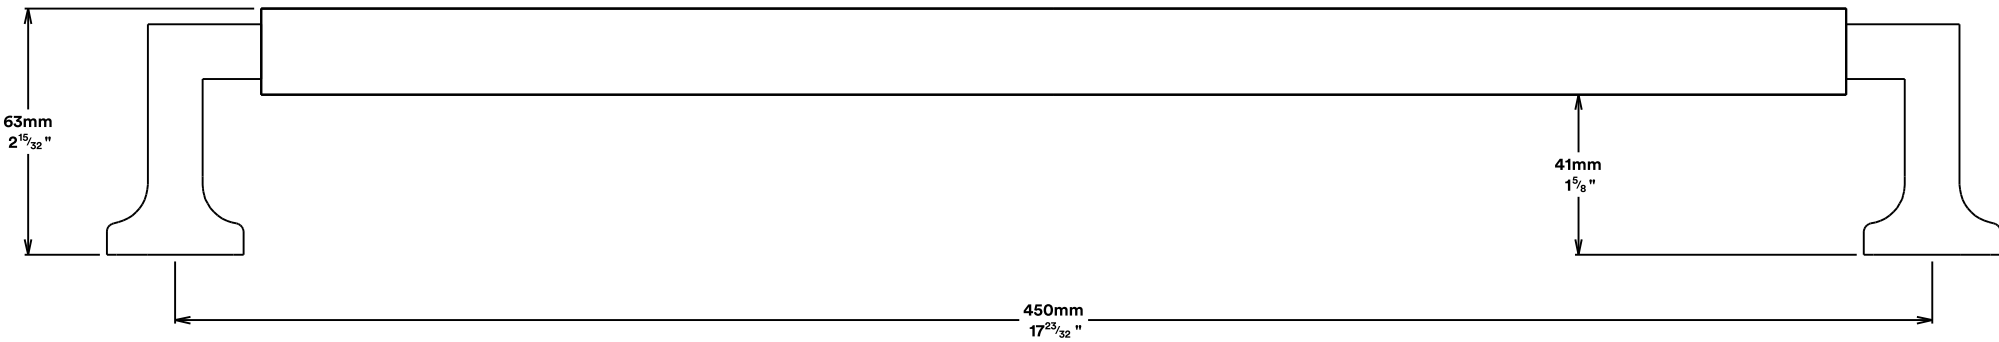

Pull Handle Berlin CTC 450mm

iver

Created for life.