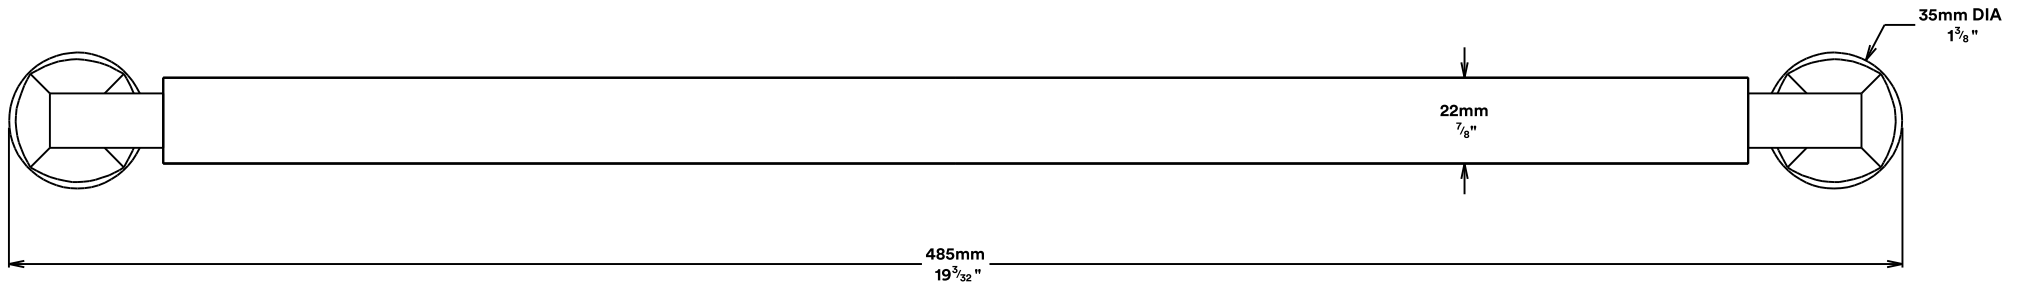

Pull Handle Berlin CTC 450mm

iver

Created for life.