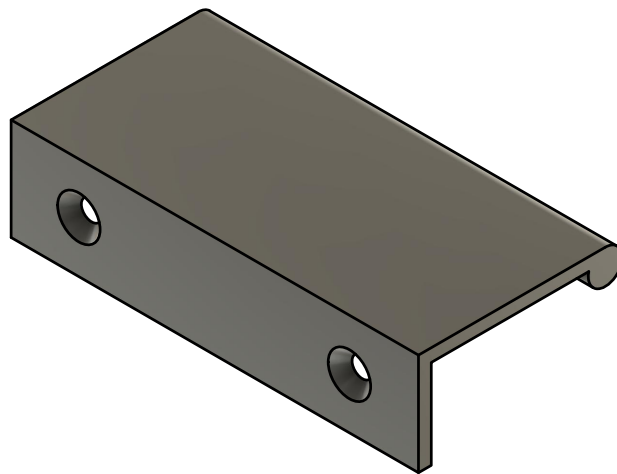

## Solid Metal Tab Pull

Matte Black	1-1/2"	EPTB-01-MB-NI
Satin Nickel	1-1/2"	EPTB-01-BST-NI
Polished Chrome	1-1/2"	EPTB-01-CR-NI
Champagne Brass	1-1/2"	EPTB-01-CBR-BR
Black Chrome	1-1/2"	EPTB-01-BCR-NI
Antique Gold	1-1/2"	EPTB-01-AG-NI
Antique Bronze	1-1/2"	EPTB-01-AB-NI

**CONCEPT**  
HARDWARE

www.ConceptHardware.com  
info@concept-hardware.com  
213-238-2581

Pulls are intended to be inset into a 3/4" cabinet door to prevent rubbing

## Solid Metal Tab Pull

Matte Black	3"	EPTB-03-MB-NI
Satin Nickel	3"	EPTB-03-BST-NI
Polished Chrome	3"	EPTB-03-CR-NI
Champagne Brass	3"	EPTB-03-CBR-BR
Black Chrome	3"	EPTB-03-BCR-NI
Antique Gold	3"	EPTB-03-AG-NI
Antique Bronze	3"	EPTB-03-AB-NI