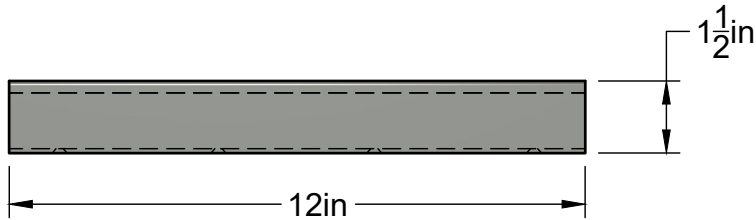

Solid Metal Tab Pull

Matte Black	12"	EPTB-12-MB-NI
Satin Nickel	12"	EPTB-12-BST-NI
Polished Chrome	12"	EPTB-12-CR-NI
Champagne Brass	12"	EPTB-12-CBR-BR
Antique Bronze	12"	EPTB-12-AB-NI
Black Chrome	12"	EPTB-12-BCR-NI
Antique Gold	12"	EPTB-12-AG-NI

CONCEPT
HARDWARE

www.ConceptHardware.com
info@concept-hardware.com
213-238-2581