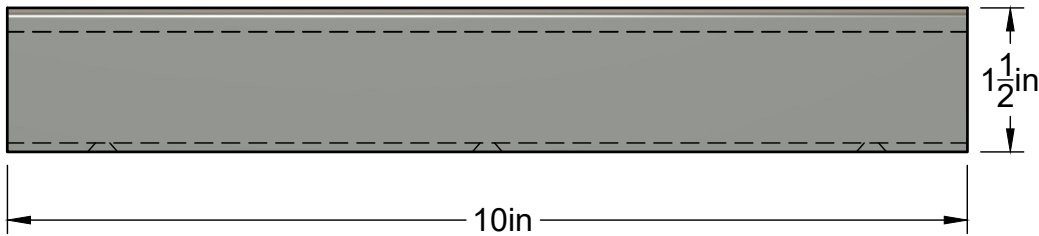

Solid Metal Tab Pull

Matte Black	10"	EPTB-10-MB-NI
Satin Nickel	10"	EPTB-10-BST-NI
Polished Chrome	10"	EPTB-10-CR-NI
Champagne Brass	10"	EPTB-10-CBR-BR
Antique Bronze	10"	EPTB-10-AB-NI
Black Chrome	10"	EPTB-10-BCR-NI
Antique Gold	10"	EPTB-10-AG-NI

CONCEPT
HARDWARE

www.ConceptHardware.com
info@concept-hardware.com
213-238-2581