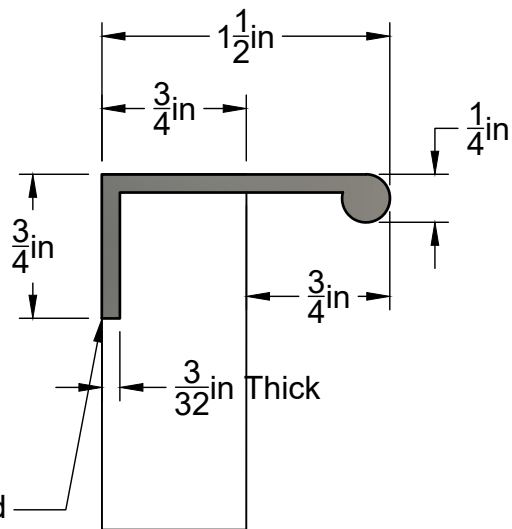

## Solid Metal Tab Pull

Matte Black	1-1/2"	EPTB-01-MB-NI
Satin Nickel	1-1/2"	EPTB-01-BST-NI
Polished Chrome	1-1/2"	EPTB-01-CR-NI
Champagne Brass	1-1/2"	EPTB-01-CBR-BR
Black Chrome	1-1/2"	EPTB-01-BCR-NI
Antique Gold	1-1/2"	EPTB-01-AG-NI
Antique Bronze	1-1/2"	EPTB-01-AB-NI

**CONCEPT**  
HARDWARE

www.ConceptHardware.com  
info@concept-hardware.com  
213-238-2581

Pulls are intended to be inset into a 3/4" cabinet door to prevent rubbing