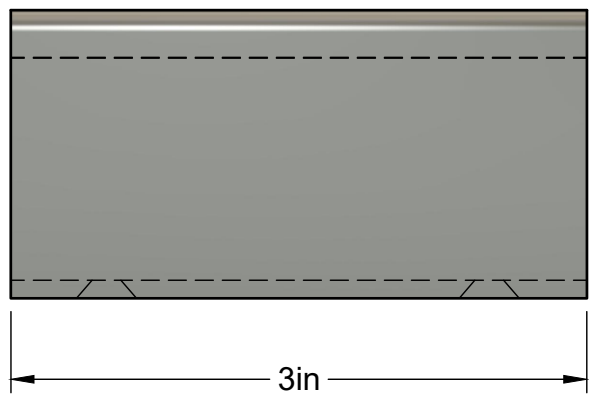

Pulls are intended to be inset into a 3/4" cabinet door to prevent rubbing