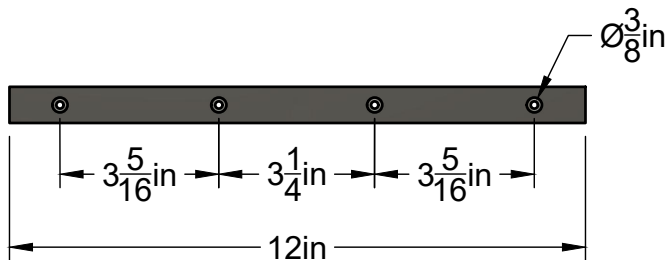

Solid Metal Tab Pull

Matte Black	12"	EPTB-12-MB-NI
Satin Nickel	12"	EPTB-12-BST-NI
Polished Chrome	12"	EPTB-12-CR-NI
Champagne Brass	12"	EPTB-12-CBR-BR
Antique Bronze	12"	EPTB-12-AB-NI
Black Chrome	12"	EPTB-12-BCR-NI
Antique Gold	12"	EPTB-12-AG-NI

CONCEPT
HARDWARE

www.ConceptHardware.com
info@concept-hardware.com
213-238-2581