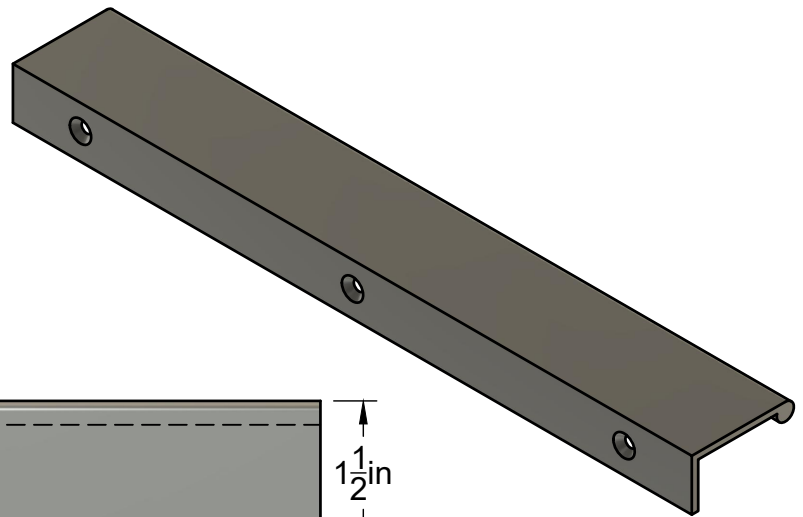

Solid Metal Tab Pull

Matte Black	10"	EPTB-10-MB-NI
Satin Nickel	10"	EPTB-10-BST-NI
Polished Chrome	10"	EPTB-10-CR-NI
Champagne Brass	10"	EPTB-10-CBR-BR
Antique Bronze	10"	EPTB-10-AB-NI
Black Chrome	10"	EPTB-10-BCR-NI
Antique Gold	10"	EPTB-10-AG-NI

CONCEPT
HARDWARE

www.ConceptHardware.com
info@concept-hardware.com
213-238-2581