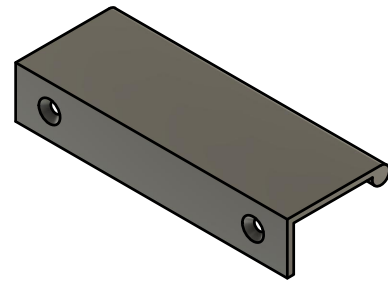

Solid Metal Tab Pull

Matte Black	4"	EPTB-04-MB-NI
Satin Nickel	4"	EPTB-04-BST-NI
Polished Chrome	4"	EPTB-04-CR-NI
Champagne Brass	4"	EPTB-04-CBR-BR
Antique Bronze	4"	EPTB-04-AB-NI
Black Chrome	4"	EPTB-04-BCR-NI
Antique Gold	4"	EPTB-04-AG-NI

CONCEPT
HARDWARE

www.ConceptHardware.com
info@concept-hardware.com
213-238-2581