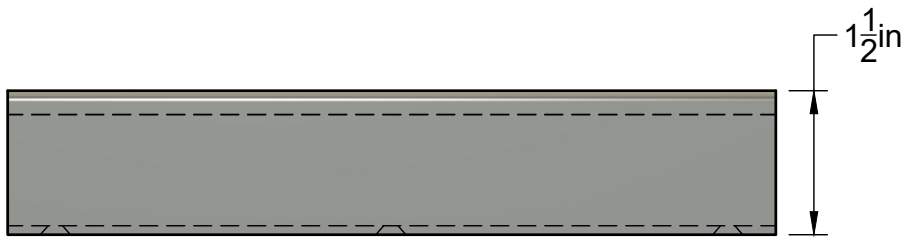

Solid Metal Tab Pull

Matte Black	8"	EPTB-08-MB-NI
Satin Nickel	8"	EPTB-08-BST-NI
Polished Chrome	8"	EPTB-08-CR-NI
Champagne Brass	8"	EPTB-08-CBR-BR
Antique Bronze	8"	EPTB-08-AB-NI
Black Chrome	8"	EPTB-08-BCR-NI
Antique Gold	8"	EPTB-08-AG-NI

CONCEPT
HARDWARE

www.ConceptHardware.com
info@concept-hardware.com
213-238-2581