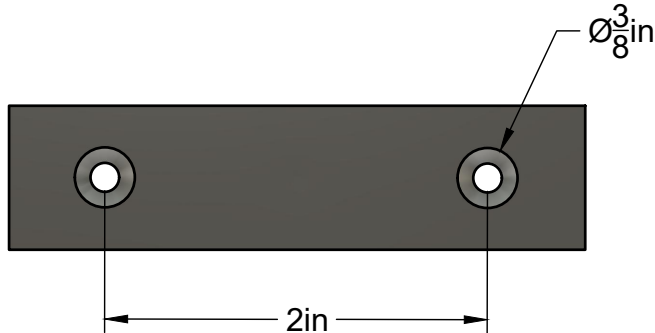

## Solid Metal Tab Pull

Matte Black	1-1/2"	EPTB-01-MB-NI
Satin Nickel	1-1/2"	EPTB-01-BST-NI
Polished Chrome	1-1/2"	EPTB-01-CR-NI
Champagne Brass	1-1/2"	EPTB-01-CBR-BR
Black Chrome	1-1/2"	EPTB-01-BCR-NI
Antique Gold	1-1/2"	EPTB-01-AG-NI
Antique Bronze	1-1/2"	EPTB-01-AB-NI

**CONCEPT**  
HARDWARE

www.ConceptHardware.com  
info@concept-hardware.com  
213-238-2581

Pulls are intended to be inset into a 3/4" cabinet door to prevent rubbing