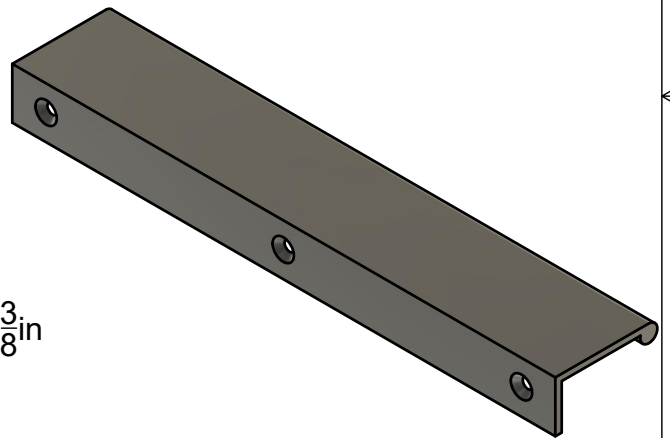

Solid Metal Tab Pull

Matte Black	8"	EPTB-08-MB-NI
Satin Nickel	8"	EPTB-08-BST-NI
Polished Chrome	8"	EPTB-08-CR-NI
Champagne Brass	8"	EPTB-08-CBR-BR
Antique Bronze	8"	EPTB-08-AB-NI
Black Chrome	8"	EPTB-08-BCR-NI
Antique Gold	8"	EPTB-08-AG-NI

CONCEPT
HARDWARE

www.ConceptHardware.com
info@concept-hardware.com
213-238-2581