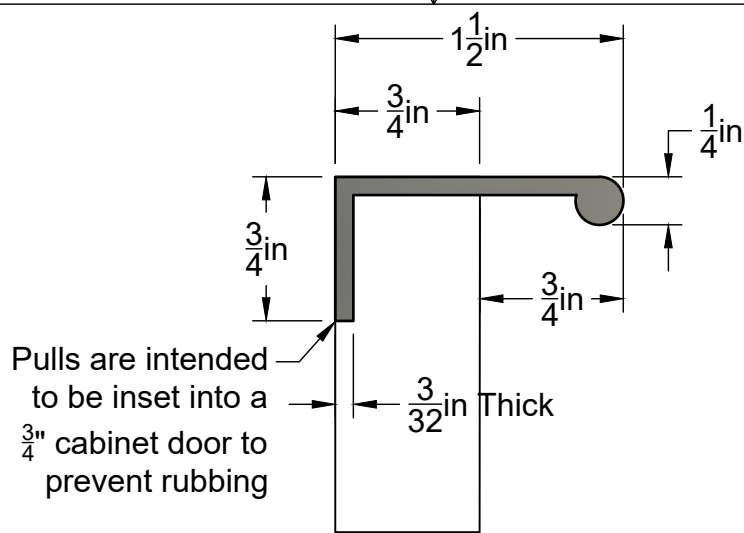

Solid Metal Tab Pull

Matte Black	10"	EPTB-10-MB-NI
Satin Nickel	10"	EPTB-10-BST-NI
Polished Chrome	10"	EPTB-10-CR-NI
Champagne Brass	10"	EPTB-10-CBR-BR
Antique Bronze	10"	EPTB-10-AB-NI
Black Chrome	10"	EPTB-10-BCR-NI
Antique Gold	10"	EPTB-10-AG-NI

CONCEPT
HARDWARE

www.ConceptHardware.com
info@concept-hardware.com
213-238-2581