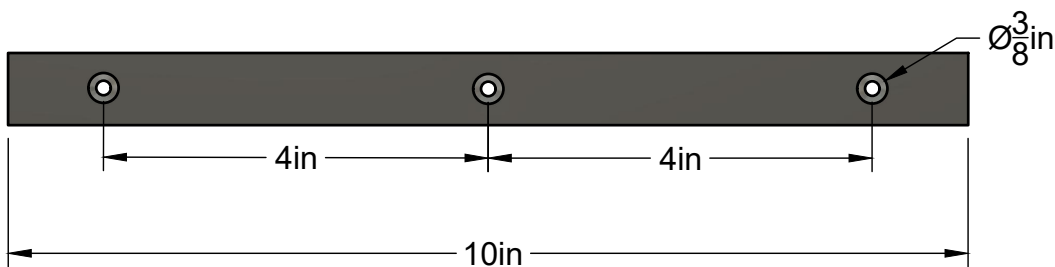

Solid Metal Tab Pull

Matte Black	10"	EPTB-10-MB-NI
Satin Nickel	10"	EPTB-10-BST-NI
Polished Chrome	10"	EPTB-10-CR-NI
Champagne Brass	10"	EPTB-10-CBR-BR
Antique Bronze	10"	EPTB-10-AB-NI
Black Chrome	10"	EPTB-10-BCR-NI
Antique Gold	10"	EPTB-10-AG-NI

CONCEPT
HARDWARE

www.ConceptHardware.com
info@concept-hardware.com
213-238-2581