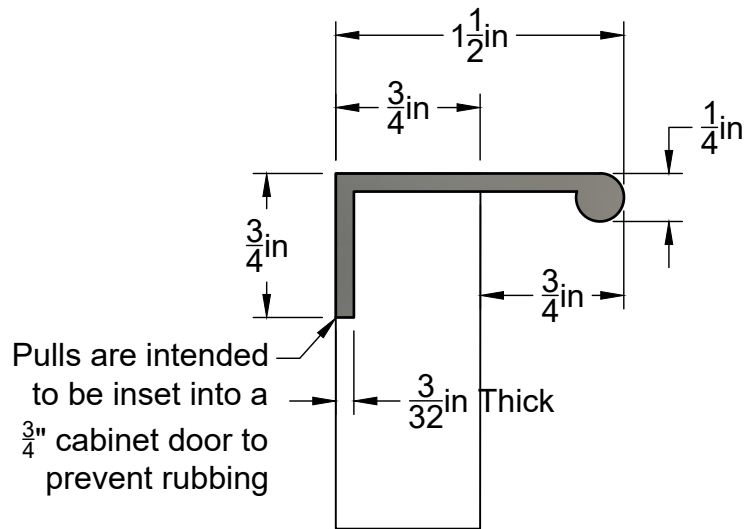

Solid Metal Tab Pull

Matte Black	12"	EPTB-12-MB-NI
Satin Nickel	12"	EPTB-12-BST-NI
Polished Chrome	12"	EPTB-12-CR-NI
Champagne Brass	12"	EPTB-12-CBR-BR
Antique Bronze	12"	EPTB-12-AB-NI
Black Chrome	12"	EPTB-12-BCR-NI
Antique Gold	12"	EPTB-12-AG-NI

CONCEPT
HARDWARE

www.ConceptHardware.com
info@concept-hardware.com
213-238-2581