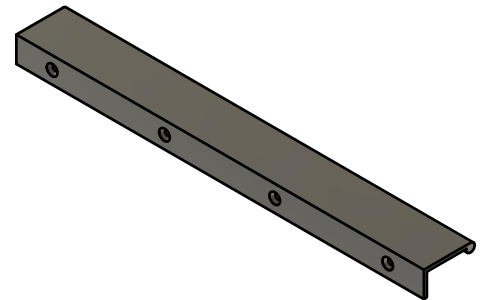

Solid Metal Tab Pull

Matte Black	12"	EPTB-12-MB-NI
Satin Nickel	12"	EPTB-12-BST-NI
Polished Chrome	12"	EPTB-12-CR-NI
Champagne Brass	12"	EPTB-12-CBR-BR
Antique Bronze	12"	EPTB-12-AB-NI
Black Chrome	12"	EPTB-12-BCR-NI
Antique Gold	12"	EPTB-12-AG-NI

CONCEPT
HARDWARE

www.ConceptHardware.com
info@concept-hardware.com
213-238-2581