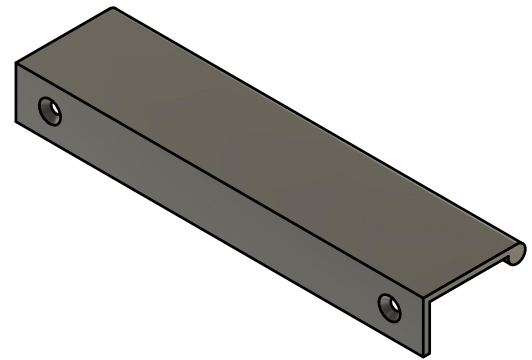

Solid Metal Tab Pull

Matte Black	6"	EPTB-06-MB-NI
Satin Nickel	6"	EPTB-06-BST-NI
Polished Chrome	6"	EPTB-06-CR-NI
Champagne Brass	6"	EPTB-06-CBR-BR
Antique Bronze	6"	EPTB-06-AB-NI
Black Chrome	6"	EPTB-06-BCR-NI
Antique Gold	6"	EPTB-06-AG-NI

CONCEPT
HARDWARE

www.ConceptHardware.com
info@concept-hardware.com
213-238-2581