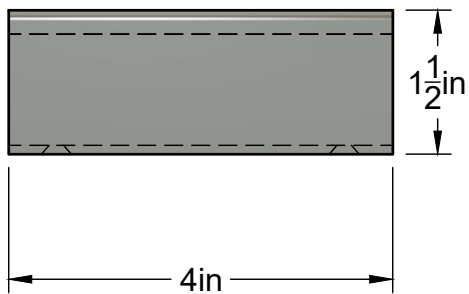

Solid Metal Tab Pull

Matte Black	4"	EPTB-04-MB-NI
Satin Nickel	4"	EPTB-04-BST-NI
Polished Chrome	4"	EPTB-04-CR-NI
Champagne Brass	4"	EPTB-04-CBR-BR
Antique Bronze	4"	EPTB-04-AB-NI
Black Chrome	4"	EPTB-04-BCR-NI
Antique Gold	4"	EPTB-04-AG-NI

CONCEPT
HARDWARE

www.ConceptHardware.com
info@concept-hardware.com
213-238-2581