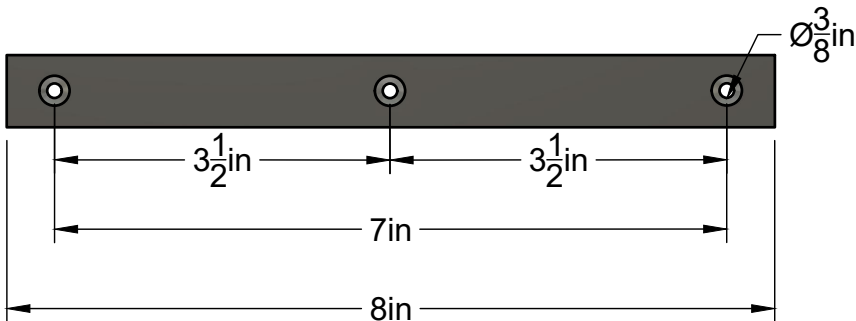

Solid Metal Tab Pull

Matte Black	8"	EPTB-08-MB-NI
Satin Nickel	8"	EPTB-08-BST-NI
Polished Chrome	8"	EPTB-08-CR-NI
Champagne Brass	8"	EPTB-08-CBR-BR
Antique Bronze	8"	EPTB-08-AB-NI
Black Chrome	8"	EPTB-08-BCR-NI
Antique Gold	8"	EPTB-08-AG-NI

CONCEPT
HARDWARE

www.ConceptHardware.com
info@concept-hardware.com
213-238-2581