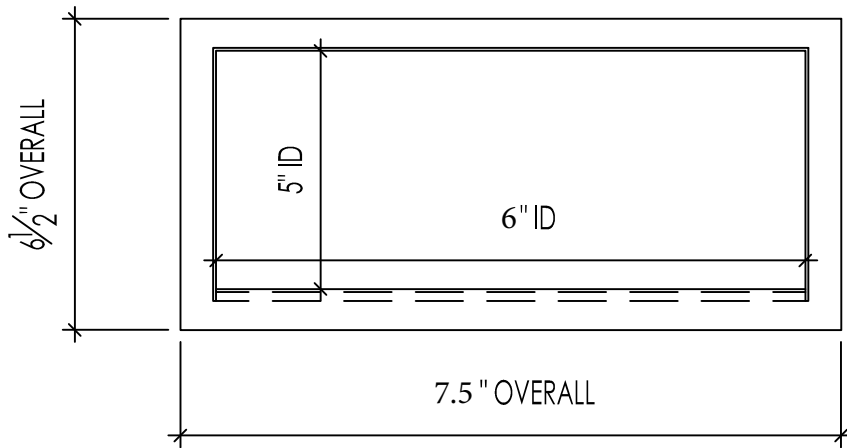

TOP VIEW

SCALE: 3" = 1'-0"

SECTION VIEW

SCALE: 3" = 1'-0"

SATIN 304 ALLOY STAINLESS STEEL MATERIAL

CONCEPT

HARDWARE

PRODUCT SUMMARY

| | | | | |
|------------------|-----------------|----|-----|-----|
| PRODUCT TITLE | REC. TRASH RING | "" | "" | "" |
| COLOR | SATIN | "" | "" | "" |
| SIZE | 6" | 8" | 10" | 12" |
| PACKAGE QUANTITY | 1 | "" | "" | "" |

TOP VIEW

SCALE: 3" = 1'-0"

SECTION VIEW

SCALE: 3" = 1'-0"

SATIN 304 ALLOY STAINLESS STEEL MATERIAL