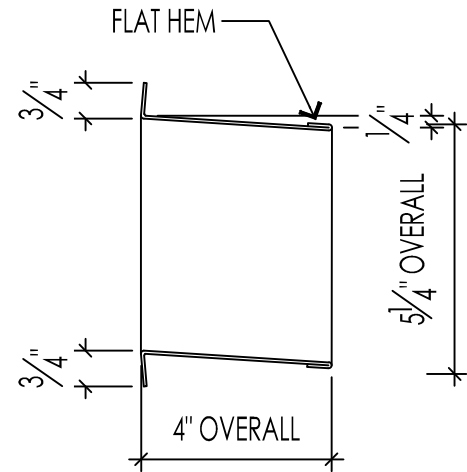

TOP VIEW

SCALE: 3" = 1'-0"

SECTION VIEW

SCALE: 3" = 1'-0"

SATIN 304 ALLOY STAINLESS STEEL MATERIAL

CONCEPT

HARDWARE

PRODUCT SUMMARY

| | | | | |
|------------------|-----------------|----|-----|-----|
| PRODUCT TITLE | REC. TRASH RING | "" | "" | "" |
| COLOR | SATIN | "" | "" | "" |
| SIZE | 6" | 8" | 10" | 12" |
| PACKAGE QUANTITY | 1 | "" | "" | "" |

TOP VIEW

SCALE: 3" = 1'-0"

SECTION VIEW

SCALE: 3" = 1'-0"

SATIN 304 ALLOY STAINLESS STEEL MATERIAL