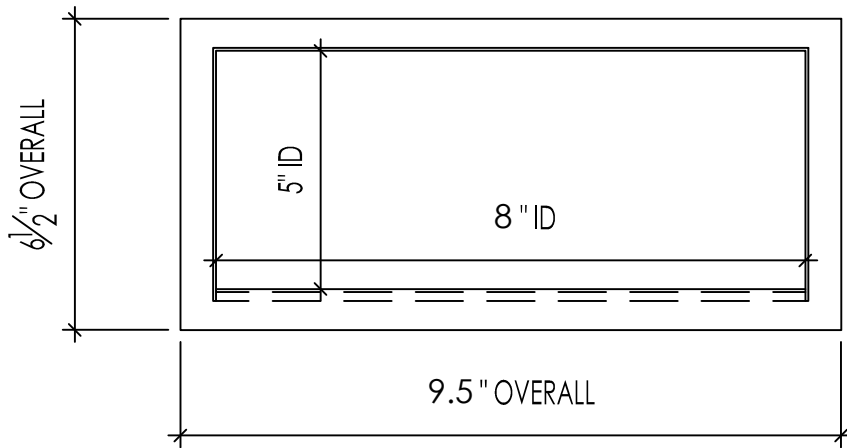

TOP VIEW

SCALE: 3" = 1'-0"

SECTION VIEW

SCALE: 3" = 1'-0"

SATIN 304 ALLOY STAINLESS STEEL MATERIAL

CONCEPT

HARDWARE

PRODUCT SUMMARY

TOP VIEW

SCALE: 3" = 1'-0"

SECTION VIEW

SCALE: 3" = 1'-0"

SATIN 304 ALLOY STAINLESS STEEL MATERIAL