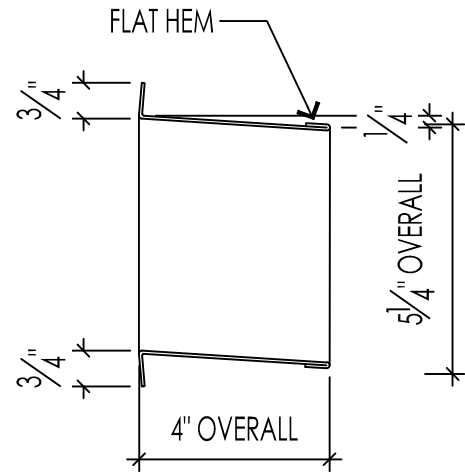

TOP VIEW

SCALE: 3" = 1'-0"

SECTION VIEW

SCALE: 3" = 1'-0"

SATIN 304 ALLOY STAINLESS STEEL MATERIAL

CONCEPT

HARDWARE

PRODUCT SUMMARY

TOP VIEW

SCALE: 3" = 1'-0"

SECTION VIEW

SCALE: 3" = 1'-0"

SATIN 304 ALLOY STAINLESS STEEL MATERIAL