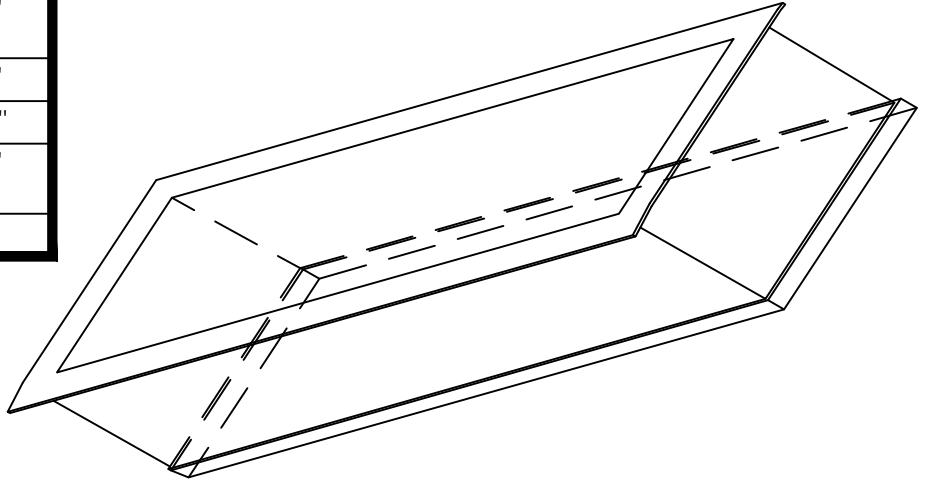

TOP VIEW

SCALE: 3" = 1'-0"

SECTION VIEW

SCALE: 3" = 1'-0"

SATIN 304 ALLOY STAINLESS STEEL MATERIAL

CONCEPT

HARDWARE

PRODUCT SUMMARY