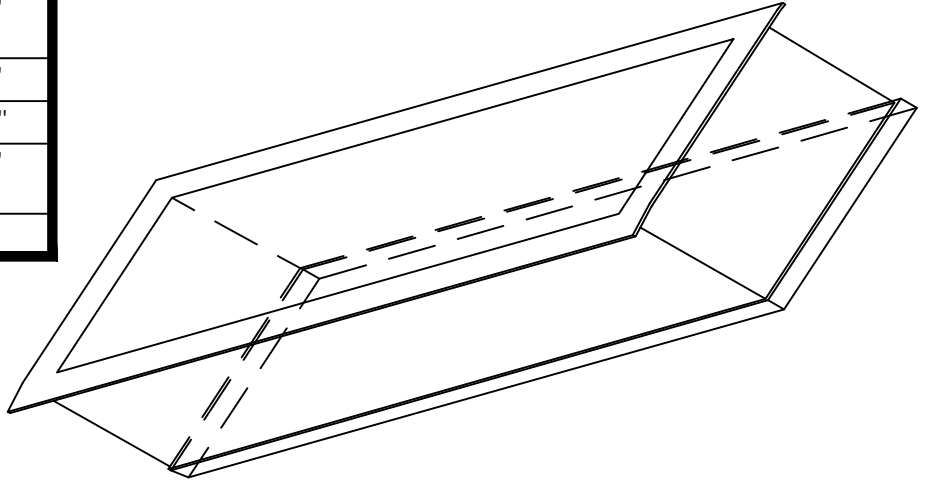

CONCEPT

HARDWARE

PRODUCT SUMMARY

| | | | | |
|------------------|-----------------|----|-----|-----|
| PRODUCT TITLE | REC. TRASH RING | "" | "" | "" |
| COLOR | SATIN | "" | "" | "" |
| SIZE | 6" | 8" | 10" | 12" |
| PACKAGE QUANTITY | 1 | "" | "" | "" |

TOP VIEW

SCALE: 3" = 1'-0"

SECTION VIEW

SCALE: 3" = 1'-0"

SATIN 304 ALLOY STAINLESS STEEL MATERIAL

CONCEPT

HARDWARE

PRODUCT SUMMARY

| | | | | |
|------------------|-----------------|----|-----|-----|
| PRODUCT TITLE | REC. TRASH RING | "" | "" | "" |
| COLOR | SATIN | "" | "" | "" |
| SIZE | 6" | 8" | 10" | 12" |
| PACKAGE QUANTITY | 1 | "" | "" | "" |