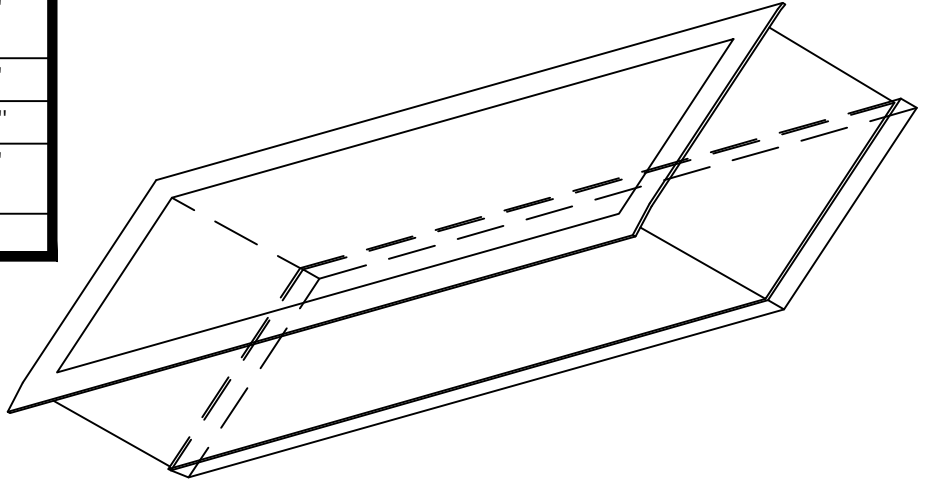

SECTION VIEW

CONCEPT

HARDWARE

PRODUCT SUMMARY

PRODUCT TITLE	REC. TRASH RING	""	""	""
COLOR	SATIN	""	""	""
SIZE	6"	8"	10"	12"
PACKAGE QUANTITY	1	""	""	""

SCALE: 3" = 1'-0"