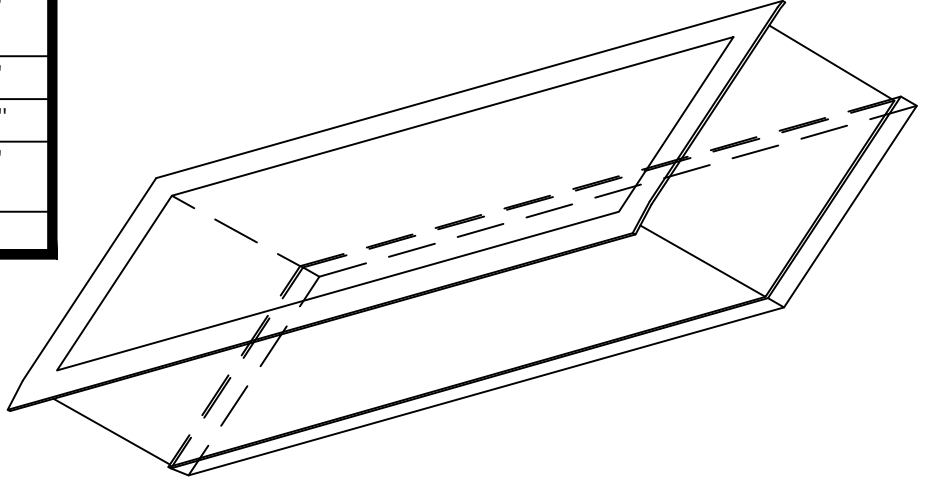

CONCEPT

HARDWARE

PRODUCT SUMMARY

| | | | | |
|------------------|-----------------|----|-----|-----|
| PRODUCT TITLE | REC. TRASH RING | "" | "" | "" |
| COLOR | SATIN | "" | "" | "" |
| SIZE | 6" | 8" | 10" | 12" |
| PACKAGE QUANTITY | 1 | "" | "" | "" |

TOP VIEW

SCALE: 3" = 1'-0"

SECTION VIEW

SCALE: 3" = 1'-0"

SATIN 304 ALLOY STAINLESS STEEL MATERIAL

CONCEPT

HARDWARE

PRODUCT SUMMARY

| | | | | |
|------------------|-----------------|----|-----|-----|
| PRODUCT TITLE | REC. TRASH RING | "" | "" | "" |
| COLOR | SATIN | "" | "" | "" |
| SIZE | 6" | 8" | 10" | 12" |
| PACKAGE QUANTITY | 1 | "" | "" | "" |