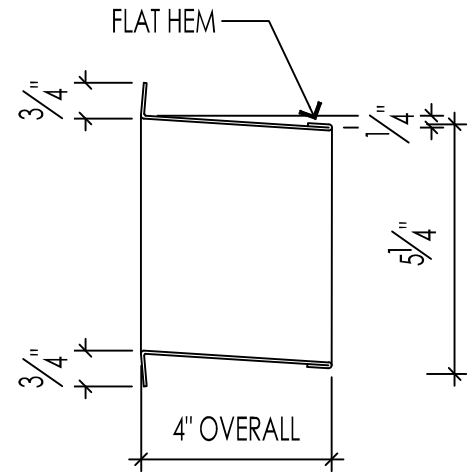

TOP VIEW

SCALE: 3" = 1'-0"

SECTION VIEW

SCALE: 3" = 1'-0"

SATIN 304 ALLOY STAINLESS STEEL MATERIAL

CONCEPT

HARDWARE

PRODUCT SUMMARY

TOP VIEW

SCALE: 3" = 1'-0"

SECTION VIEW

SCALE: 3" = 1'-0"

SATIN 304 ALLOY STAINLESS STEEL MATERIAL