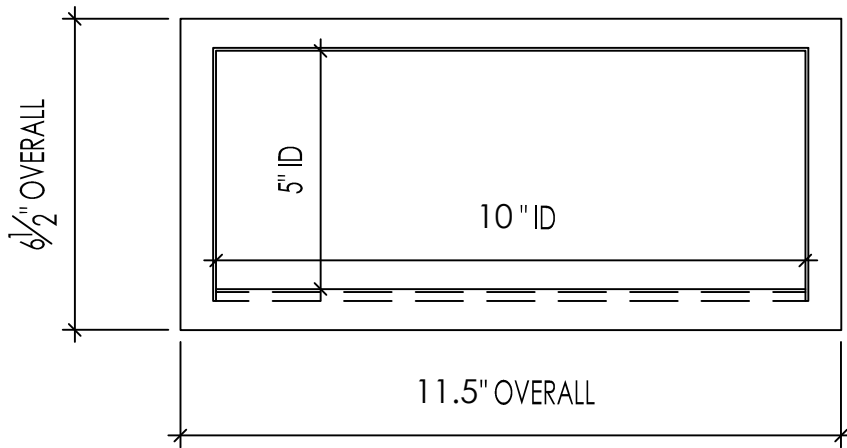

TOP VIEW

SCALE: 3" = 1'-0"

SECTION VIEW

SCALE: 3" = 1'-0"

SATIN 304 ALLOY STAINLESS STEEL MATERIAL

CONCEPT

HARDWARE

PRODUCT SUMMARY

TOP VIEW

SCALE: 3" = 1'-0"

SECTION VIEW

SCALE: 3" = 1'-0"

SATIN 304 ALLOY STAINLESS STEEL MATERIAL