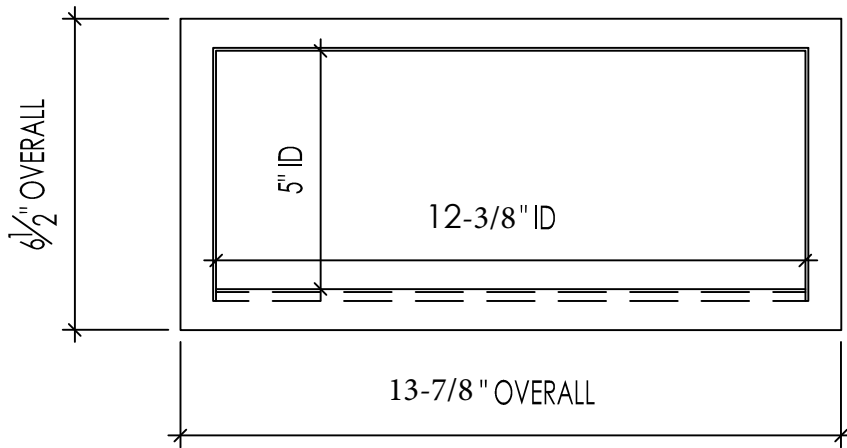

CONCEPT

HARDWARE

PRODUCT SUMMARY

| | | | | |
|------------------|-----------------|----|-----|-----|
| PRODUCT TITLE | REC. TRASH RING | "" | "" | "" |
| COLOR | SATIN | "" | "" | "" |
| SIZE | 6" | 8" | 10" | 12" |
| PACKAGE QUANTITY | 1 | "" | "" | "" |

TOP VIEW

SCALE: 3" = 1'-0"

SECTION VIEW

SCALE: 3" = 1'-0"

SATIN 304 ALLOY STAINLESS STEEL MATERIAL

CONCEPT

HARDWARE

PRODUCT SUMMARY

TOP VIEW

SCALE: 3" = 1'-0"

SECTION VIEW

SCALE: 3" = 1'-0"

SATIN 304 ALLOY STAINLESS STEEL MATERIAL