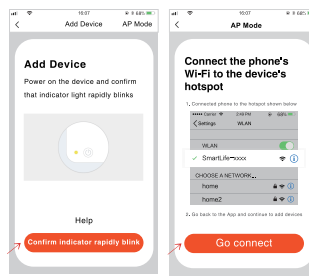

WiFi Smart Door Magnetic User Manual

* Please read this manual carefully before use and keep it for future reference.

01

Specifications:

Input voltage: DC3V LR03
Quiescent Current: $\leq 45\mu\text{A}$
Alarm Current: $\leq 55\text{mA}$
Low power undervoltage: $\leq 2.2\text{V}$
WiFi: 802.11b/g/n
Magnetic control distance: $\geq 15\text{mm}$
Working temperature: $-10\text{--}50^\circ\text{C}$
Working humidity: max 95%RH

02

How to use:

1. Push the mounting bracket upward and take out the bracket, then insert the battery.

2. Put the battery into the battery bin and place it according to the graphics in the battery bin. After two batteries are loaded, the indicator lights are always on and then off.

03

3. Download TUYA Smart APP in app store or google play store, or scan the following QR code

iOS / Android

04

4. Register with mobile phone number, click "My Home" interface "+" or click "Add Devices" in the middle blank.

Select the security sensor and click on the door magnetic sensor.

05

5. With the card pick-up pin in the accessory package, hold the reset key for more than 5 seconds, and the indicator flashes into the automatic network connection mode. Enter the WiFi password according to the prompt, and click to confirm.

06

07

7. Network connection successfully, click on the door magnetic icon to enter the interface, open the door magnetic, APP will remind you the door is open, close the magnet door magnetic APP will remind you the door is closed.

08