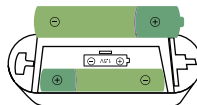

2. Put the battery into the battery bin and place it according to the graphics in the battery bin. After two batteries are loaded, the indicator lights are always on and then off.