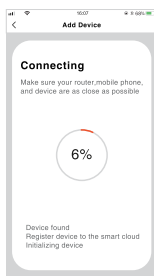

WiFi Smart Door Magnetic User Manual

* Please read this manual carefully before use and keep it for future reference.

01

Specifications:

Input voltage: DC3V LR03
Quiescent Current: $\leq 45\mu\text{A}$
Alarm Current: $\leq 55\text{mA}$
Low power undervoltage: $\leq 2.2\text{V}$
WiFi: 802.11b/g/n
Magnetic control distance: $\geq 15\text{mm}$
Working temperature: $-10\text{--}50^\circ\text{C}$
Working humidity: max 95%RH

02

How to use:

1. Push the mounting bracket upward and take out the bracket, then insert the battery.

2. Put the battery into the battery bin and place it according to the graphics in the battery bin. After two batteries are loaded, the indicator lights are always on and then off.

03

3. Download TUYA Smart APP in app store or google play store, or scan the following QR code

iOS / Android

04

4. Register with mobile phone number, click "My Home" interface "+" or click "Add Devices" in the middle blank.

Select the security sensor and click on the door magnetic sensor.

05

5. With the card pick-up pin in the accessory package, hold the reset key for more than 5 seconds, and the indicator flashes into the automatic network connection mode. Enter the WiFi password according to the prompt, and click to confirm.

06

07

7. Network connection successfully, click on the door magnetic icon to enter the interface, open the door magnetic, APP will remind you the door is open, close the magnet door magnetic APP will remind you the door is closed.

08