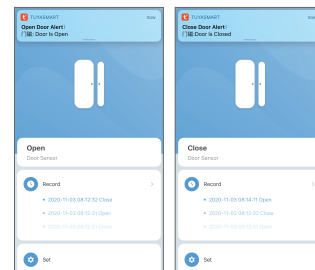

07

7. Network connection successfully, click on the door magnetic icon to enter the interface, open the door magnetic, APP will remind you the door is open, close the magnet door magnetic APP will remind you the door is closed.