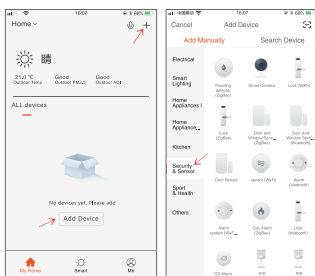

How to use:

1. Push the mounting bracket upward and take out the bracket, then insert the battery.

2. Put the battery into the battery bin and place it according to the graphics in the battery bin. After two batteries are loaded, the indicator lights are always on and then off.

03

3. Download TUYA Smart APP in app store or google play store, or scan the following QR code

iOS / Android

04

4. Register with mobile phone number, click "My Home" interface "+" or click "Add Devices" in the middle blank.

Select the security sensor and click on the door magnetic sensor.

05

5. With the card pick-up pin in the accessory package, hold the reset key for more than 5 seconds, and the indicator flashes into the automatic network connection mode. Enter the WiFi password according to the prompt, and click to confirm.