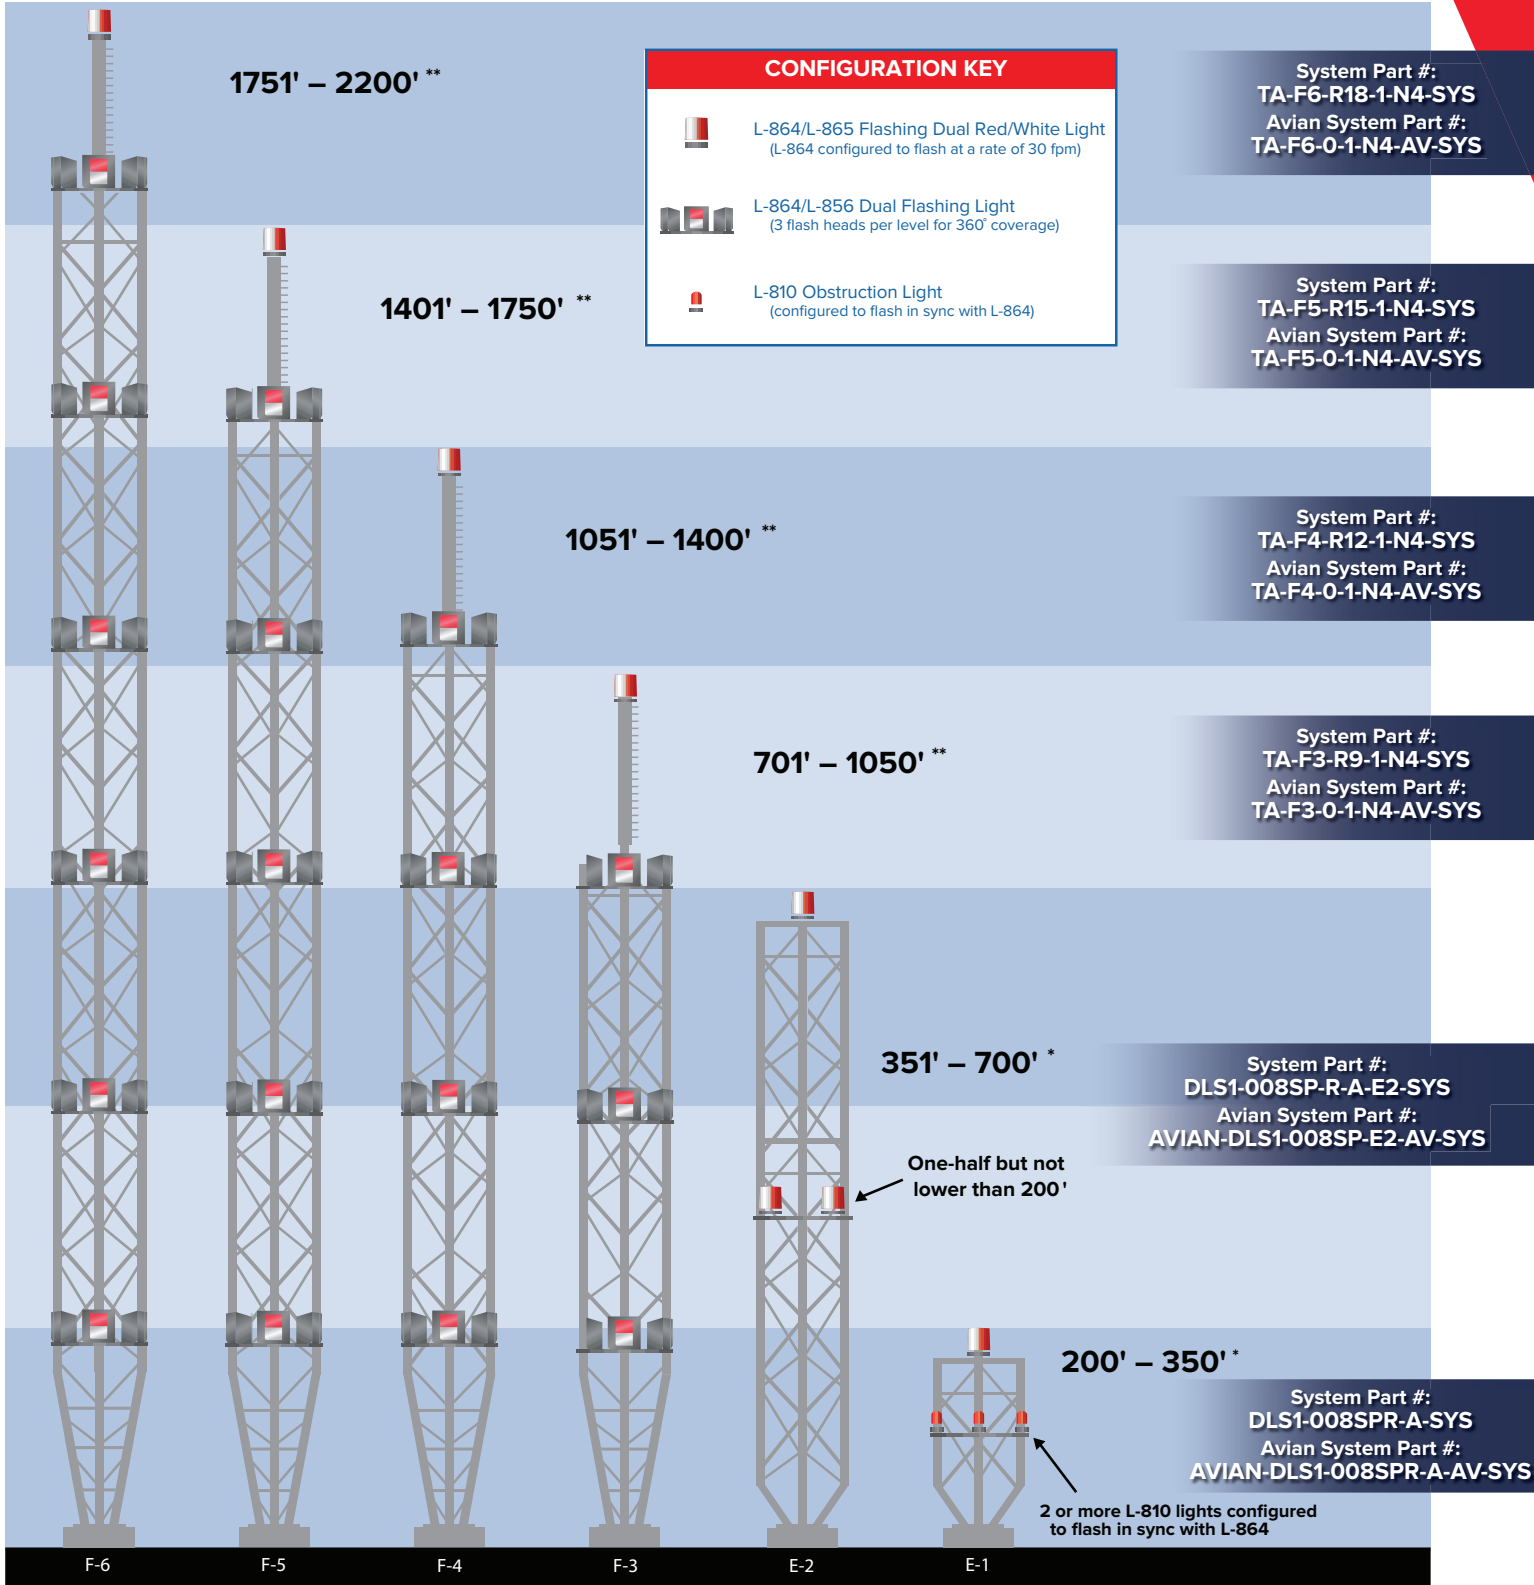

FAA DUAL LIGHTING GUIDELINES

Type E[†] and Type F[†] - White Lights for Day/Red Lights for Night

3195 Vickery Rd. North Syracuse NY 13212 | (315) 699 4400 | Unimar.com

†This illustration is meant to be used as a guideline only. Please refer to FAA advisory circular 70/7460-1L.

*Including any appurtenance. **Excluding appurtenance.