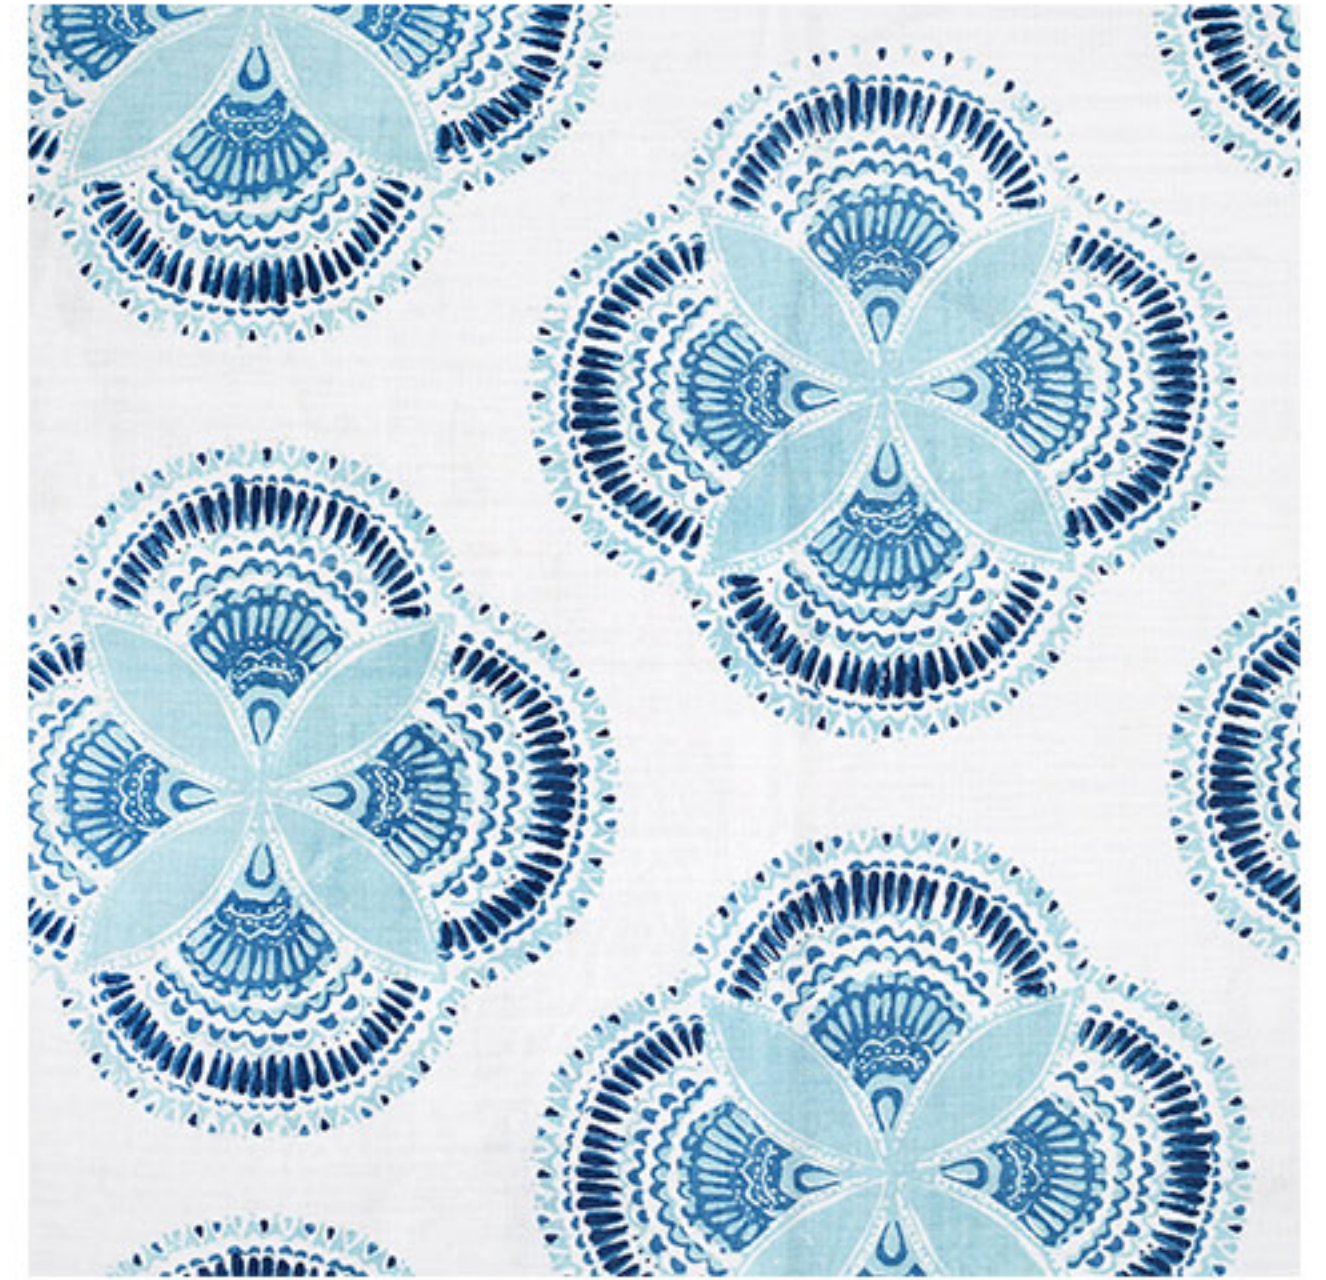

Hatif Seaglass Fabric - JRCL 107-68

Content: 60% Linen / 40% Cotton
Vertical Repeat: 12"
Horizontal Repeat: 19 1/4"

johnrobshaw.com