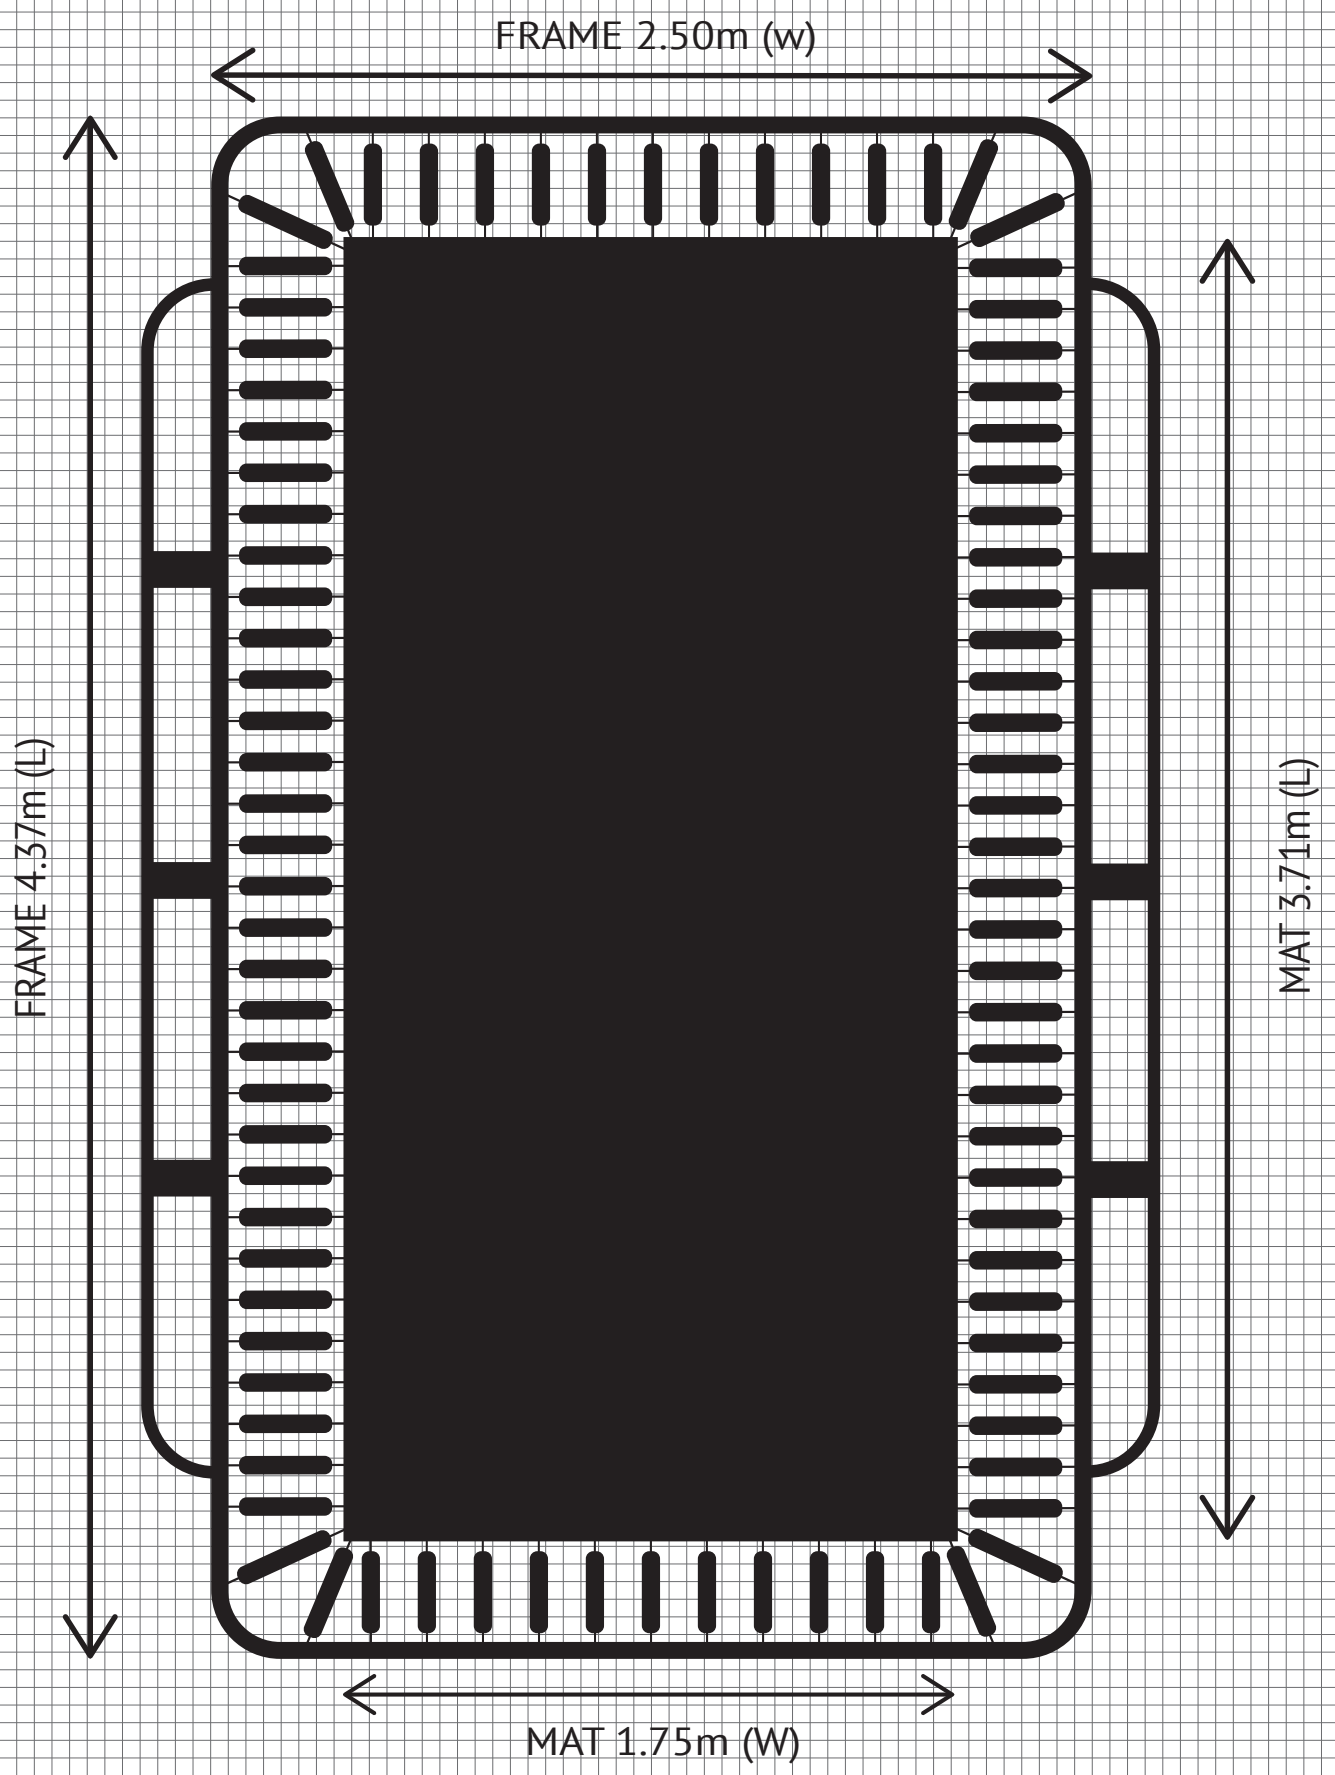

UNLIMITED TRAMPOLINE

SCALE (mm)

0 500 1000

UNLIMITED TRAMPOLINE

FRAME 4.37m (L)

FRAME
0.94m (H)

FRAME 2.50m (w)

FRAME
0.94m (H)

SCALE (mm)

0 500 1000