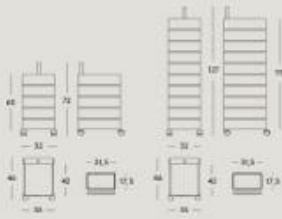

dimensioni

colori

Glossy colour
Red 1120 C

Glossy colour
Olive Green 1551 C

Glossy colour
Orange 1658 C

Glossy colour
White 1673 C

Glossy colour
Light Grey 1707 C

Glossy colour
Black 1764 C