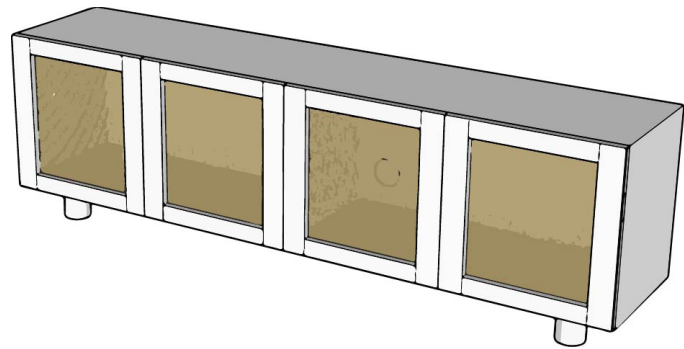

Heimur.

Toddle Sideboard

Dimensions

2000 L x 600 H
x 420 D cm

Materials

Made out of American walnut or American oak finished in matte oil

Alternate timbers available upon request, custom sizing available.

Additional Dimensions

Internal adjustable shelf
Soft Close Hinges for smooth action