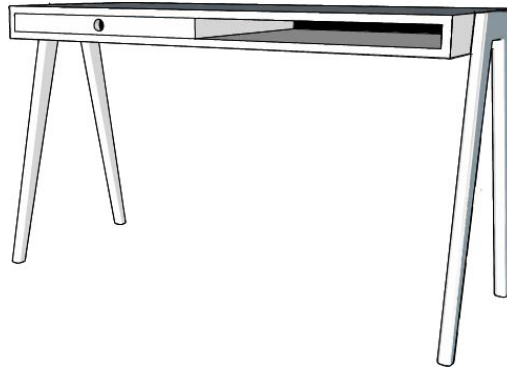

Heimur.

Study Desk

Dimensions

120cm Wide
55cm Deep
76cm Tall

Materials

Available in Solid American Oak or Tasmanian Oak.

Additional Information

There are three options for drawer spaces:

No drawers - completely open shelf
Half open side with drawer on opposing side
Two drawers

Draw function is pull to open

All sizes and timber species are customisable