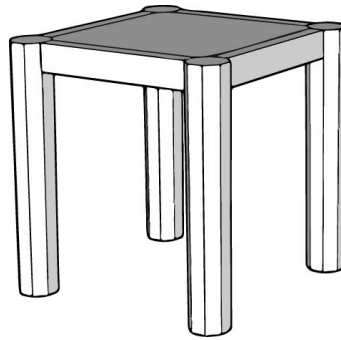

Heimur.

Solly Stool

Dimensions

44 W x 44 L x
45 H cm

Materials

Made out of American Oak and woven cane, finished in matte oil

Alternate timbers available upon request.
