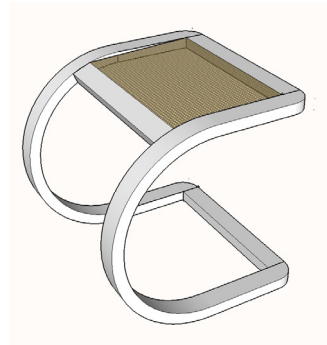

Heimur.

Ralph Stool

Dimensions

45cm Wide
45cm Deep
45cm Tall

Materials

Made out of Australian Messmate and Rattan
or American Walnut and Rattan.
Finished in a clear natural oil/wax

Additional Information

Weight loading - 100kg
Please enquire for bulk purchasing prices