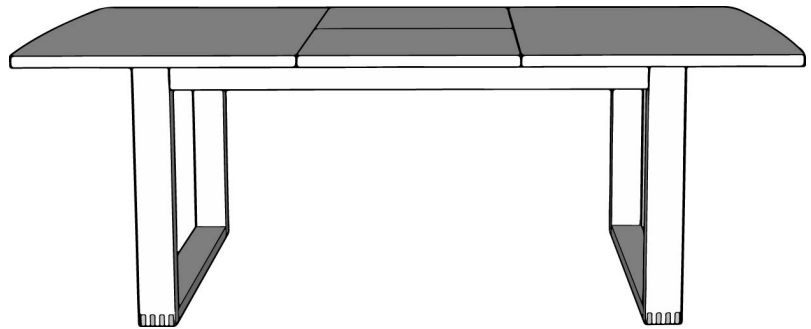

## Pooki Dining Table

---

### Dimensions

**Collapsed**  
157L x 100 W X  
76H cm  
**Extended**  
217L x 100W x

---

### Additional Dimensions

Internal distance between legs - 130cm

Two larger table leaves are fixed to internal aluminium runners for ease of use. Middle butterfly leaves hinge together, and fold away under table for storage. Minimal effort required.