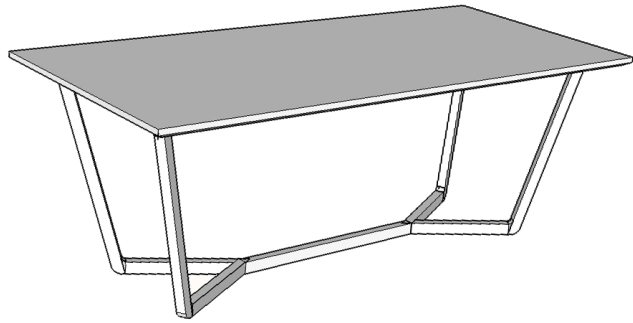

Heimur.

Morgan Dining Table

Dimensions

210cm Long
95cm Wide
76cm Tall

Materials

Made out of Australian Messmate

Additional Information

Seats 6-8.