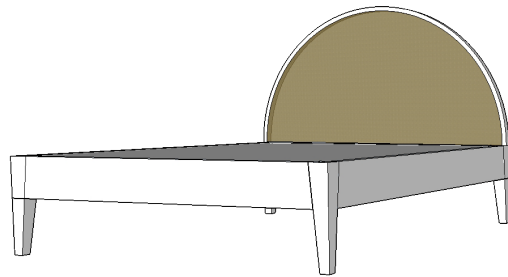

Heimur.

Lenny Bed

Dimensions

Double:
142cm Wide
192cm Long
45cm High

Queen:
157cm Wide
212cm Long
45cm High

King:
187cm Wide
212cm Long
45cm High

Materials

Made out of Australian Messmate, or American Walnut and rattan.

Finished in a clear natural oil/wax

Additional Information

Mattress sits 50mm into frame.

Bed disassembles into moveable pieces.

No power tools required for set-up.

Gas strut storage can be added upon request.