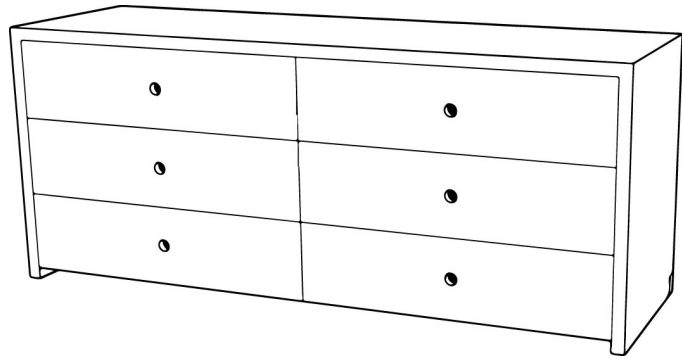

Heimur.

Chest of Drawers

Dimensions

1600 L x 655 H
x 480 cm D

Materials

Made out of American Oak finished in matte oil

Alternate timbers available upon request, custom sizing available.

Additional Dimensions

Internal drawer dimensions are approximately 70cmx40cm
Drawers use ball bearing runners for smooth action.