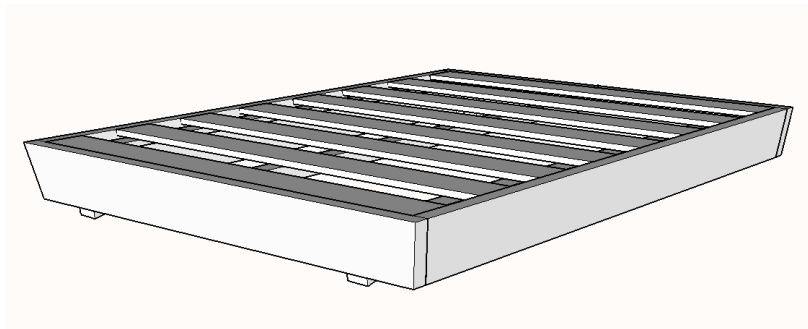

Heimur.

Bed Base

Dimensions

Double Bedbase

138 x 189cm

Queen

154 x 204 cm

King

184 x 204 cm

Materials

Made out of Australian Messmate finished in matte oil

Alternate timbers available upon request

Additional Dimensions

Bedbase Height

22.5cm

* Hidden legs can be raised 4.5cm upon request

Bedhead Dimensions

96cm x (Variable - Relative to base width)

Storage space between floor and slats

19cm

* 23.5cm with heightened legs