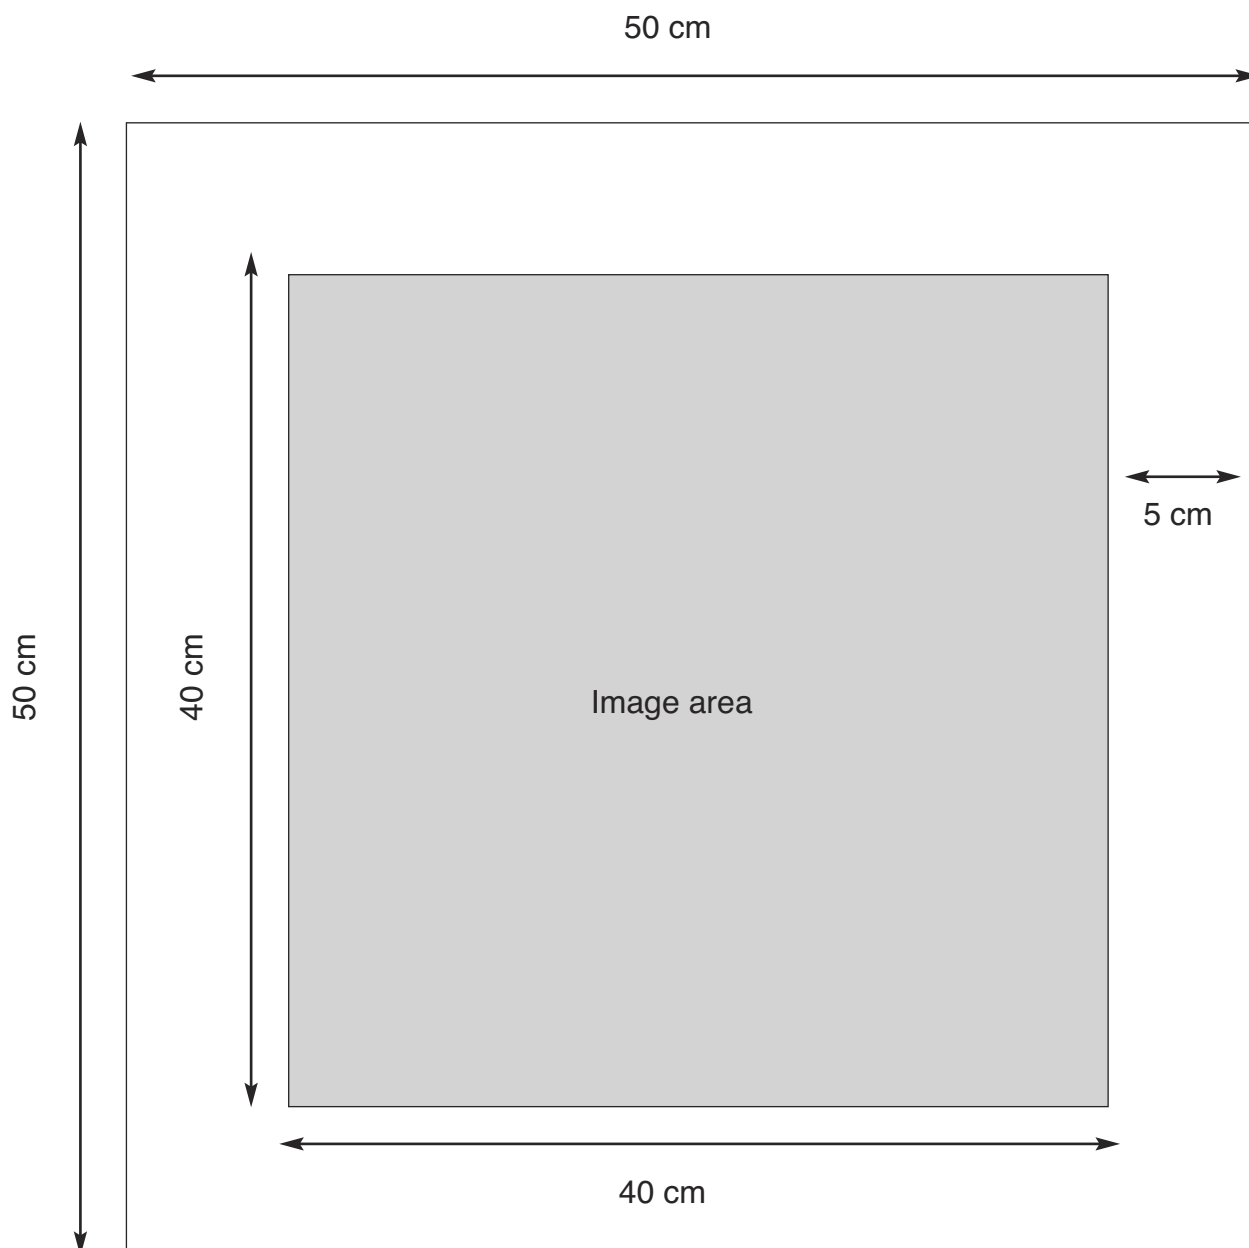

Square frame size 50x50cm with 5 cm border.

Actual image area is 40cm high x 40cm wide printed with a white 5cm border on all sides. This should fit a standard **50cm x 50cm** frame that you can purchase from most retailers. Image has a black keyline. No mount is supplied.