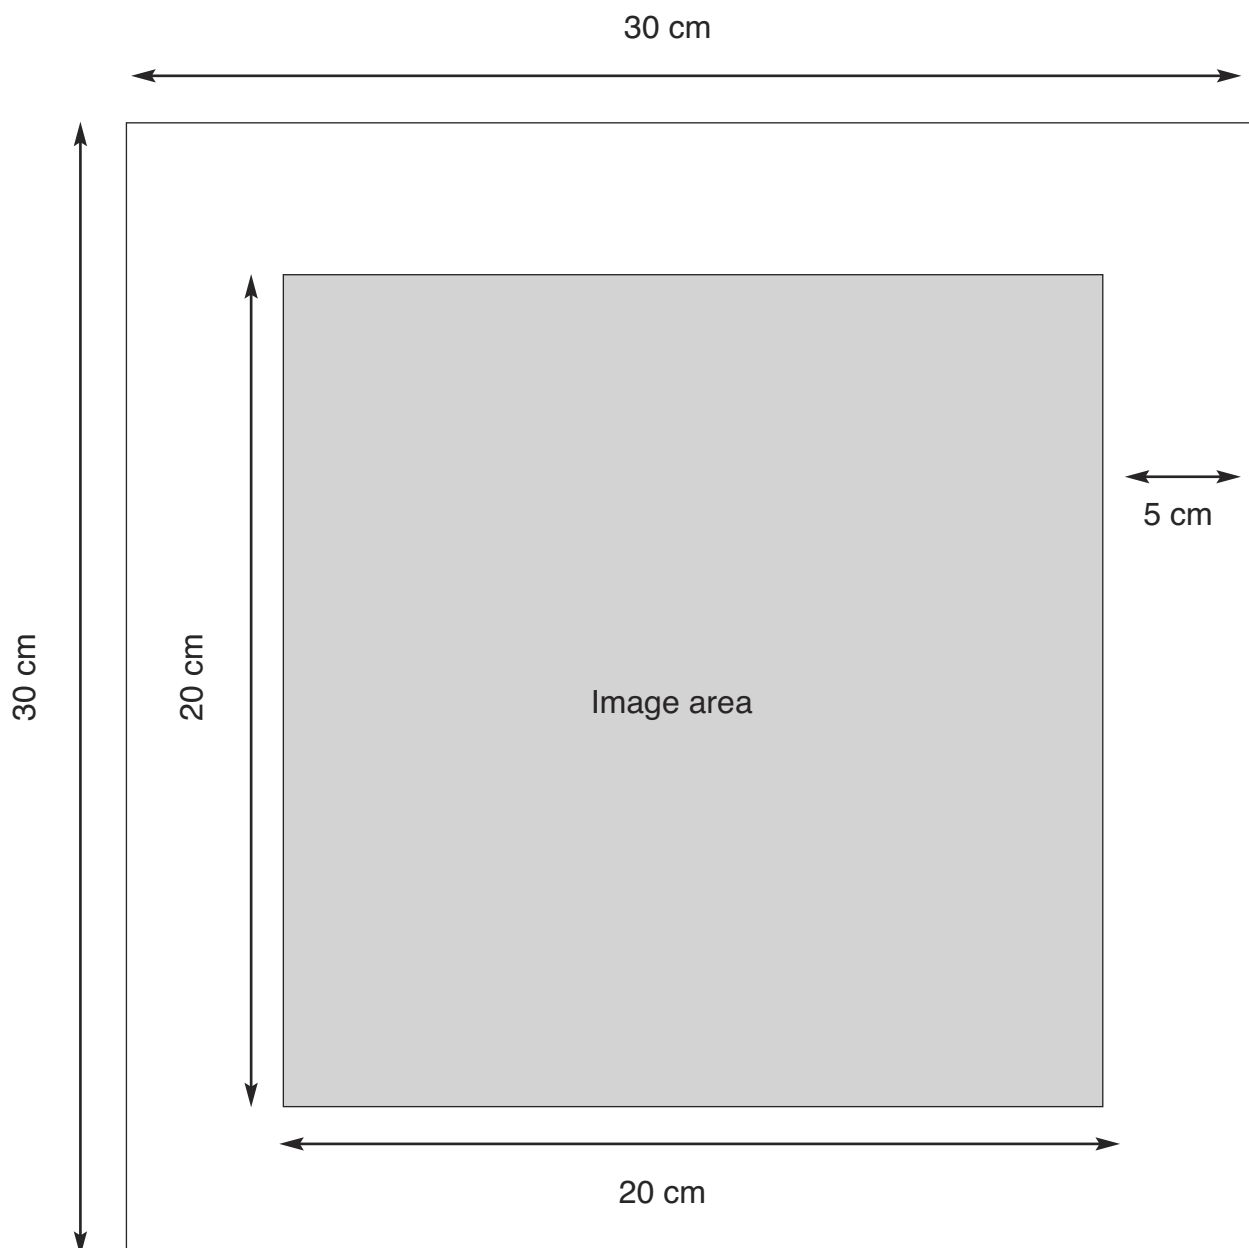

Square frame size 30x30cm with 5 cm border.

Actual image area is 20cm high x 20cm wide printed with a white 5cm border on all sides. This should fit a **30cm x 30cm** frame. Image has a black keyline. No mount is supplied.