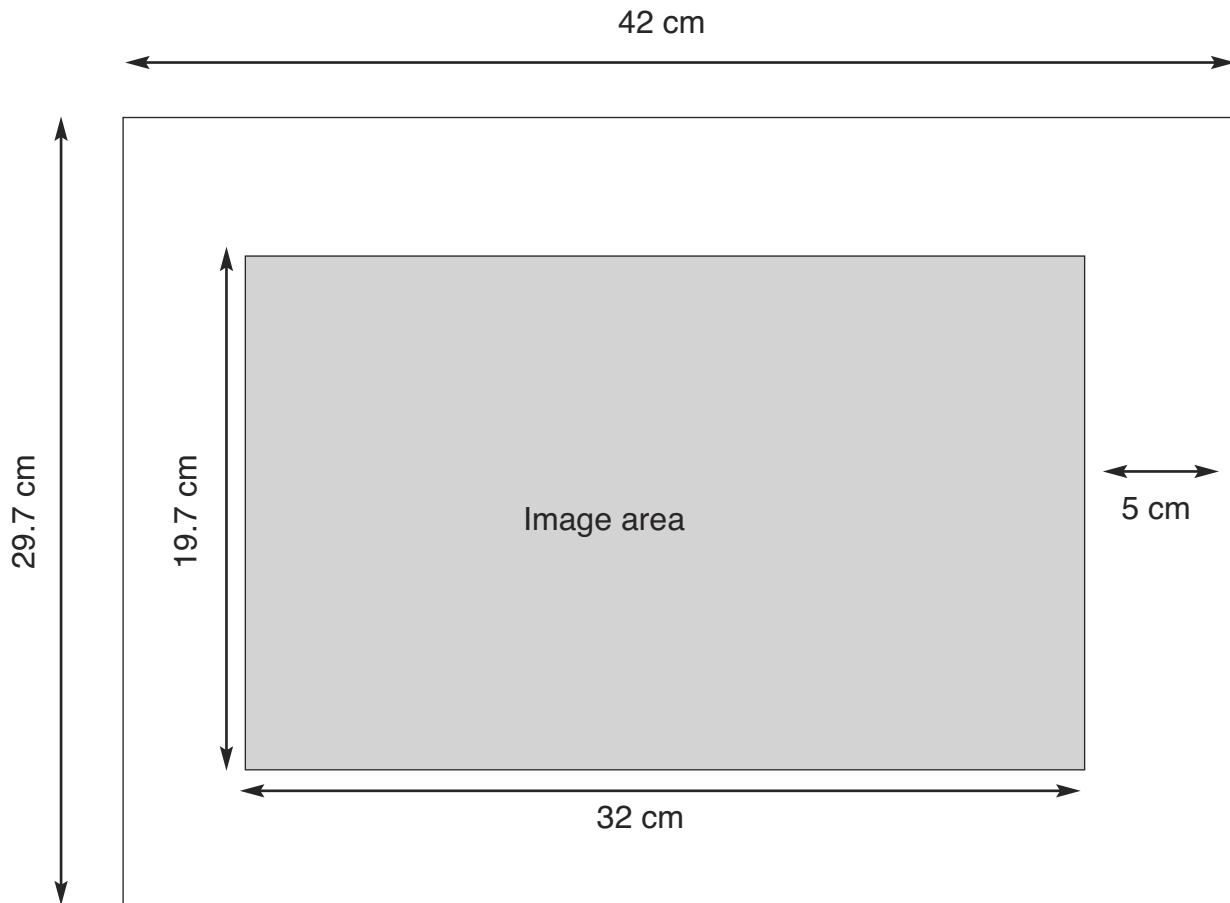

# A3 frame size with 5 cm border.

Actual image area is 19.7cm high x 32cm wide printed with a white 5cm border on all sides. This should fit a standard **A3** frame that you can purchase from most retailers. Image has a black keyline. No mount is supplied.