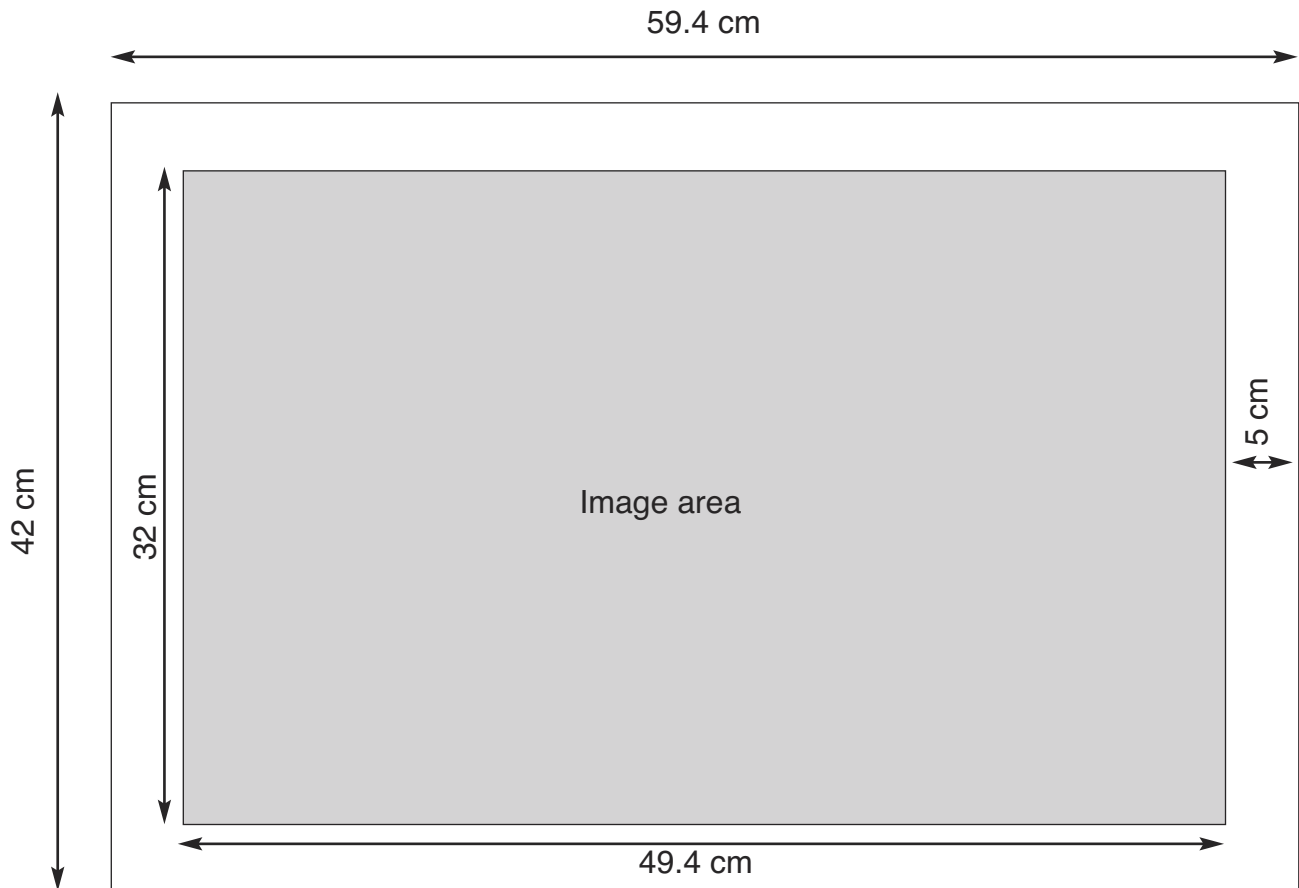

A2 frame size with 5 cm border.

Actual image area is 32 high cm x 49.4 wide cm printed with a white 5cm border on all sides. This should fit a standard **A2** frame that you can purchase from most retailers. Image has a black keyline. No mount is supplied.