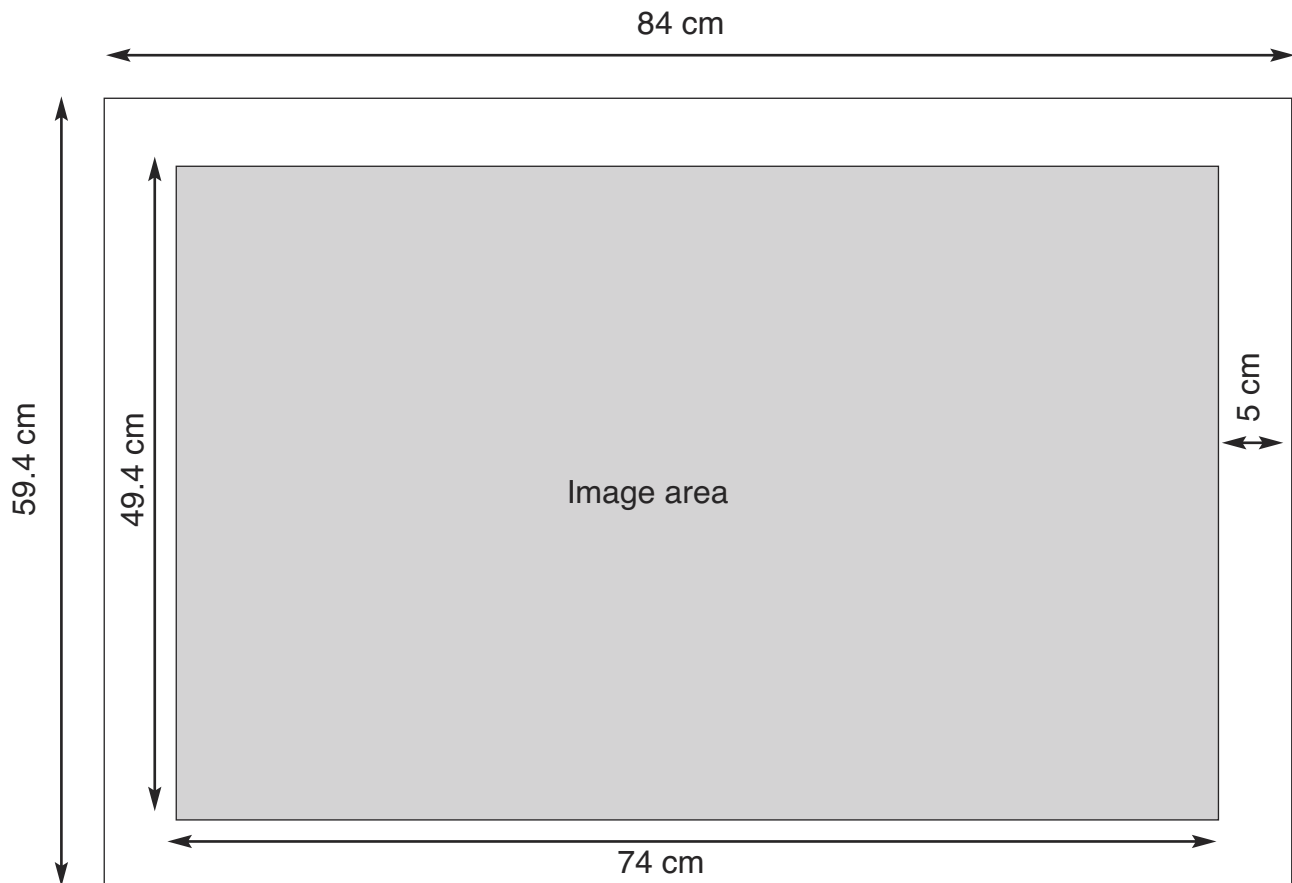

# A1 frame size with 5 cm border.

Actual image area is 49.4cm high x 74cm wide printed with a white 5cm border on all sides. This should fit a standard **A1** frame that you can purchase from most retailers. Image has a black keyline. No mount is supplied.