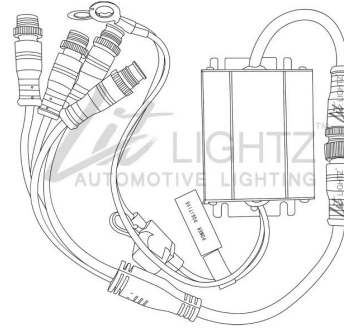

RGBW Rock Lights Setup Guide

WHAT'S INCLUDED

4 X Rock Light Pods

1 X Bluetooth Controller & Splitter

2 X Extensions (Rear)

8 X Nuts & Bolts

VIDEO INSTALLATION BT CONTROLLER FEATURES

Scan QR code

Scan QR code

Please note, each female and male connection have arrows on the ends. Please align the arrows for a proper connection.

BLUETOOTH SETUP

1. Download the Magic Light app on the Play Store or the App Store.
2. Before you can connect to the app, the Rock lights will need to be connected to power (12V) and ground. As soon as power is supplied, open the app and follow the instructions as follows.
3. Scan for available devices.
 - Look for LEDBLE-(Controller #)
 - Click "Connect" and set the settings according to the picture below.

SET THE FOLLOWING SETTINGS

4. Once you confirm the settings, click "Connect" again.

INFORMATION

1. Before mounting your Rock Lights, connect each pod to one of the connections on the splitter. With a 12V power source, thoroughly test your kit and make sure everything is working correctly. PLEASE make sure you have the correct settings on the controller. If you do not, the colors will be off.