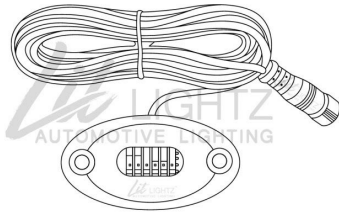

RGBW Rock Lights Setup Guide

WHAT'S INCLUDED

4 X Rock Light Pods

1 X Bluetooth Controller & Splitter

2 X Extensions (Rear)

8 X Nuts & Bolts

VIDEO INSTALLATION BT CONTROLLER FEATURES

Scan QR code

Scan QR code

Please note, each female and male connection have arrows on the ends. Please align the arrows for a proper connection.

BLUETOOTH SETUP

1. Download the Magic Light app on the Play Store or the App Store.
2. Before you can connect to the app, the Rock lights will need to be connected to power (12V) and ground. As soon as power is supplied, open the app and follow the instructions as follows.
3. Scan for available devices.
 - Look for LEDBLE-(Controller #)
 - Click "Connect" and set the settings according to the picture below.

SET THE FOLLOWING SETTINGS

4. Once you confirm the settings, click "Connect" again.

INFORMATION

1. Before mounting your Rock Lights, connect each pod to one of the connections on the splitter. With a 12V power source, thoroughly test your kit and make sure everything is working correctly. PLEASE make sure you have the correct settings on the controller. If you do not, the colors will be off.