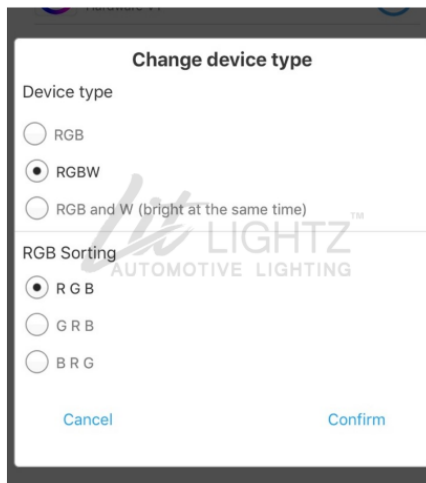

RGBW Rock Lights Setup Guide

WHAT'S INCLUDED

4 X Rock Light Pods

1 X Bluetooth Controller & Splitter

2 X Extensions (Rear)

8 X Nuts & Bolts

VIDEO INSTALLATION BT CONTROLLER FEATURES

Scan QR code

Scan QR code

Please note, each female and male connection have arrows on the ends. Please align the arrows for a proper connection.

BLUETOOTH SETUP

1. Download the Magic Light app on the Play Store or the App Store.
2. Before you can connect to the app, the Rock lights will need to be connected to power (12V) and ground. As soon as power is supplied, open the app and follow the instructions as follows.
3. Scan for available devices.
 - Look for LEDBLE-(Controller #)
 - Click "Connect" and set the settings according to the picture below.

SET THE FOLLOWING SETTINGS

4. Once you confirm the settings, click "Connect" again.

INFORMATION

1. Before mounting your Rock Lights, connect each pod to one of the connections on the splitter. With a 12V power source, thoroughly test your kit and make sure everything is working correctly. PLEASE make sure you have the correct settings on the controller. If you do not, the colors will be off.