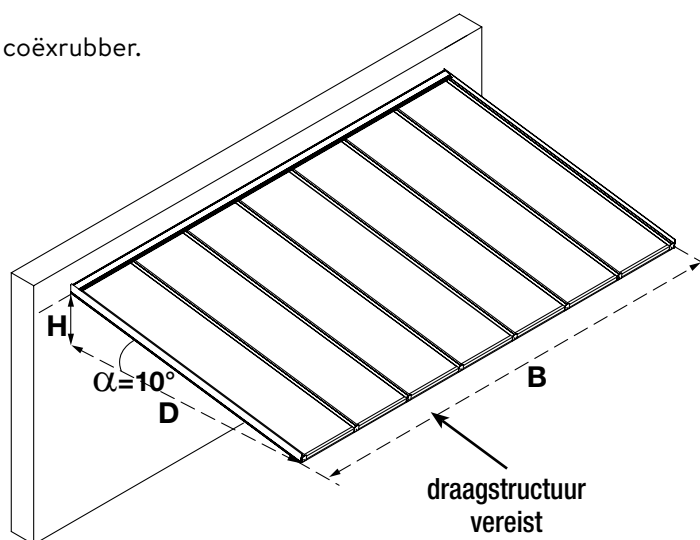

Sneltarif Pergolux Color

Standaard uitvoering:

- Gelakte aluminium profielen in wit RAL 9010 en met coëxrubber.
- Onder een helling van 10°.
- Verandadak met 2 vrijstaande zijkanten.
- De kunststofplaten zijn niet inbegrepen in de prijs.

Opgelet: deze prijzen zijn richtprijzen en niet bindend

Bepaal de prijs als volgt:

- Meet de breedte B (overmeten maat in mm) en diepte D (horizontale afstand vanaf muur tot voorzijde constructie in mm; zie tek.).
- Neem de hieropvolgende afmeting in de tabel en lees de prijs van de profielen af.
- Vermenigvuldig de plaatoppervlakte, die in hetzelfde vakje staat, met de prijs/m² van de plaat.