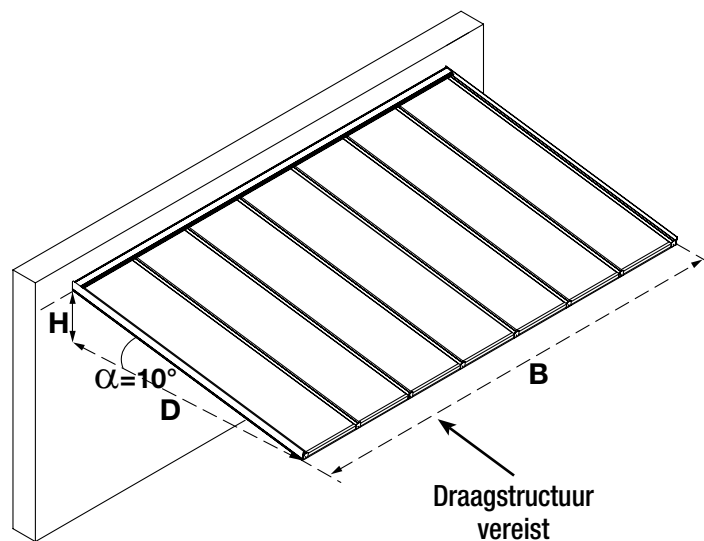

Sneltarief Pergolux Alu

Standaard uitvoering:

- Aluminium profielen met grijze coëxrubber.
- Onder een helling van 10°.
- Verandadak met 2 vrijstaande zijkanten.
- De kunststofplaten zijn niet inbegrepen in de prijs.

Opgelet: deze prijzen zijn richtprijzen en niet bindend

Bepaal de prijs als volgt:

- Meet de breedte B (overmeten maat in mm) en diepte D (horizontale afstand vanaf muur tot voorzijde constructie in mm; zie tek.).
- Neem de hieropvolgende afmeting in de tabel en lees de prijs van de profielen af.
- Vermenigvuldig de plaatoppervlakte, die in hetzelfde vakje staat, met de prijs/m² van de plaat.