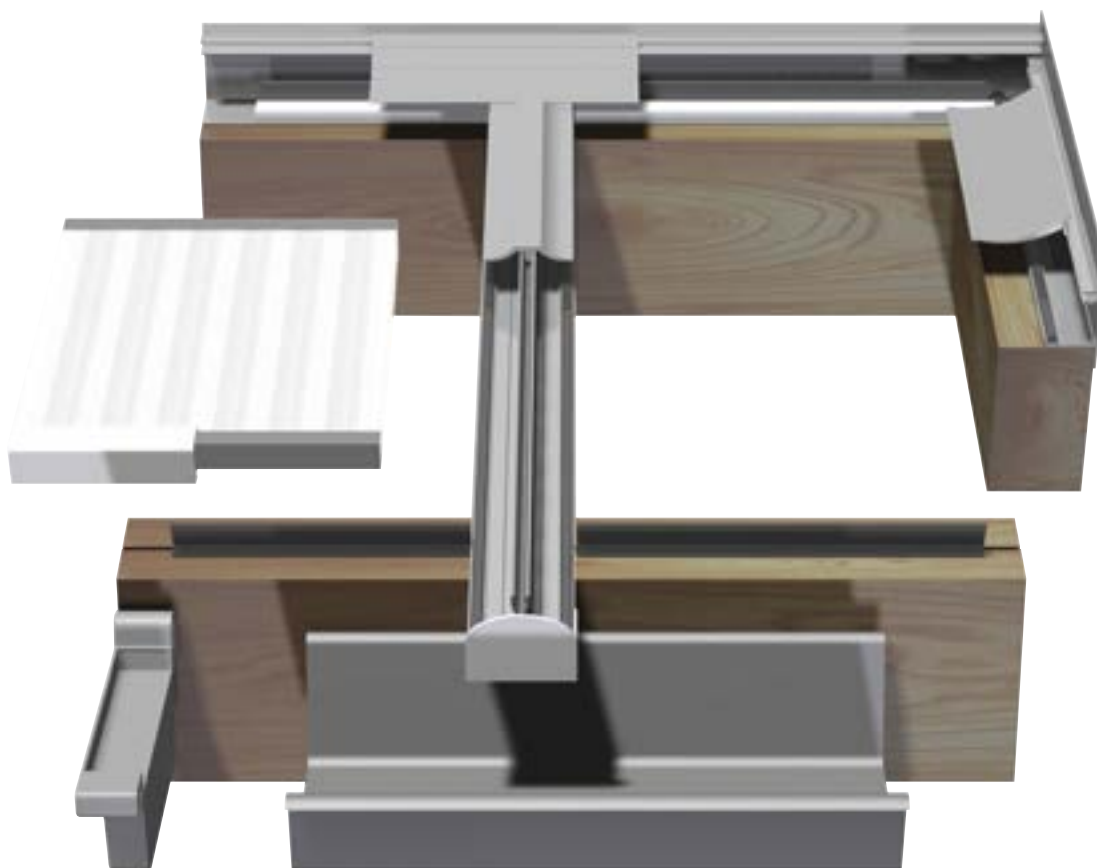

Optie:

- De Pergolux aluminium goot type G120A met toebehoren