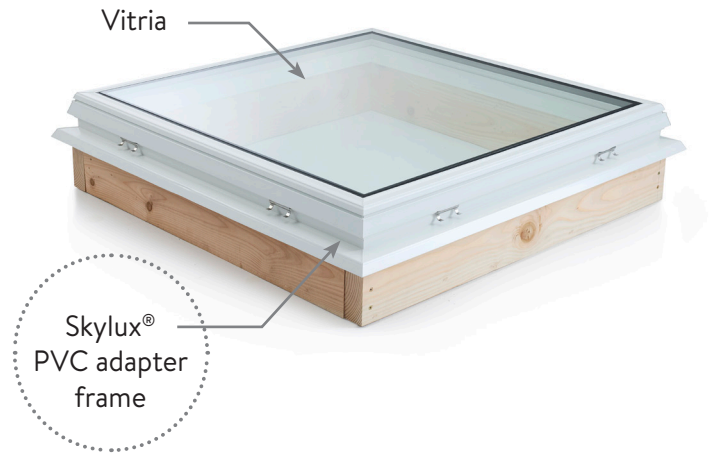

PRICE LIST 15-05-2024

Skylux[®] VITRIA

Flat roof window - fixed and opening

SKYLUX[®]
Hello daylight!

General product description

Vitria not only exemplifies minimalist construction, above all, it boasts an unrivalled price-quality ratio. With a focus on ease of use and cost efficiency, this flat roof window offers an affordable solution without compromising on quality, shape or function.

Technical features:

- daylight size = light transmission surface
- white PVC profile with good thermal properties
- optimal rainwater drainage thanks to flush design (glass plate is higher than the PVC frame)
- insulation value $U_g 1,1 \text{ W/m}^2\text{K}$
- acoustic value $R_w 39 \text{ dB}$
- fixed and openable (manual spindle or mounted electric motor)

1. Installation

Thanks to the installation set with clips, you can easily install the Vitria glass cover on a Skylux PVC curb.

The installation set with insert hinges consists of a separate set with special top and bottom hinges. These are supplied separately and must be installed by the customer.