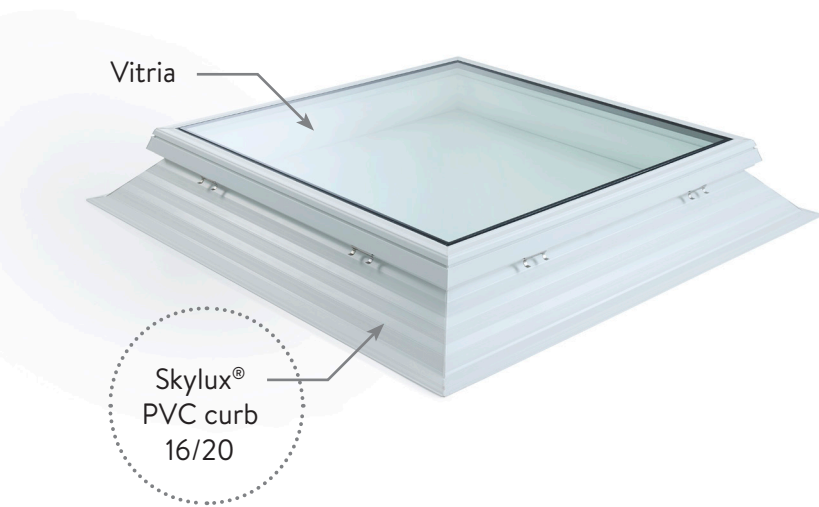

PRICE LIST 15-05-2024

Skylux[®] VITRIA

Flat roof window - fixed and opening

SKYLUX[®]
Hello daylight!

General product description

Vitria not only exemplifies minimalist construction, above all, it boasts an unrivalled price-quality ratio. With a focus on ease of use and cost efficiency, this flat roof window offers an affordable solution without compromising on quality, shape or function.

Technical features:

- daylight size = light transmission surface
- white PVC profile with good thermal properties
- optimal rainwater drainage thanks to flush design (glass plate is higher than the PVC frame)
- insulation value $U_g 1,1 \text{ W/m}^2\text{K}$
- acoustic value $R_w 39 \text{ dB}$
- fixed and openable (manual spindle or mounted electric motor)

1. Installation

Thanks to the installation set with clips, you can easily install the Vitria glass cover on a Skylux PVC curb.

The installation set with insert hinges consists of a separate set with special top and bottom hinges. These are supplied separately and must be installed by the customer.