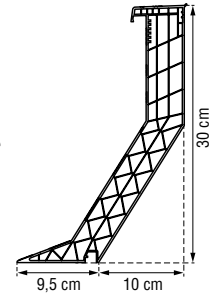

PVC curb 30/20

Thanks to its height of 30cm, the 30/20 curb offers the possibility of incorporating a package of roof insulation. The curb has also been specially designed to comply with the 30cm minimum height of the smoke and heat extraction systems without extra carpentry. In a PVC 30/20 curb, a CE certified Skymax SHEV or Skylux 160° CE system can be provided in the vertical zone of the curb.