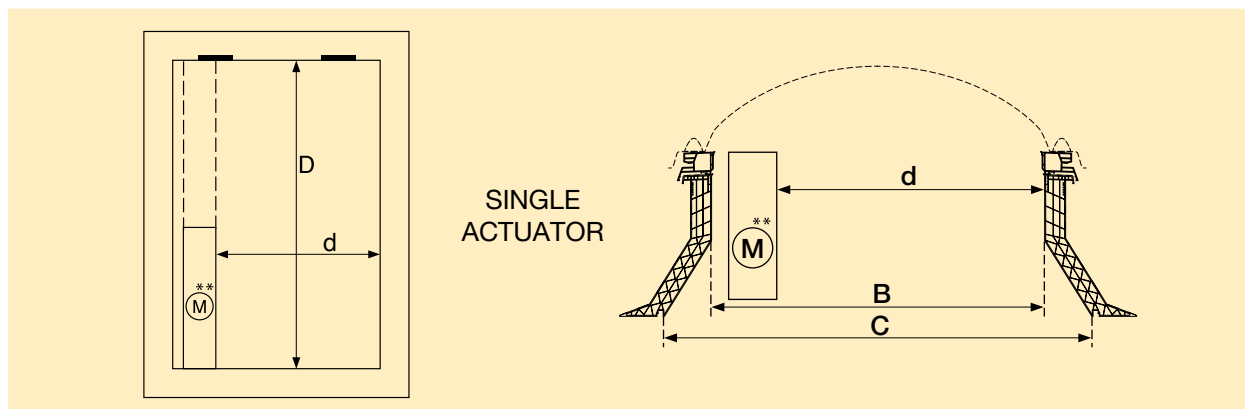

Electric roof access skylight

The Skylux roof access is always pre-mounted.

The price consists of:

1. a PVC curb type 16/00 - 20/00 - 30/20 or metal curb M30
2. one or two actuator(s) Skylux roof access with 90° limiter
3. a pre-mounted standard PVC frame
4. a transformer 230V / 24V DC
5. a remote control with holder

Following elements must be ordered separately:

6. a dome of your choice. See p. 68 to 80