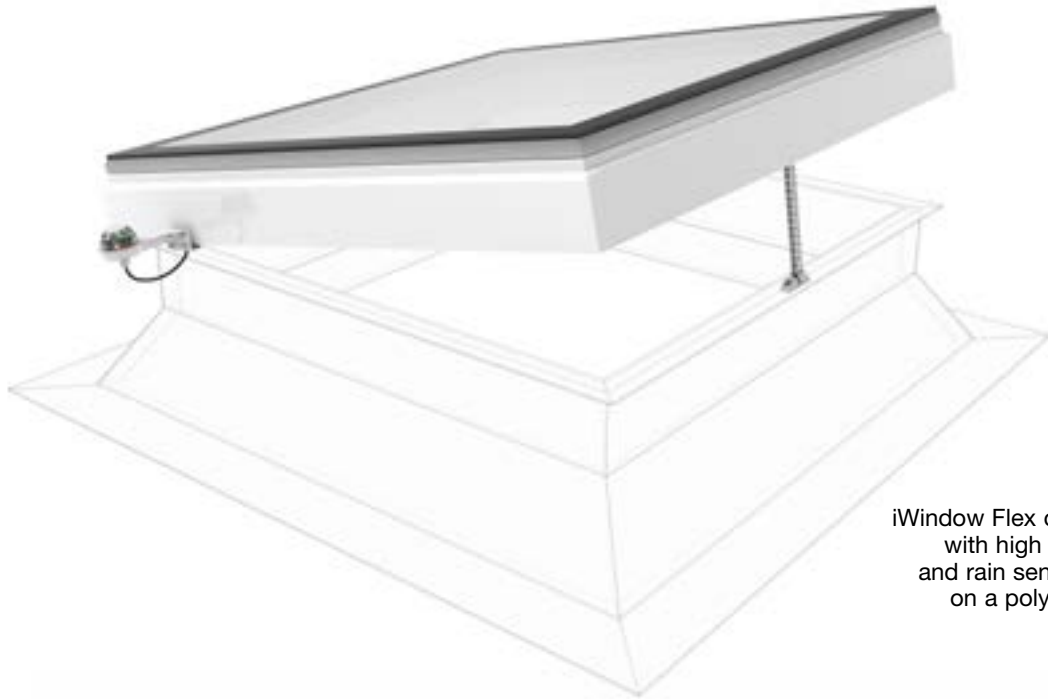

iDome openable model
with high PVC frame
and rain sensor (optional)
on a polyester curb

iWindow Flex openable model
with high PVC frame
and rain sensor (optional)
on a polyester curb