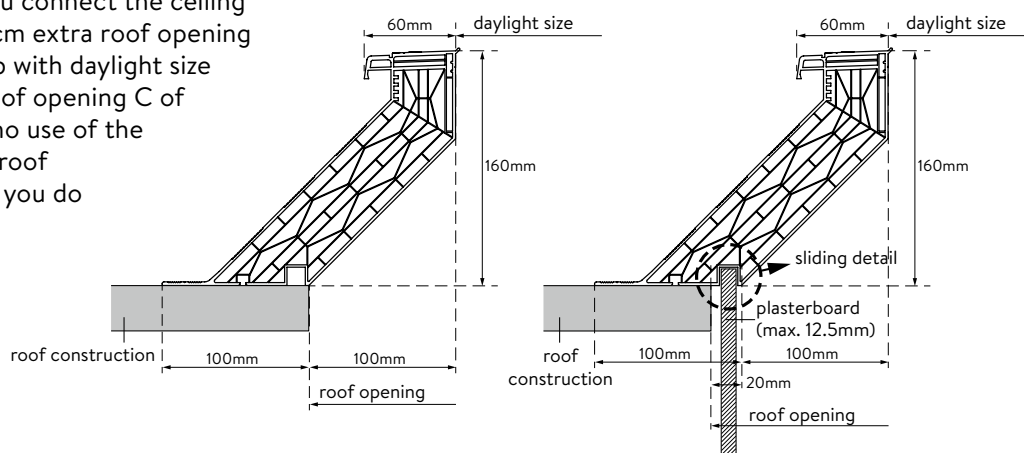

Model

The **PVC curb is the basis for a fixed or openable plastic skylight, a hybrid or a flat roof window.** The opening system can be controlled manually or electrically for comfort ventilation. PVC curbs are also used for smoke extraction systems (Smoke and Heat Extraction) that are electrically controlled.

An openable PVC curb (for ventilation) is provided with hinges and a standard PVC frame. You can also choose to install the insulating PVC frame EP or the super insulating PVC frame EP25. The skylight is installed on this structure.

CERTIFICATIONS: Skylux has CE marking in accordance with EN 1873:2014. Certain PVC curbs are CE certified and so form a compliant component of the Smoke and Heat Extraction systems in accordance with EN12101-2 and NBN S21-208-1 and 3.
Fire certificate: European classification E (EN 11925-2) and class M1

Types

PVC curb 16/20 EP

The 16/20 EP curb with an inventive interior structure is super-insulating. This curb is exceptionally strong and offers excellent performance for all traditional applications.

With the lining groove, you connect the ceiling finish seamlessly: allow 4cm extra roof opening for this. A 16/20 PVC curb with daylight size B of 100 x 100cm has a roof opening C of 120 x 120cm if you make no use of the lining groove. Allow for a roof opening of 124 x 124cm if you do make use of it.