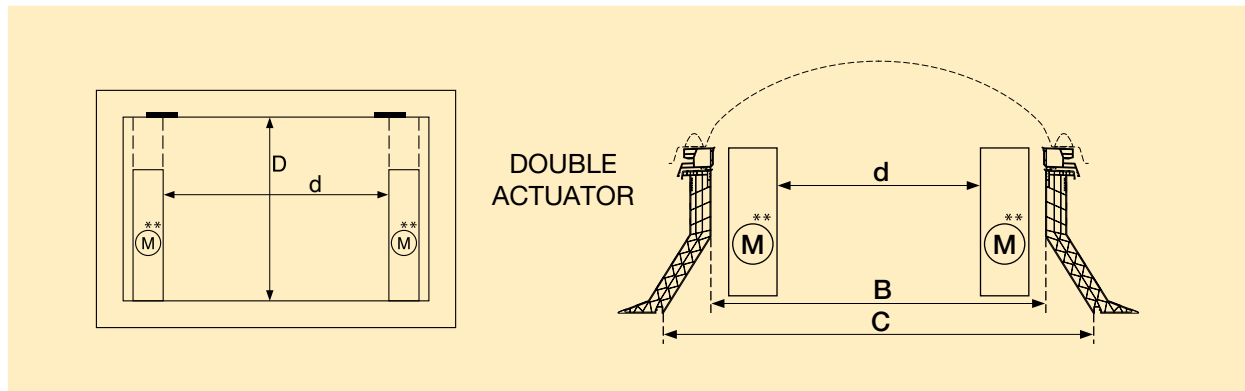

Electric roof access skylight

The Skylux roof access is always pre-mounted.

The price consists of:

1. a PVC curb type 16/00 - 20/00 - 30/20 or metal curb M30
2. one or two actuator(s) Skylux roof access with 90° limiter
3. a pre-mounted standard PVC frame
4. a transformer 230V / 24V DC
5. a remote control with holder

Following elements must be ordered separately:

6. a dome of your choice. See p. 68 to 80