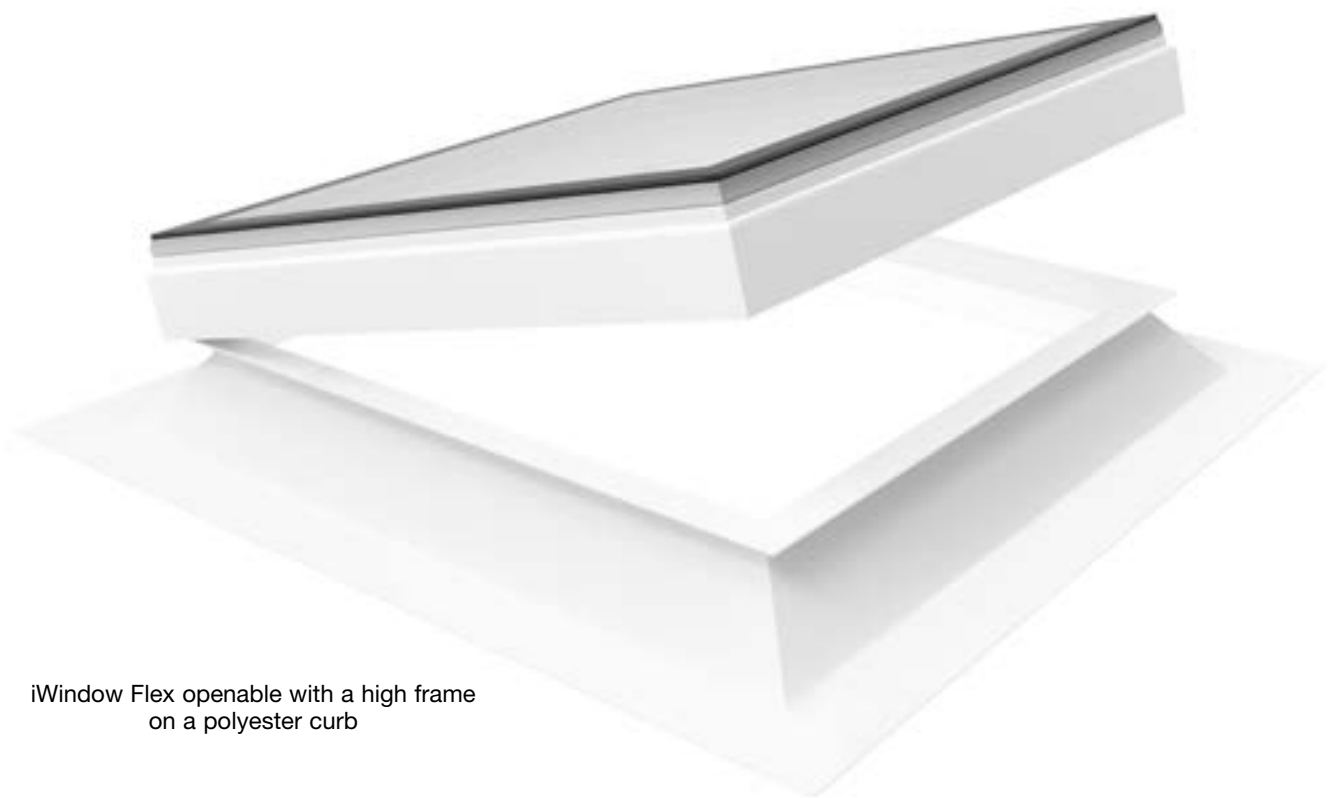

iWindow Flex openable with a high frame
on a polyester curb