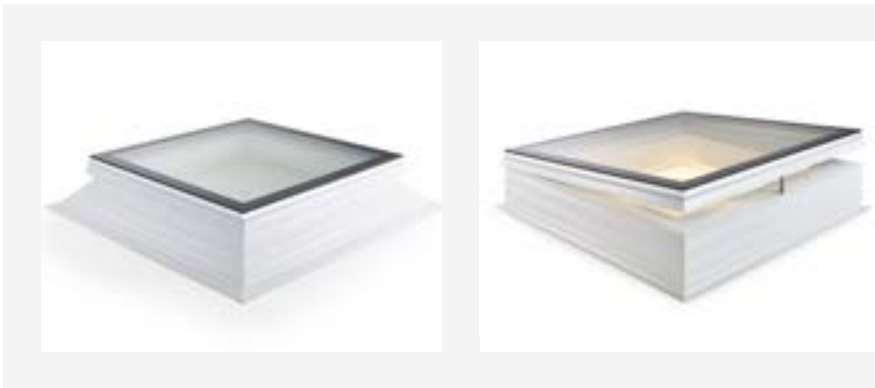

4. Fresh air ventilation at any time

Instead of a fixed flat roof window, you can also choose an openable model that can provide fresh air ventilation. A splendid way to ventilate a room during the day or at night to cool your home during the hot summer.

5. Sound insulation

A major advantage of a flat roof window in glass compared to a plastic skylight is the sound insulation. The glass in the window has more mass than plastic glazing and is therefore more sound-resistant.

more than
80 standard
sizes

The Skylux flat roof window is available as a fixed or openable model.

clear

opal

solar control

clear,
opal or solar
control

Our flat skylights with double or triple layered glass are the perfect combination of maximum light transmission, maximum thermal and sound insulation and a sleek design. They do not only look great, they also score high in every aspect.

iDome

The Skylux iDome is composed of a compact, insulating PVC frame and super insulating glass HR++. The inner pane is made of layered glass and the outer pane of tempered glass. This skylight window is always combined with a dome of choice (e.g. clear, Heatstop, opal) and offers the perfect insulation and maximum light transmission. Easy installation on a Skylux PVC curb is also guaranteed thanks to a mounting set (clips).