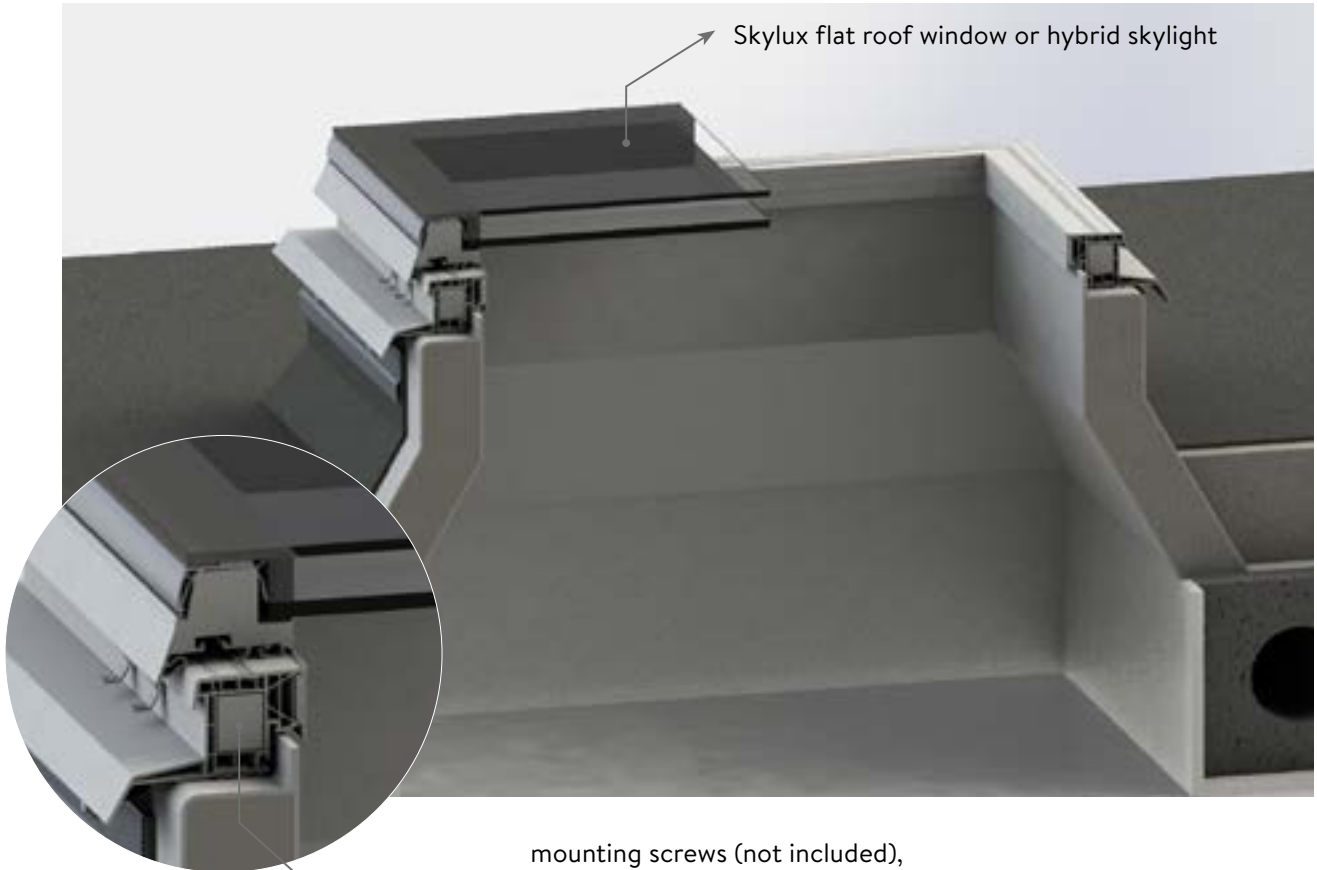

Hollow space