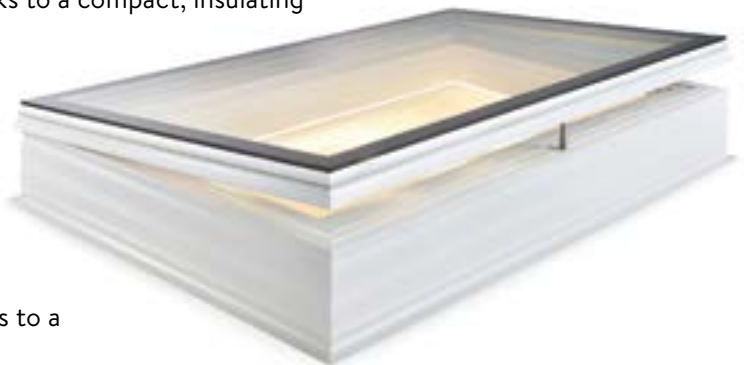

more than
80 standard
sizes

The Skylux flat roof window is available as a fixed or openable model.

clear

opal

solar control

clear,
opal or solar
control

Our flat skylights with double or triple layered glass are the perfect combination of maximum light transmission, maximum thermal and sound insulation and a sleek design. They do not only look great, they also score high in every aspect.

iWindow

The Skylux iWindow skylight offers a sleek look, an excellent soundproofing of 39dB and a maximum light transmission.

This flat roof window excels in insulation thanks to a compact, insulating PVC frame and super insulating safety glass.

The iWindow2 version consists of HR++ glass with an U_g -value of $1.0W/m^2K$.

The iWindow3 version consists of HR+++ with an U_g -value of $0.5W/m^2K$.

You save between 63% (HR++) and 81% (HR+++) of energy in comparison to a classic double-walled plastic skylight. These windows are easy to install on a Skylux PVC curb thanks to a mounting set (clips).

iDome

The Skylux iDome is composed of a compact, insulating PVC frame and super insulating glass HR++. The inner pane is made of layered glass and the outer pane of tempered glass. This skylight window is always combined with a dome of choice (e.g. clear, Heatstop, opal) and offers the perfect insulation and maximum light transmission. Easy installation on a Skylux PVC curb is also guaranteed thanks to a mounting set (clips).