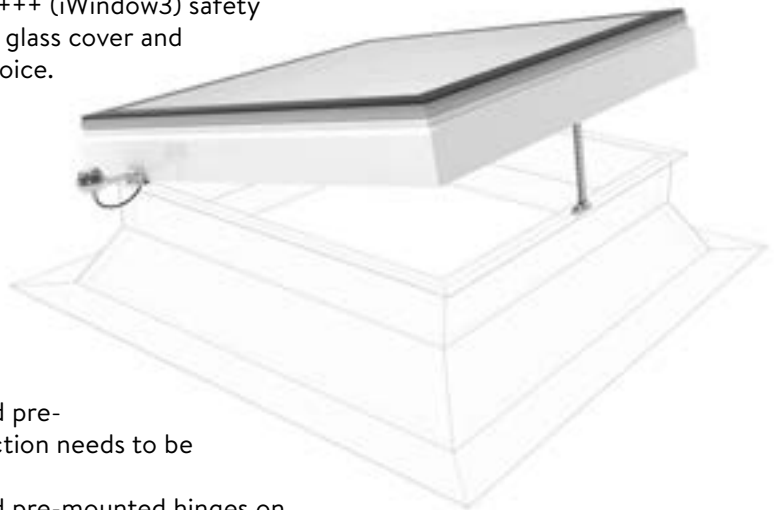

The iWindow2 version consists of HR++ glass with an U_g -value of $1.0W/m^2K$.

The iWindow3 version consists of HR+++ with an U_g -value of $0.5W/m^2K$.

You save between 63% (HR++) and 81% (HR+++) of energy in comparison to a classic double-walled plastic skylight. These windows are easy to install on a Skylux PVC curb thanks to a mounting set (clips).

iDome

The Skylux iDome is composed of a compact, insulating PVC frame and super insulating glass HR++. The inner pane is made of layered glass and the outer pane of tempered glass. This skylight window is always combined with a dome of choice (e.g. clear, Heatstop, opal) and offers the perfect insulation and maximum light transmission. Easy installation on a Skylux PVC curb is also guaranteed thanks to a mounting set (clips).

iWindow Flex

The Skylux iWindow Flex also consists of a compact, insulating PVC frame with the super insulating HR++ (iWindow2) or HR+++ (iWindow3) safety glass. We call this versions 'Flex' because the glass cover and PVC frame are easy to install on a curb of choice.

iDome Flex

The Skylux iDome Flex is composed of a compact, insulating PVC frame and super insulating glass HR++. The inner pane is made of layered glass and the outer pane of tempered glass. This skylight window is always combined with a dome of choice. We call this versions 'Flex' because the glass cover and PVC frame are easy to install on a curb of choice.