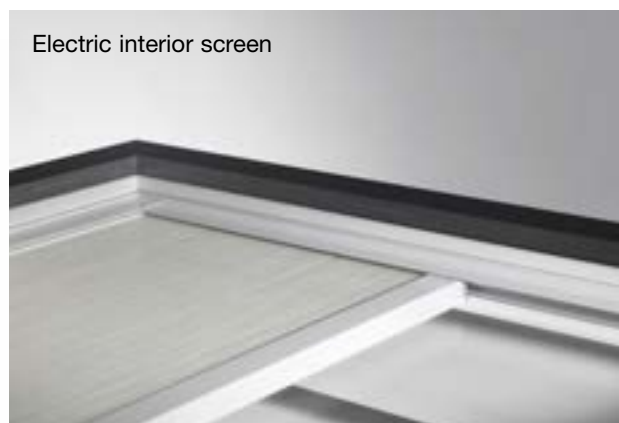

iWindow / iDome

1 FIXED MODEL

The Skylux fixed model (F) consists of the following separate elements:

1. Glass cover

iWindow2

An insulating iWindow2 flat roof window with double safety glazing HR++.

U_g glass = 1.0W/m²K

Choice between clear glass, opal glass or solar control glass.

or

iWindow3

An insulating iWindow3 flat roof window with triple safety glazing HR+++.

U_g glass = 0.5W/m²K

Choice between clear glass, opal glass or solar control glass.

or

iDome

- A plastic skylight of your choice (prices p. 68 to 80). Standard clear.

The price of the skylight is not included in the price on the table page 14.

- Combined with a glass cover with double safety glazing HR++; U_t : 0.55 – 0.93W/m²K.

The inner pane is made of layered glass and the outer pane of tempered glass.

2. PVC curb

A PVC curb of your choice. Mounting set (clips) are included for all curbs.

The PVC curb 16/00 cannot be combined with a flat roof window.

Aluminium profile (flashing profile) included to easily pull up the roofing when using a 20/00 curb.

3. Following options are possible:

- Fixed exterior sunblind
- Electric screen as sunblind or blackout blind: 230 volts or Solar. Technical details of these accessories: see page 132 to 140
  The screen can be operated as standard with a remote control, but you can also operate it with your smartphone or tablet (see page 10).
- Manual interior sunblind: see page 136