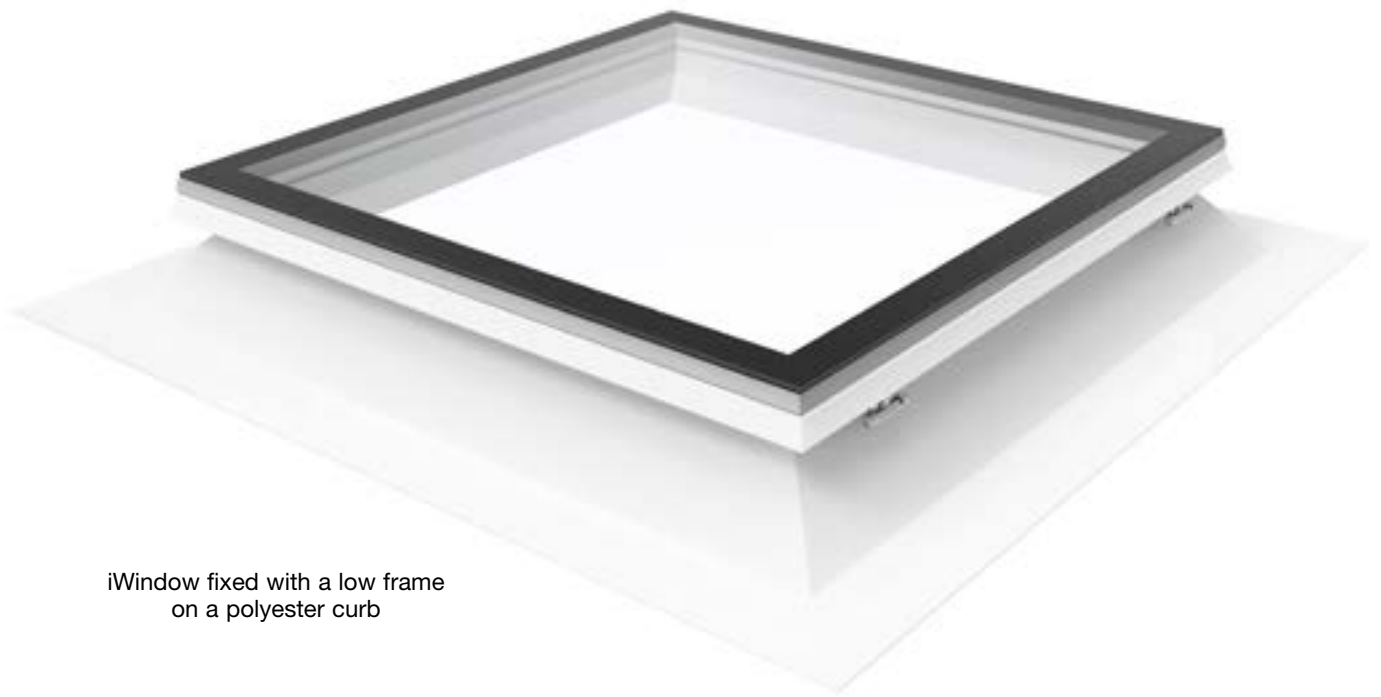

iWindow fixed with a low frame
on a polyester curb