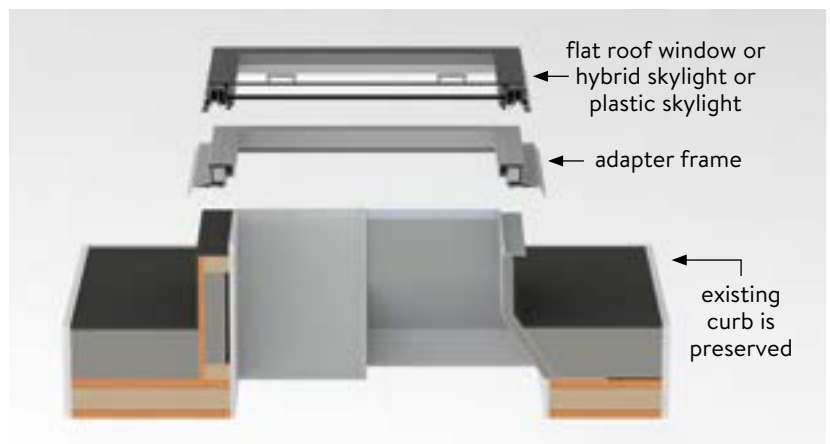

Easily refurbish your old skylight thanks to the adapter frame

In renovation projects, it is often a challenge to preserve the existing curb while still wanting to install a new skylight. That is why the adapter frame was developed. The frame fits seamlessly between the existing curb and the new skylight (see page 54).