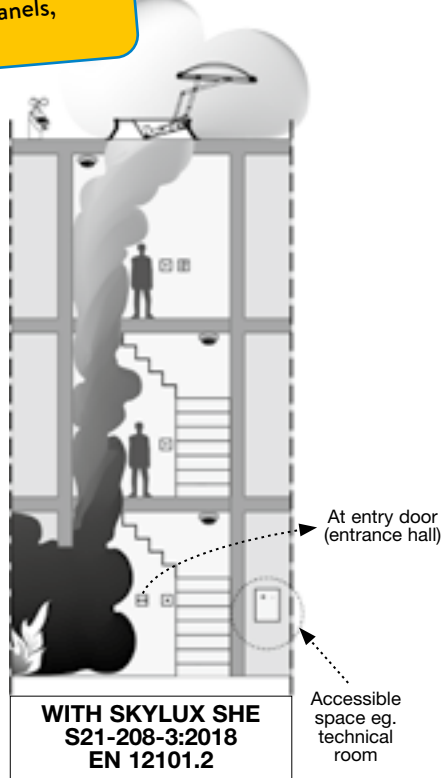

- smoke and heat are extracted and are visible from outside
- quick evacuation

VICTIMS CAN ESCAPE!

- building construction is saved

Central control unit

This central control unit distinguishes itself specially by its easy installation and operation.

Errors in the system are mentioned on the front panel. The Skycom CE, Skycom CE Slave & Skycom CE Skymax central control units meet the demands of the norm EN 12.101-9 and 12.101-10.