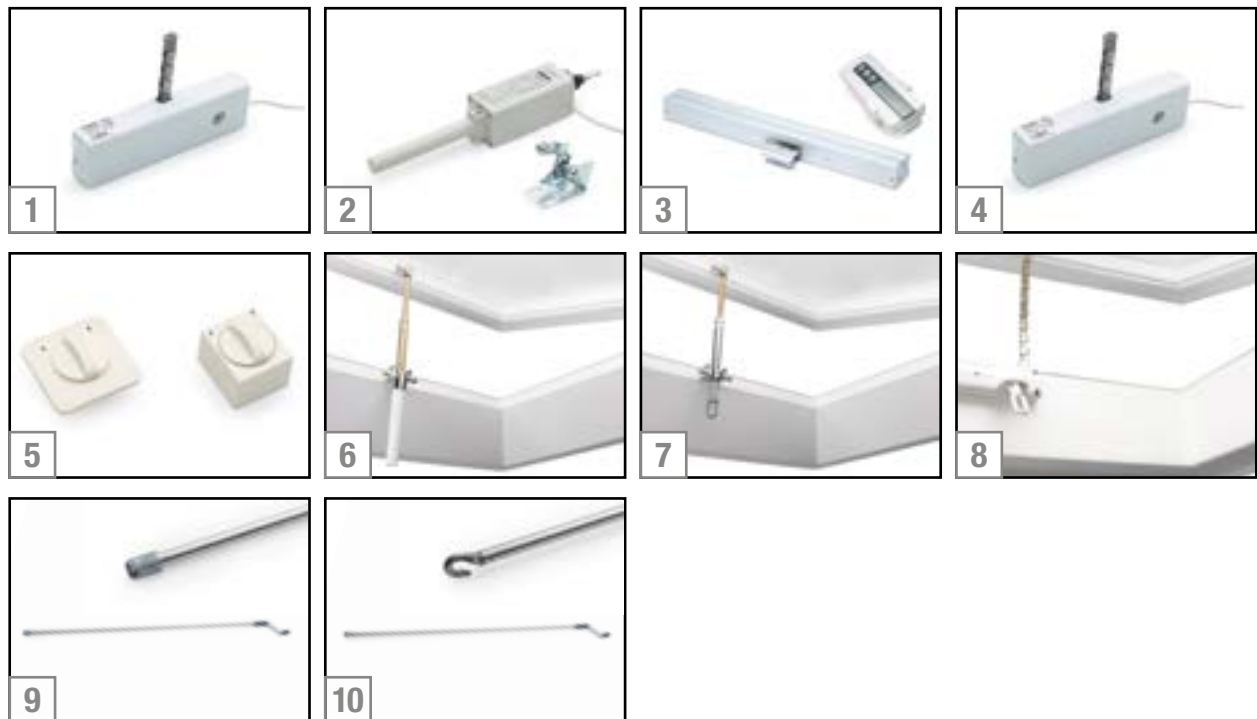

Remark

You choose an opening system ↑ or ↑↑ for every openable PVC or polyester frame and the accessories. The set of accessories consists of: lower hinges, brackets, mounting plates, screws and the installing of these parts.