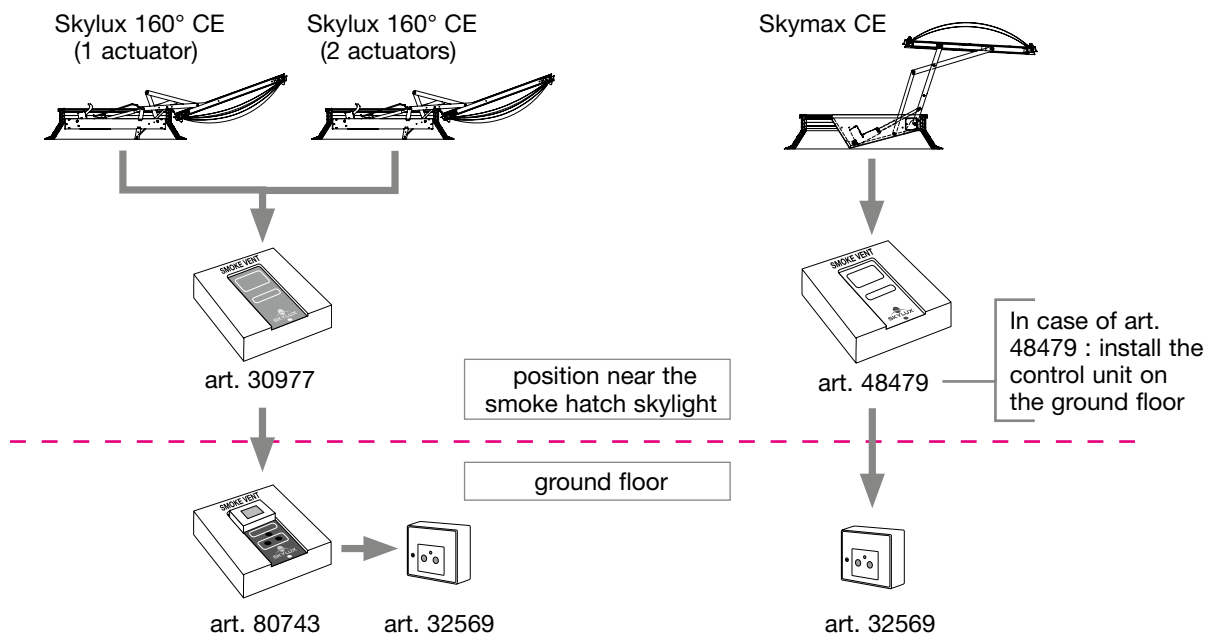

Control panels Skycom CE and Skycom CE Skymax

CONTROL PANELS FOR SKYCOM 160°CE AND SKYMAX CE		PRICE
	Skycom CE Master control panel 24V 8A according to norms EN 12101-9/10 + NBN S208-1/3 for max 2 actuators 24V Skylux 160° CE LM	(art. 80743) € 898.00
	Skycom CE Slave control panel 24V 8A according to norms EN 12101-9/10 + NBN S208-1/3 for max 2 actuators 24V Skylux 160° CE LM	(art. 30977) € 542.00
	Skycom CE Skymax control panel 24V 5A EN 12101-9/10 + NBN S208-3:2018 for max 1 Skymax CE 24V	(art. 48479) € 726.00
	External priority switch (max. 1 per control panel) Can be combined with art. 48479 (Skycom CE Skymax control unit) Can be combined with art. 80743 (Skycom CE Master control unit)	(art. 32569) € 212.00
	Optional: Alarm push button behind glass (grey standard)	(art. 25772) € 152.00
	Optional: Alarm push button behind glass (orange)	(art. 33269) € 247.00
	Smoke detector	(art. 25775) € 170.00
	Heat detector	(art. 25776) € 190.00
	Ventilation and roof access button	(art. 25773) € 121.90
	Wind and rain detector	(art. 25774) € 928.10