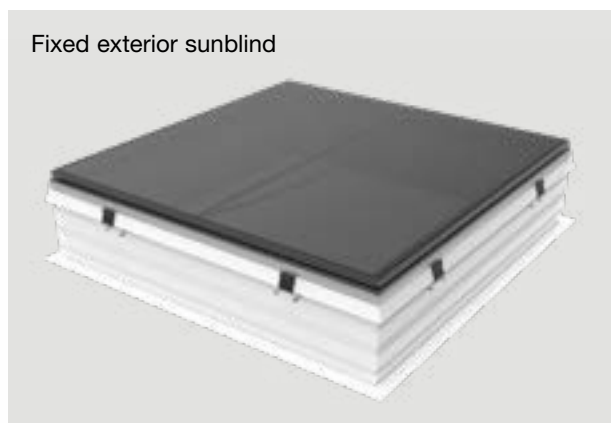

iWindow / iDome

1 FIXED MODEL

The Skylux fixed model (F) consists of the following separate elements:

1. Glass cover

iWindow2

An insulating iWindow2 flat roof window with double safety glazing HR++.

U_g glass = 1.0W/m²K

Choice between clear glass, opal glass or solar control glass.

or

iWindow3

An insulating iWindow3 flat roof window with triple safety glazing HR+++.

U_g glass = 0.5W/m²K

Choice between clear glass, opal glass or solar control glass.

or

iDome

- A plastic skylight of your choice (prices p. 68 to 80). Standard clear.

The price of the skylight is not included in the price on the table page 14.

- Combined with a glass cover with double safety glazing HR++; U_t : 0.55 – 0.93W/m²K.

The inner pane is made of layered glass and the outer pane of tempered glass.

2. PVC curb

A PVC curb of your choice. Mounting set (clips) are included for all curbs.

The PVC curb 16/00 cannot be combined with a flat roof window.

Aluminium profile (flashing profile) included to easily pull up the roofing when using a 20/00 curb.

3. Following options are possible:

- Fixed exterior sunblind
- Electric screen as sunblind or blackout blind: 230 volts or Solar. Technical details of these accessories: see page 132 to 140
  The screen can be operated as standard with a remote control, but you can also operate it with your smartphone or tablet (see page 10).
- Manual interior sunblind: see page 136