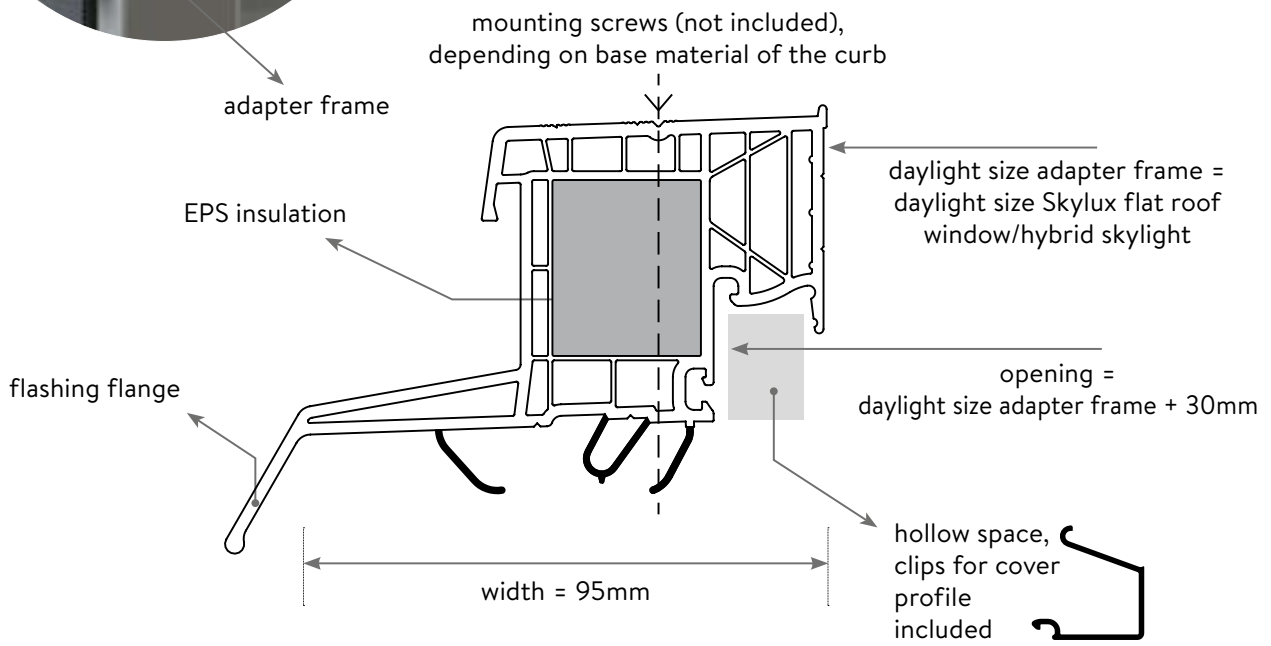

Hollow space