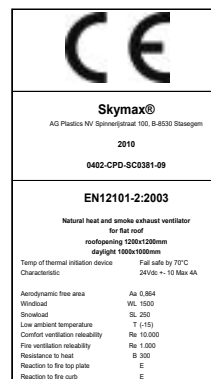

Fast and safe evacuation

Current legislation demands smoke and heat extraction in certain buildings. They must be provided with openable roof elements. Skylux has developed several SHE systems to evacuate smoke and heat through the roof. Creating smoke-free areas facilitates the building evacuation. It also provides better visibility for firefighters.

All our SHE systems comply 100% with the European and Belgian SHE standards. These high-quality systems guarantee high reliability.

Free daylight and fresh air ventilation

The Skylux® SHE skylights offer an additional feature: they bring abundant daylight into your building, allow for fresh air ventilation and provide access to the roof.

Our CE certification ensures complete peace of mind

All SHE systems should have CE certification. It guarantees that the system is secure and operates optimally in all circumstances.

To obtain the CE label, the SHE system is subjected to severe tests according to the European standard EN 12101-2:2003 and regular audits (Factory Production Control). The test results are evaluated by an independent association and are mentioned on the CE label.

The CE certification on all SHE products indicates that the product meets the mandatory standards within the European Economic Area.