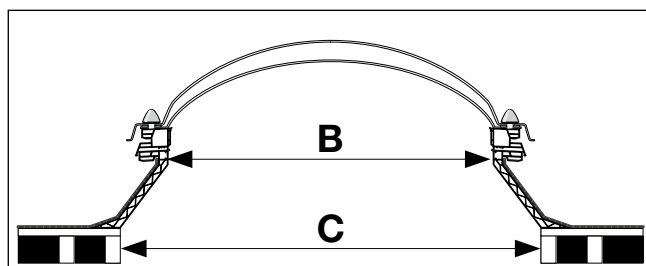

The largest range of plastic skylights

Thanks to our permanent passion for innovation, we are happy to offer you a large range of plastic skylight products. our website www.skylux.eu gives you an online overview of size tables, technical files, built-in drawings, calculation program (U values), specifications, installation instructions and many pictures and references.

The ideal skylight in just a few clicks

Great news! Ordering a Skylux skylight is now easier than ever thanks to the Skylux configurator. The configurator allows you to quickly find out which skylight is suitable for your project. What does the configurator offer you?

1. Create projects and configure your preferred solutions
2. Link customers to a specific project
3. Create personalised quotations
4. Print configuration sheets
5. Send your digital order – less chance of incorrect orders since the correct configuration has already been made

Visit skylux.eu and configure your Skylux skylight.

**NEW: GIVE US THE SKYLIGHT SIZE
USING THE DAYLIGHT SIZE (B) OR ROOF OPENING (C)**

To simplify the skylight order in terms of dimensions, we have decided **to work with a daylight size (B) and a roof opening (C) from now on.**

The specified dimensions in this rate are always the B dimension = the daylight size (the inner dimension/ light dimensions of both skylight, curb and frame) and given in cm, unless specified otherwise.

When refurbishing a skylight, the size of the existing skylight is mostly the point of reference. Please keep in mind that the overall size is 16cm longer than the daylight size (size B + 16cm = overall size) because there is a flange of 8cm around the skylight.