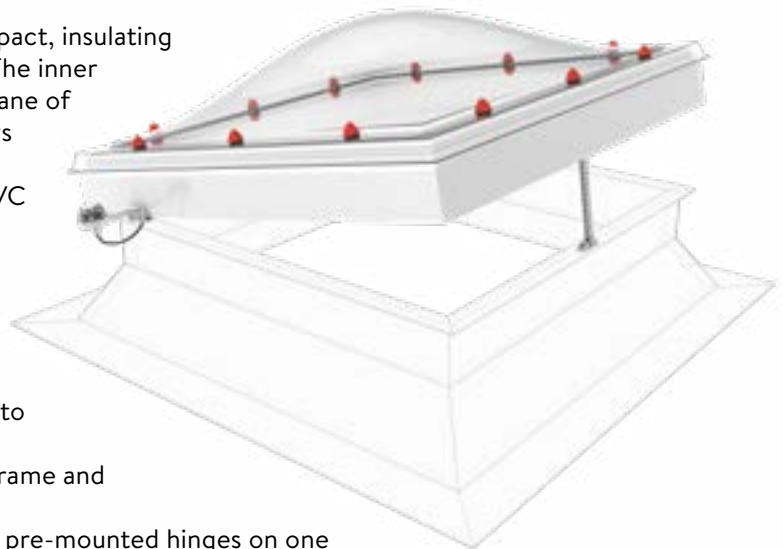

iDome Flex

The Skylux iDome Flex is composed of a compact, insulating PVC frame and super insulating glass HR++. The inner pane is made of layered glass and the outer pane of tempered glass. This skylight window is always combined with a dome of choice. We call this versions 'Flex' because the glass cover and PVC frame are easy to install on a curb of choice.

The following combinations are available:

- Fixed model with low PVC frame and pre-mounted hinges on 2 long sides
- Fixed model with high PVC frame and pre-mounted hinges on 2 long sides (possibility to convert into an openable version)
- Fixed model with low PVC frame, adapter frame and mounting set with clips included
- Openable version with high PVC frame and pre-mounted hinges on one side. Opening function needs to be installed by the customer
- Openable version with high PVC frame and pre-mounted hinges on one side. Opening function and rain detection installed by Skylux (optional)