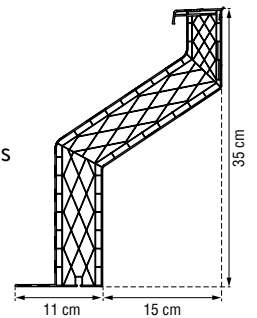

PVC curb 35/30

A curb that's easily installed over an existing curb. The height of the vertical part below measures 150mm, which is ideal for insulation. An extra wide lower flange of 150mm is offered as an option. This lower flange increases the supporting surface and the possibilities to fix the curb. A CE compliant SHE system, Skylux 160° CE, can be provided in the vertical part of the PVC 35/30 curb.