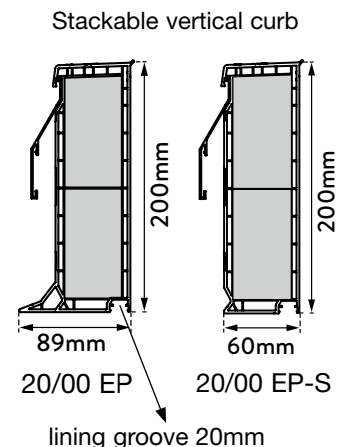

PVC curb 20/00 EP-S (S = stackable) – raised curb without flange

The 20/00 EP-S curb (S = stackable) has the same composition as the 20/00 EP curb, but is stackable as it has no bottom flange. You can easily stack this curb on top of an existing curb and thus create a higher skylight. The existing curb therefore does not need to be removed. This curb also has a flashing profile to easily pull up the roof covering.

If you want a 40/00 EP curb, you can stack a 20/00 EP-S on the 20/00 EP curb, together with an installation set. This is possible at an additional cost of 21 euros.