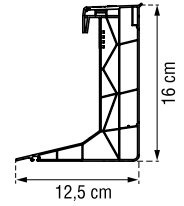

PVC curb 16/00

The 16/00 curb provides the ideal solution when replacing vertical timber or metal curbs. In a PVC 16/00 curb, a Skymax SHEV or Skylux 160° CE system can be provided, as long as a total curb height of at least 30cm is respected.