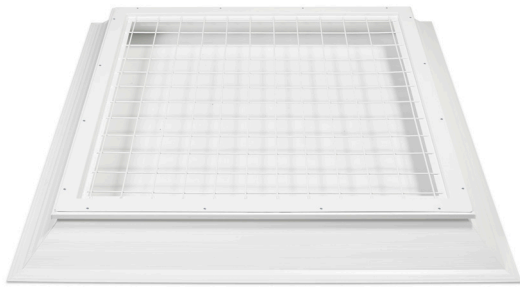

# Skylux<sup>®</sup>

safety grid

**SKYLUX<sup>®</sup>**  
*Hello daylight!*

## General product description

The Skylux® safety grid prevents people from falling through the skylight. The grid is painted in white RAL 9016, on galvanised steel and can be installed in three ways: installation in the roof opening, in the curb or in the frame. Tested in accordance with GS Bau 18:2015. The corresponding test certificate is available.

## Specific characteristics

Colour .....	White RAL 9016
Grid opening .....	100 x 100 mm