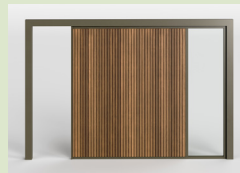

With Calista, you will enjoy a spacious outdoor area where you can unwind, dine, and socialise with elegance. The canopy is distinguished by:

- The perfect combination of elegance and durability;
- A complete configuration, tailored to each construction scenario;
- Easy integration of accessories, even after installation;
- The choice between Pergotop or glass;
- A quick and effortless assembly;
- A sleek and contemporary look.

4 Extensive personalisation options

The base roof has excellent compatibility with a variety of accessories such as integrated LED strips and/or spotlights, built-in wooden and glass walls, glass sliding walls, and vertical or horizontal screens. Choose your favourite accessories and add comfort, privacy and atmosphere to your canopy.

• wooden wall

• opening + wooden wall

• opening + wooden wall + opening

• wooden wall + opening

• window + wooden wall

• window + wooden wall + opening

• window + wooden wall + window

• wooden wall + window

• opening + wooden wall + window

Interested in Calista?

Contact your Skylux account manager today.

SKYLUX NV
SPINNERIJSTRAAT 100 - B-8530 STASEGEM
T +32 (0)56 20 00 00
INFO@SKYLUX.BE
WWW.SKYLUX.EU