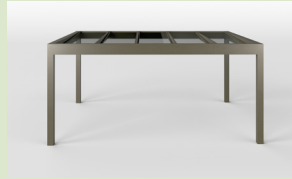

Configurations

• basic roof with glazing