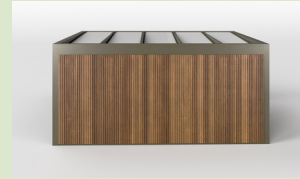

5 Choice between glass or Pergotop panels

You can choose to finish the roof with 8 or 10 mm glass or 16 mm Pergotop panels. The Pergotop panels are sandwich panels made of extruded expanded polystyrene, glued between two pre-painted aluminium sheets.

Configurations

• basic roof with glazing

• wooden wall + Pergotop

• sunblind

• glass wall + post + Pergotop

• Climaglide

• sunblind + Climaglide + Pergotop

• glass wall