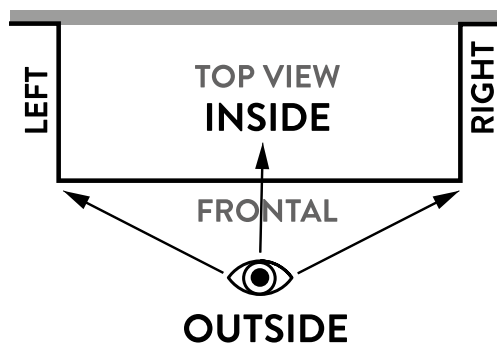

Vertical sunblind

Customer
Reference – project
Time of delivery

Inquiry

Order

Please mark your choice with a cross or specify where necessary.

VERTICAL SUNBLIND			Code		
Colour (RAL)			LEFT	FRONT	RIGHT
	Built-in width (1000 - 6000 mm)				
	Built-in height (2000 - 3000 mm)				
	Number of sunblinds				
	Casing (in mm)	103*			
		131			
	Cable position (as seen from the outside - always on top)	left			
		right			
Fabric					
Remote control	Somfy - Situo 1 io pure II (1 channel remote control)				
	Somfy - Situo 5 io pure II (4 channels + group remote control)				
	Somfy - Smoove origin 1 io (1 channel wireless wall switch)				
	Somfy - Smoove origin 4 io (4 channels wireless wall switch)				
Mounting kit	Yes				
	No				
Options	Somfy - Sunis wirefree io (wireless solar sensor)				
	Somfy - Eolis WireFree io (wireless wind sensor)				

* only possible in case of a max. width of 4400 mm

** the mounting kit is required for easy mounting and a perfect finish