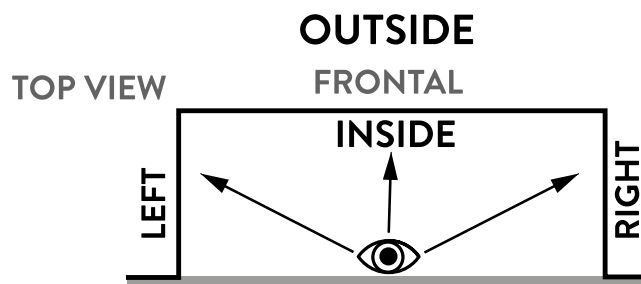

Triangle / Windbreak

Customer

Reference - project

Time of delivery

Inquiry

Order

Please mark your choice with a cross or specify where necessary.

Dimensions (in mm)	Width 'B'	
	Depth 'D' (gutter excluded)	
	Height difference 'H' or inclination	
	Post length	
	Colour (and powder code)	

DWARSBALK P72	LEFT		RIGHT	
----------------------	------	--	-------	--

TRIANGLES	Customised profiles			CLEAR	OPAL
Glazing triangle	Single-pane safety glass 10 mm (not included)		Polyclear SPC16.3U 2UV		
	Glass 16 mm (not included)		Polyclear 3W 16/32		
	Pergotop RAL 9010		Polyclear Top-X 5X		
			Polyclear Top-X 6X		
			Polyclear Reflex Pearl 16		
			Polyclear Primalite 16		
			Plexiglas Resist S2P 16/64		
	LEFT		RIGHT		
Partition triangle	No triangle		No triangle		
	Triangle without partition		Triangle without partition		
	Triangle in 2 parts		Triangle in 2 parts		
	Triangle in 3 parts		Triangle in 3 parts		
	Triangle in 4 parts		Triangle in 4 parts		
	Triangle in 5 parts		Triangle in 5 parts		