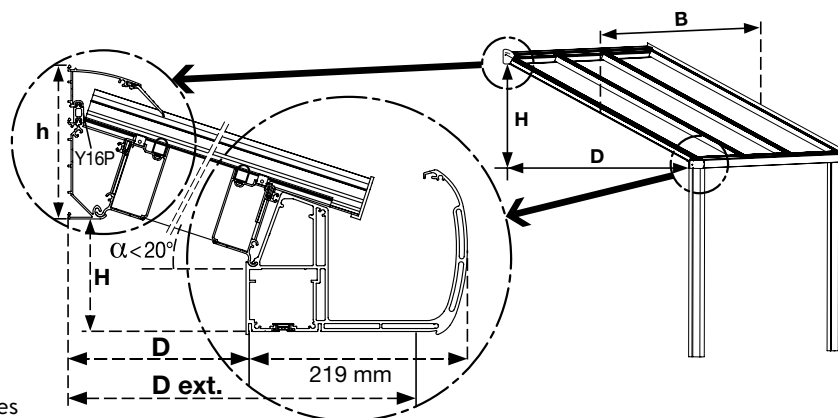

Climax Panorama

Customer

Reference - project

Time of delivery

☐ Inquiry

☐ No customs sizes

☐ Order

Please mark your choice with a cross or specify where necessary.

Dimensions (in mm)	Width 'B'				
	Depth 'D'				
	Depth 'D ext' (post included)				
	Height difference 'H' or inclination ($5^\circ < x < 20^\circ$)				
	Post length	2500 mm	3250 mm		
	Or customised posts (exact length)				
Standard colours*	RAL 9010 white				
	RAL 7016 ST anthracite (Tiger 029/71334)				
Trend colours**	RAL 3004 ST purple red (AE03053300420)		Other RAL colour***	RAL	
	RAL 9001 cream			Powder code	
	RAL 9005 ST black (Axalta AE3054900520)			Type	Gloss
	RAL 9006 ST silver grey (Tiger 029/90146)				Textured
	RAL 9007 ST grey aluminium (Tiger 029/90147)				Matte (30 % gloss)
	RAL 9009 ST DB 703 (Tiger 029/80077)				
Sheet type	Polycarbonate/Plexiglas or Pergotop		Type:		
			16 mm thick	clear	
	Glass connection profile		32 mm thick	opal	
	Glas (max. 750 mm glass width)		8 mm glass	10 mm glass	
			Colour and thickness:		
	or Pergotop sandwich panels		White/white	16 mm	
Pergotop-Soft sandwich panels		Slate/white	32 mm		
		Tile/white	Acoustic		
Finish	Rubbers				
	Alu clips CL16/CL32				
	Screw-on clips CLSB/CLST			→ recommended for glass	
Gutter	GDG + GDGL		GDG + GDGK + IPE120 steel reinforcement (IPE120 to be provided by customer)		
	Post	Post 110/72 (without clip)		Post 110/181 (with clip)	
Type	Freestanding roof (installation against GDX)				
Options	LED lighting under the gutter				
	Climaled (3 spots/rafter) (quantity -> min. 2)			→ please fill in how many	
	Triangle profile and/or windbreak (side panels)			→ see order form triangle profile and windbreak	
	Climaglide (sliding system)			→ see order form Climaglide	
	Vertical sunblind			→ see order form vertical sunblind	
Remarks					

* **Standard colours:** no surcharge (delivery time: approx. 3 weeks)

** **Trend colours:** € 150 colour change surcharge (delivery time: 6 weeks)

*** **Other RAL colours:** + 15 % surcharge + € 150 colour change surcharge (delivery time: 6 weeks)