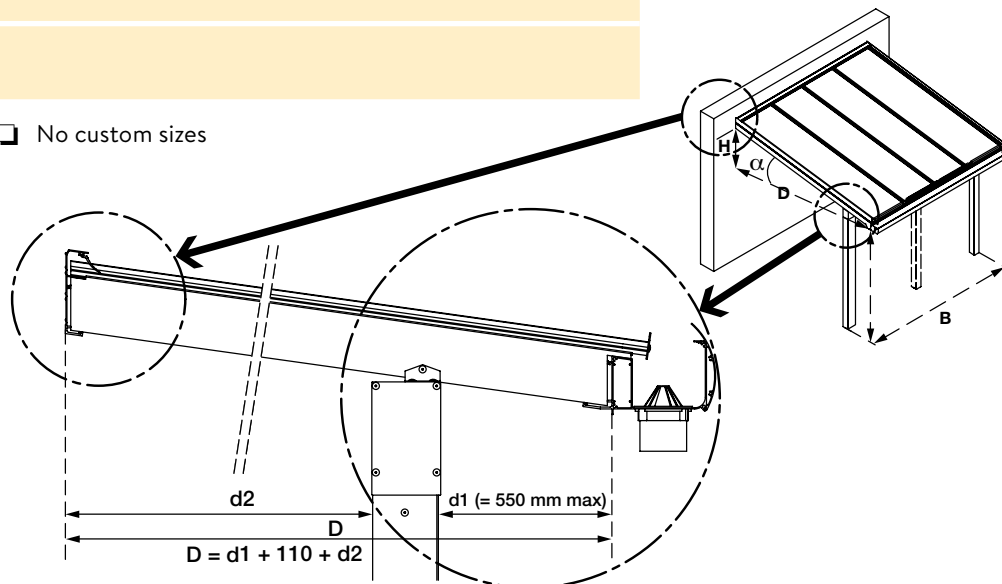

Dimensions (in mm)	Width 'B'				
	Depth 'D' (post excl.)				
	Depth 'd2' (gutter excl.)				
	Height difference 'H' or inclination (5° < x < 10°)				
	Post length (110 x 110 mm)	2500 mm	3250 mm		
	Or customised posts (exact length)				
Standard colours*	RAL 9010 white				
	RAL 7016 ST anthracite (Tiger 029/71334)				
Trend colours**	RAL 3004 ST purple red (AE03053300420)		Other RAL colour***	RAL	
	RAL 9001 cream		Powder code		
	RAL 9005 ST black (Axalta AE3054900520)		Type	Gloss	
	RAL 9006 ST silver grey (Tiger 029/90146)			Textured	
	RAL 9007 ST grey aluminium (Tiger 029/90147)			Matte (30 % gloss)	
	RAL 9009 ST DB 703 (Tiger 029/80077)				
Sheet type	Polycarbonate/Plexiglas	Type:			
		16 mm thick	clear		
		32 mm thick	opal		
	Glass (maximum 750 mm glass width)	8 mm glass	10 mm glass		
	or	Colour and thickness:			
		Pergotop sandwich panels	White/white	16 mm	
Pergotop-Soft sandwich panels		Slate/white	32 mm		
		Tile/white	Acoustic		
Gutter	Classic				
		Softline			
Type	Freestanding roof (installation against GDx)				
Options	LED lighting under the gutter				
	Climaled (3 spots/rafter) (quantity -> min. 2)			→ please fill in how many	
	Triangle profile and/or windbreak (side panels)			→ see order form triangle profile and windbreak	
	Climaglide (sliding system)			→ see order form Climaglide	
	Vertical sunblind			→ see order form vertical sunblind	
Remarks					