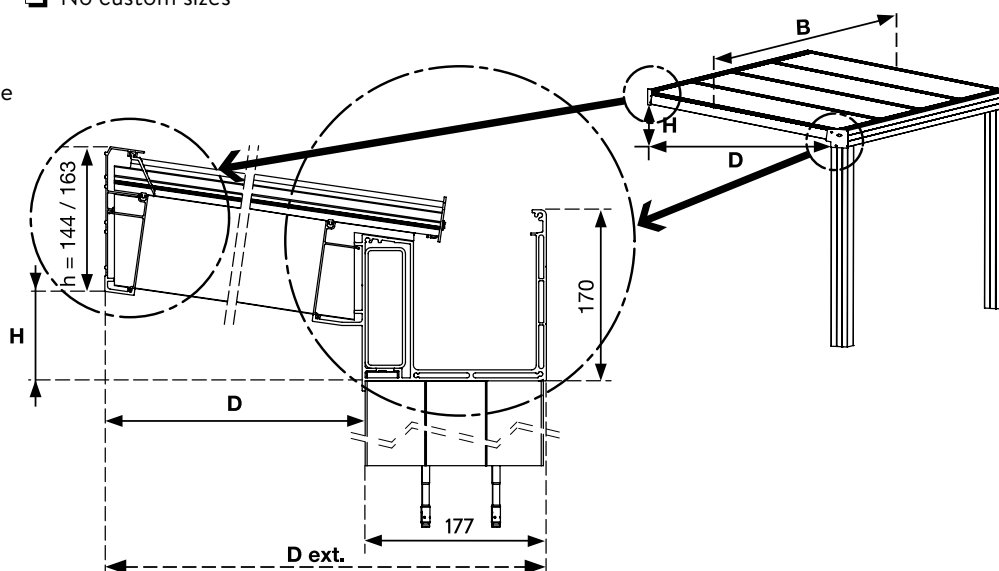

<b>Dimensions (in mm)</b>	Width 'B'				
	Depth 'D'				
	Depth 'D ext' (post included)				
	Height difference 'H' or inclination ( $5^\circ < x < 10^\circ$ )				
	Post length (150 x 177 mm)	2500 mm		3250 mm	
	Or customised posts (exact length)				
<b>Standard colours*</b>	RAL 9010 white				
	RAL 7016 ST anthracite (Tiger 029/71334)				
<b>Trend colours**</b>	RAL 3004 ST purple red (AE03053300420)			<b>Other RAL colour***</b>	RAL
	RAL 9001 cream			Powder code	
	RAL 9005 ST black (Axalta AE3054900520)			Type	Gloss
	RAL 9006 ST silver grey (Tiger 029/90146)				Textured
	RAL 9007 ST grey aluminium (Tiger 029/90147)				Matte (30 % gloss)
	RAL 9009 ST DB 703 (Tiger 029/80077)				
<b>Sheet type</b>	Polycarbonate/Plexiglas	Type:			
		16 mm thick		clear	
		32 mm thick		opal	
	Glass (maximum 750 mm glass width)	8 mm glass		10 mm glass	
		Colour and thickness:			
		or Pergotop sandwich panels	White/white		16 mm
Pergotop-Soft sandwich panels	Slate/white		32 mm		
	Tile/white		Acoustic		
<b>Type</b>	Freestanding roof (installation against GDx)				
<b>Options</b>	LED lighting under the gutter				
	Climaled (3 spots/rafter) (quantity -> min. 2)			→ please fill in how many	
	Triangle profile and/or windbreak (side panels)			→ see order form triangle profile and windbreak	
	Climaglide (sliding system)			→ see order form Climaglide	
	Vertical sunblind			→ see order form vertical sunblind	
<b>Remarks</b>					