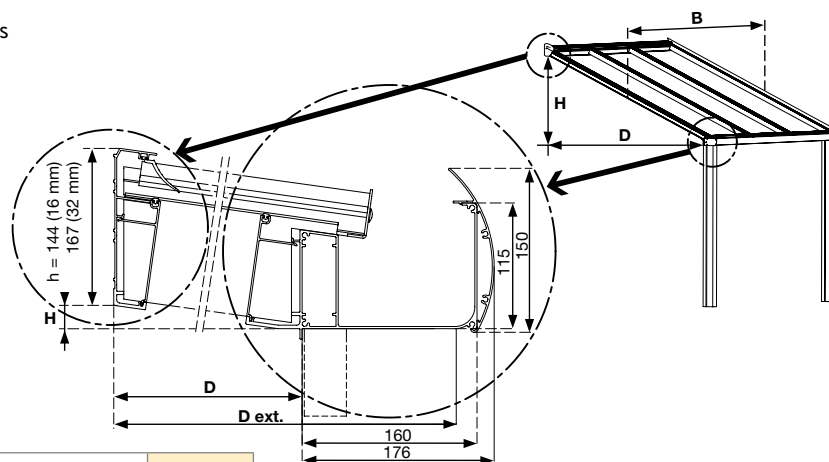

# Climalux

Customer

Reference – project

Time of delivery

Inquiry  No custom sizes

Order

Please mark your choice with a cross or specify where necessary

<b>Dimensions (in mm)</b>	Width 'B'					
	Depth 'D'					
	Depth 'D ext' (post included)					
	Height difference 'H' or inclination ( $5^\circ < x < 10^\circ$ )					
	Post length	2500 mm	3250 mm			
	Or customised posts (exact length)					
<b>Standard colours*</b>	RAL 9010 white					
	RAL 7016 ST anthracite (Tiger 029/71334)					
<b>Trend colours**</b>	RAL 3004 ST purple red (AE03053300420)			<b>Other RAL colour***</b>	RAL	
	RAL 9001 cream				Powder code	
	RAL 9005 ST black (Axalta AE3054900520)				Type	Gloss
	RAL 9006 ST sliver grey (Tiger 029/90146)					Textured
	RAL 9007 ST grey aluminium (Tiger 029/90147)					Matte (30 % gloss)
	RAL 9009 ST DB 703 (Tiger 029/80077)					
<b>Sheet type</b>	Polycarbonate/Plexiglas			Type:		
				16 mm thick	clear	
				32 mm thick	opal	
	Glass (maximum 750 mm glass width)			8 mm glass	10 mm glass	
	or			Colour and thickness:		
	Pergotop sandwich panels		White/white	16 mm		
	Pergotop-Soft sandwich panels		Slate/white	32 mm		
			Tile/white	Acoustic		
<b>Gutter</b>	Classic			Softline		
<b>Post</b>	150 x 150 mm (square)			110 x 141 mm (round)		
<b>Type</b>	Freestanding roof (installation against GDx)					
<b>Options</b>	LED lighting under the gutter					
	Climaled (3 spots/rafter) (quantity -> min. 2)				→ please fill in how many	
	Triangle profile and/or windbreak (side panels)				→ see order form triangle profile and windbreak	
	Climaglide (sliding system)				→ see order form Climaglide	
	Vertical sunblind				→ see order form vertical sunblind	
<b>Remarks</b>						