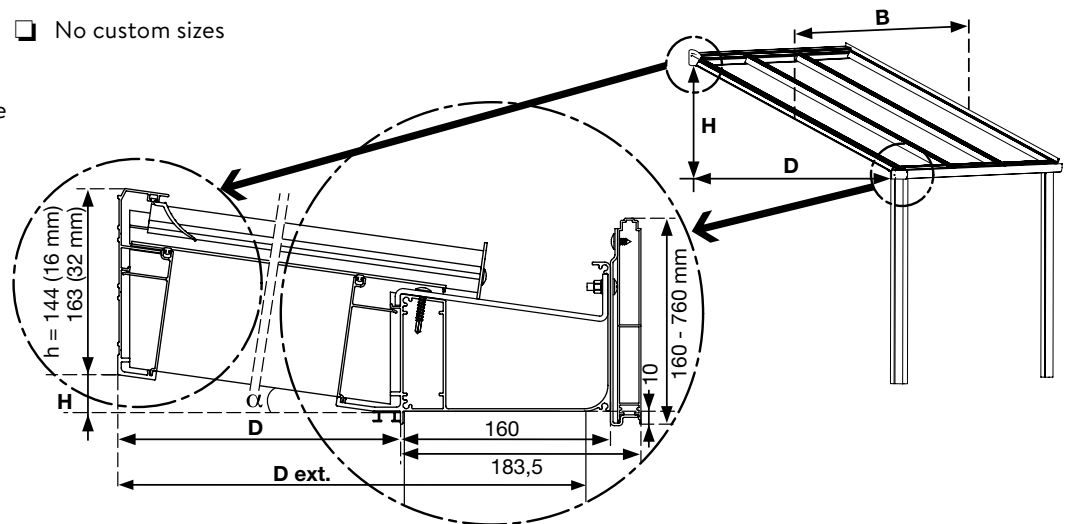

# Climacrown

Customer

Reference – project

Time of delivery

- Inquiry  
 Order

No custom sizes

Please mark your choice with a cross or specify where necessary.

<b>Dimensions (in mm)</b>	Width 'B'					
	Depth 'D'					
	Depth 'D ext' (post included)					
	Height difference 'H' or inclination (5° < x < 10°)					
	Post length (150 x 150 mm)	2500 mm		3250 mm		
	Or customised posts (exact length)					
<b>Standard colours*</b>	RAL 9010 white					
	RAL 7016 ST anthracite (Tiger 029/71334)					
<b>Trend colours**</b>	RAL 3004 ST purple red (AE03053300420)		<b>Other RAL colour***</b>	RAL		
	RAL 9001 cream			Powder code		
	RAL 9005 ST black (Axalta AE3054900520)			Type		
	RAL 9006 ST silver grey (Tiger 029/90146)			Gloss		
	RAL 9007 ST grey aluminium (Tiger 029/90147)			Textured		
	RAL 9009 ST DB 703 (Tiger 029/80077)			Matte (30 % gloss)		
<b>Sheet type</b>	Polycarbonate/Plexiglas or Pergotop		Type:			
			16 mm thick		clear	
			32 mm thick		opal	
			8 mm glass		10 mm glass	
	or Pergotop sandwich panels Pergotop-Soft sandwich panels		Colour and thickness:			
			White/white		16 mm	
			Slate/white		32 mm	
			Tile/white		Acoustic	
<b>Type</b>	Freestanding roof (installation against GDx)					
<b>Options</b>	LED lighting under the gutter					
	Climaled (3 spots/rafter) (quantity -> min. 2)				→ please fill in how many	
	Triangle profile and/or windbreak (side panels)				→ see order form triangle profile and windbreak	
	Climaglide (sliding system)				→ see order form Climaglide	
	Vertical sunblind				→ see order form vertical sunblind	
<b>Remarks</b>						