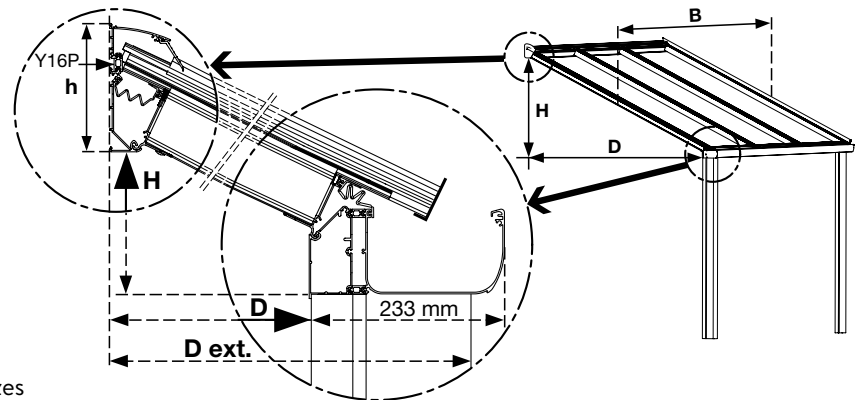

Climax

Customer

Reference – project

Time of delivery

- Inquiry No customs sizes
 Order

Please mark your choice with a cross or specify where necessary.

Dimensions (in mm)	Width 'B'					
	Depth 'D'					
	Depth 'D ext' (post included)					
	Height difference 'H' or inclination (between 5° and 45°)					
	Post length	2500 mm	3250 mm			
Profiles	Sawn to size*					
Type	Cold (without thermal break)					
	Warm (with thermal break)					
Installation	Against 1 wall					
	Against 1 wall and 1 side wall					
	Against 1 wall and 2 side walls					
	Between 4 walls					
	Installed on frames					
Standard colours*	RAL 9010 white					
	RAL 7016 ST anthracite (Tiger 029/71334)					
Trend colours**	RAL 3004 ST purple red (AE03053300420)					
	RAL 9001 cream					
	RAL 9005 ST black (Axalta AE3054900520)					
	RAL 9006 ST silver grey (Tiger 029/90146)					
	RAL 9007 ST grey aluminium (Tiger 029/90147)					
	RAL 9009 ST DB 703 (Tiger 029/80077)					
Finish	Rubbers					
	Alu clips CL16/CL32					
	Screw-on alu clips CLSB and CLST					
Sheet type	Multi-walled acrylic					
	Multi-walled polycarbonate					
	Cut the sheets to size and seal temporarily with tape					
	Cut the sheets to size and seal with tape					
	or	Pergotop sandwich panels				
		Pergotop soft sandwich panels				
	or	Glass thickness (in mm)				
	Number of glass sheets (max. 750 mm glass width)					
	Glass connection profile					
Post	Posts without thermal break	post 50/100				
		post 100/100				
		post 100/152 (with clip)				
		post 110/100 (without clip)				
		post 110/181 (with clip)				
	Posts with thermal break	post 110/116 (without clip)				
	post 110/197 (with clip)					
Options	Triangle profile		1		2	
	Climaled (rafters - minimum 2 pieces) - spots					
	Climaglidle (sliding system)		Front side		Side wall	
Remarks						