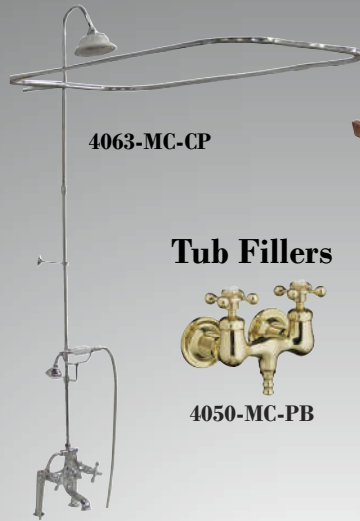

Alma Single Bowl Cast Iron

Petite

Compact 450

Corners

Eden 450 Corner

Converto Showers

4063-MC-CP

Tub Fillers

4050-MC-PB

Tub Caddies

BC2022

Faucets

Thalia

Accessories

Anja

Shower Seats

6113-ORB

Freestanding Tub Fillers

Lamar

Bianca

Coomera

Ped Lavas

Stanford Pedestal Lavatory

Mistral Pedestal Lavatory