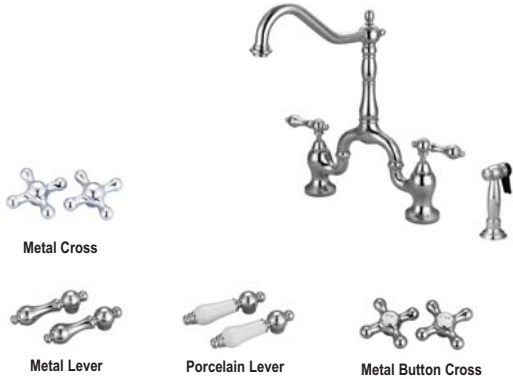

Kitchen Bridge Faucets

Ceramic disc cartridges
Maximum 1.8 GPM @ 60 psi

Carlton Kitchen Bridge Faucet with Sidespray

- Lead free brass construction
- Includes sidespray with hose
- Hooked swivel spout
- Includes connection hoses

Color	Product Number	Handles
BN	KFB506-ML-BN	Metal lever
CP	KFB506-ML-CP	Metal lever
ORB	KFB506-ML-ORB	Metal lever
BN	KFB506-PL-BN	Porcelain lever
CP	KFB506-PL-CP	Porcelain lever
ORB	KFB506-PL-ORB	Porcelain lever
BN	KFB506-MC-BN	Metal cross w/porcelain buttons
CP	KFB506-MC-CP	Metal cross w/porcelain buttons
ORB	KFB506-MC-ORB	Metal cross w/porcelain buttons
BN	KFB506-MC2-BN	Metal cross
CP	KFB506-MC2-CP	Metal cross
ORB	KFB506-MC2-ORB	Metal cross

Schedule C