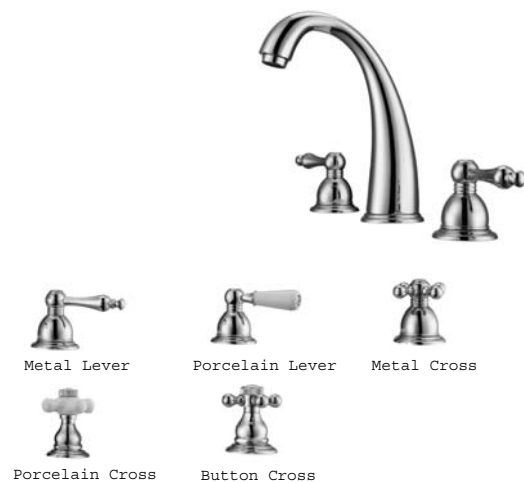

Ceramic disc cartridges

Maximum 1.2 GPM @ 60 psi

Color	Product Number	Handle Description
BN	LFW106-ML-BN	Metal lever
CP	LFW106-ML-CP	Metal lever
ORB	LFW106-ML-ORB	Metal lever
BN	LFW106-PL-BN	Porcelain lever
CP	LFW106-PL-CP	Porcelain lever
ORB	LFW106-PL-ORB	Porcelain lever
BN	LFW106-MC-BN	Metal cross
CP	LFW106-MC-CP	Metal cross
ORB	LFW106-MC-ORB	Metal cross
BN	LFW106-PC-BN	Porcelain cross
CP	LFW106-PC-CP	Porcelain cross
ORB	LFW106-PC-ORB	Porcelain cross
BN	LFW106-BC-BN	Metal cross w/porcelain button
CP	LFW106-BC-CP	Metal cross w/porcelain button
ORB	LFW106-BC-ORB	Metal cross w/porcelain button

Schedule C

cUPC/NSF/AB1953 Certified

Color Code   **BN** Brushed Nickel   **CP** Polished Chrome   **ORB** Oil Rubbed Bronze