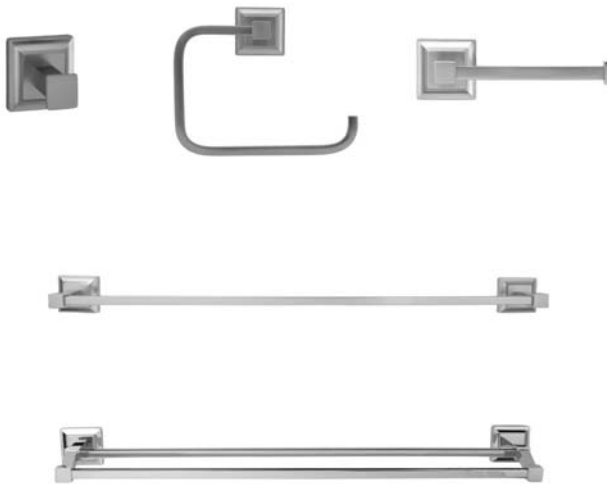

Bath Accessories

Stanton Bath Accessories

- Brass construction
- Wall mount installation
- Includes concealed hardware

Color	Product Number	Description
AB	ATR108-AB	Towel Ring
BN	ATR108-BN	Towel Ring
CP	ATR108CP	Towel Ring
MB	ATR108-MB	Towel Ring
ORB	ATR108-ORB	Towel Ring

Schedule M

Color	Product Number	Description
~~AB~~	~~ARH108-AB~~	~~Robe hook~~ DISCONTINUED
BN	ARH108-BN	Robe hook
CP	ARH108-CP	Robe hook
MB	ARH108-MB	Robe hook
ORB	ARH108-ORB	Robe hook
AB	ADTB108-18-AB	18" Double towel bar
BN	ADTB108-18-BN	18" Double towel bar
CP	ADTB108-18-CP	18" Double towel bar
MB	ADTB108-18-MB	18" Double towel bar
ORB	ADTB108-18-ORB	18" Double towel bar
AB	ADTB108-24-AB	24" Double towel bar
BN	ADTB108-24-BN	24" Double towel bar
CP	ADTB108-24-CP	24" Double towel bar
~~MB~~	~~ADTB108-24-MB~~	~~24" Double towel bar~~ DISCONTINUED
ORB	ADTB108-24-ORB	24" Double towel bar
AB	ATPH108-AB	Toilet paper holder
BN	ATPH108-BN	Toilet paper holder
CP	ATPH108-CP	Toilet paper holder
~~MB~~	~~ATPH108-MB~~	~~Toilet paper holder~~ DISCONTINUED
ORB	ATPH108-ORB	Toilet paper holder
AB	ATB108-18-AB	18" Towel bar
BN	ATB108-18-BN	18" Towel bar
CP	ATB108-18-CP	18" Towel bar
MB	ATB108-18-MB	18" Towel bar
ORB	ATB108-18-ORB	18" Towel bar
AB	ATB108-24-AB	24" Towel bar
BN	ATB108-24-BN	24" Towel bar
CP	ATB108-24-CP	24" Towel bar
~~MB~~	~~ATB108-24-MB~~	~~24" Towel bar~~ DISCONTINUED
ORB	ATB108-24-ORB	24" Towel bar

Schedule M

Color Code **AB** Antique Brass **BN** Brushed Nickel **CP** Polished Chrome **MB** Matte Black **ORB** Oil Rubbed Bronze