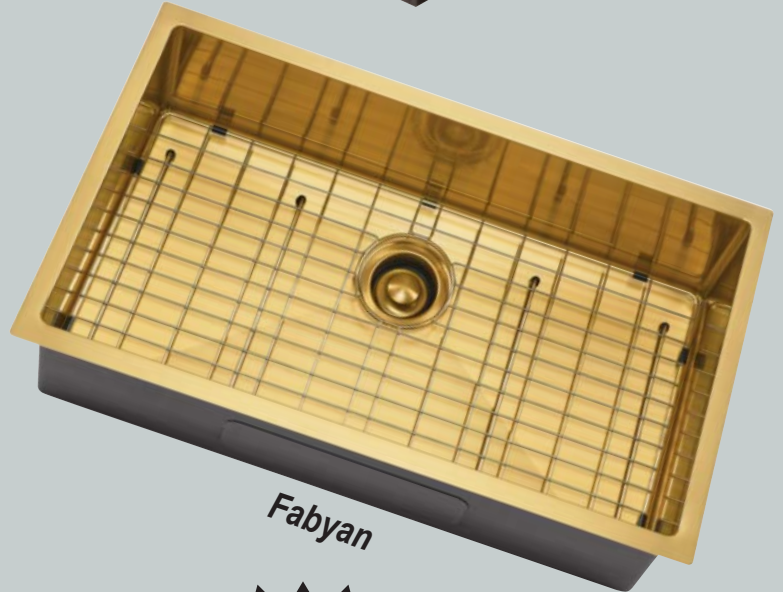

Adelphia and Amanda in 27" and 33"

Fabyan

Rena and Sabrina Prep Sinks

*Kits Include Sink
With Matching Grid
and Strainer*

Kitchen and Farmer Sinks

Farmer, kitchen, prep and utility sinks in fire clay

Single Bowl Farmer Sinks in Fire Clay