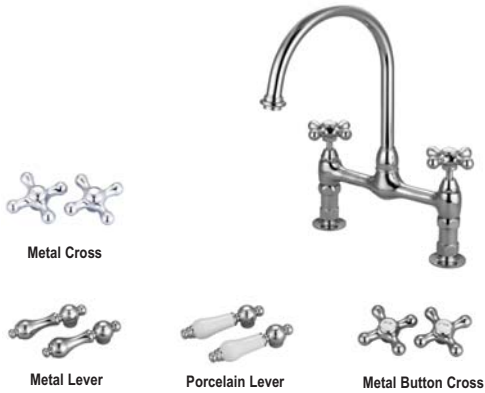

Kitchen Bridge Faucets

Harding Kitchen Bridge Faucet

- Lead free brass construction
- Gooseneck swivel spout
- Includes connection hoses

Ceramic disc cartridges
Maximum 1.8 GPM @ 60 psi

Color	Product Number	Handles
BN	KFB510-ML-BN	Metal lever
CP	KFB510-ML-CP	Metal lever
ORB	KFB510-ML-ORB	Metal lever
BN	KFB510-PL-BN	Porcelain lever
CP	KFB510-PL-CP	Porcelain lever
ORB	KFB510-PL-ORB	Porcelain lever
BN	KFB510-MC-BN	Metal cross w/porcelain buttons
CP	KFB510-MC-CP	Metal cross w/porcelain buttons
ORB	KFB510-MC-ORB	Metal cross w/porcelain buttons
BN	KFB510-MC2-BN	Metal cross
CP	KFB510-MC2-CP	Metal cross
ORB	KFB510-MC2-ORB	Metal cross

Schedule C

Harding Kitchen Bridge Faucet with Sidespray

- Lead free brass construction
- Includes brass sidespray with hose
- Gooseneck swivel spout
- Includes connection hoses