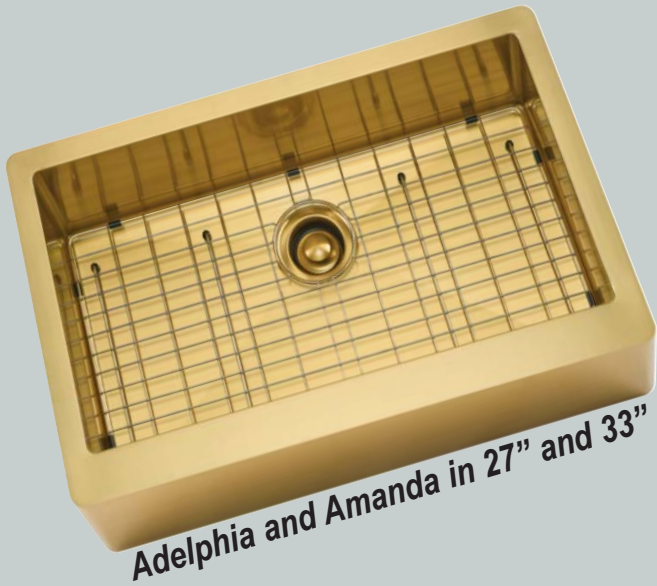

Adelphia and Amanda in 27" and 33"

Fabyan

Rena and Sabrina Prep Sinks

*Kits Include Sink
With Matching Grid
and Strainer*

Kitchen and Farmer Sinks

Farmer, kitchen, prep and utility sinks in fire clay

Single Bowl Farmer Sinks in Fire Clay