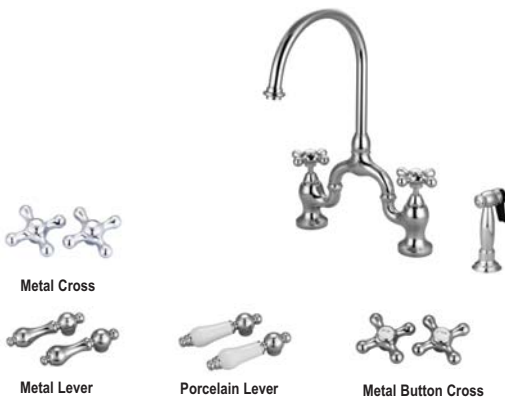

Ceramic disc cartridges
Maximum 1.8 GPM @ 60 psi

Banner Kitchen Bridge Faucet with Sidespray

- Lead free brass construction
- Gooseneck swivel spout
- Includes brass sidespray with hose
- Includes connection hoses

Color	Product Number	Handles
BN	KFB504-ML-BN	Metal lever
CP	KFB504-ML-CP	Metal lever
ORB	KFB504-ML-ORB	Metal lever
BN	KFB504-PL-BN	Porcelain lever
CP	KFB504-PL-CP	Porcelain lever
ORB	KFB504-PL-ORB	Porcelain lever
BN	KFB504-MC-BN	Metal cross w/porcelain buttons
CP	KFB504-MC-CP	Metal cross w/porcelain buttons
ORB	KFB504-MC-ORB	Metal cross w/porcelain buttons
BN	KFB504-MC2-BN	Metal cross
CP	KFB504-MC2-CP	Metal cross
ORB	KFB504-MC2-ORB	Metal cross

Schedule C