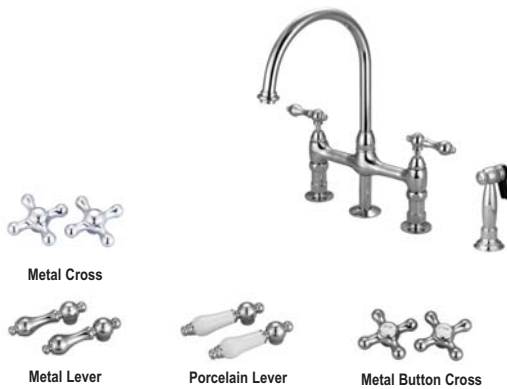

Ceramic disc cartridges
Maximum 1.8 GPM @ 60 psi

Color	Product Number	Handles
BN	KFB512-ML-BN	Metal lever
CP	KFB512-ML-CP	Metal lever
ORB	KFB512-ML-ORB	Metal lever
BN	KFB512-PL-BN	Porcelain lever
CP	KFB512-PL-CP	Porcelain lever
ORB	KFB512-PL-ORB	Porcelain lever
BN	KFB512-MC-BN	Metal cross w/porcelain buttons
CP	KFB512-MC-CP	Metal cross w/porcelain buttons
ORB	KFB512-MC-ORB	Metal cross w/porcelain buttons
BN	KFB512-MC2-BN	Metal cross
CP	KFB512-MC2-CP	Metal cross
ORB	KFB512-MC2-ORB	Metal cross

Schedule C