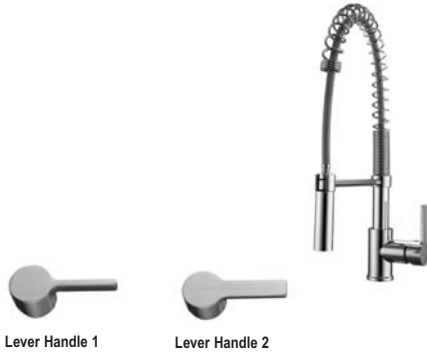

Spring Spout Kitchen Faucets

Ceramic disc cartridge
Maximum 1.8 GPM @ 60 psi
Hoses have 3/8" female connectors

Nikita Single Handle Kitchen Faucet

- Brass body
- Spring gooseneck spout
- Magnetic plastic pull-down spray
- Includes 2 braided hoses

Color	Product Number	Handles
BN	KFS417-L1-BN	Lever handle 1
CP	KFS417-L1-CP	Lever handle 1
ORB	KFS417-L1-ORB	Lever handle 1
BN	KFS417-L2-BN	Lever handle 2
CP	KFS417-L2-CP	Lever handle 2
ORB	KFS417-L2-ORB	Lever handle 2

Schedule C