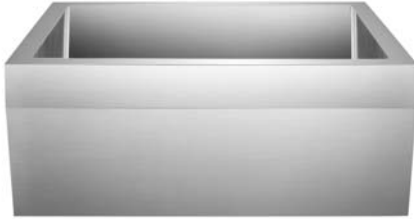

Kitchen and Farmer Sinks

Farmer, kitchen, prep and trough sinks
in stainless steel

Single Bowl Farmer Sinks in Stainless Steel

W 27"
D 20"
H 11"

Interior: 24" x 17" • Basin depth: 10"

Anise Single Bowl Stainless Steel Angled Farmer Sink

- 16 gauge metal
- Matte finish
- Tight radius corners
- Accommodates 3½" center drains
- Coating and pads for sound insulation
- Angled apron front

Color	Product Number
SS	FSSSB2010-SS

Schedule M

Installation template included.