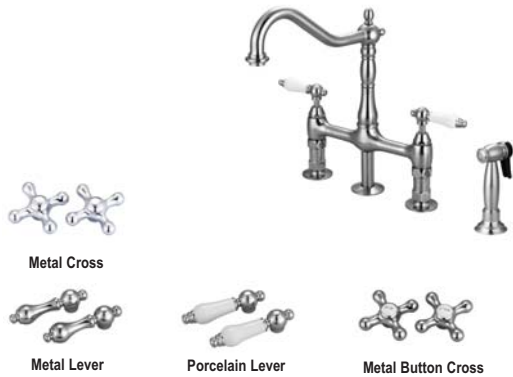

Ceramic disc cartridges
Maximum 1.8 GPM @ 60 psi

Emral Kitchen Bridge Faucet with Sidespray

- Lead free brass construction
- Includes brass sidespray with hose
- Hooked swivel spout
- Includes connection hoses

Color	Product Number	Handles
BN	KFB508-ML-BN	Metal lever
CP	KFB508-ML-CP	Metal lever
ORB	KFB508-ML-ORB	Metal lever
BN	KFB508-PL-BN	Porcelain lever
CP	KFB508-PL-CP	Porcelain lever
ORB	KFB508-PL-ORB	Porcelain lever
BN	KFB508-MC-BN	Metal cross w/porcelain buttons
CP	KFB508-MC-CP	Metal cross w/porcelain buttons
ORB	KFB508-MC-ORB	Metal cross w/porcelain buttons
BN	KFB508-MC2-BN	Metal cross
CP	KFB508-MC2-CP	Metal cross
ORB	KFB508-MC2-ORB	Metal cross

Schedule C

Color Code **BN** Brushed Nickel **CP** Polished Chrome **ORB** Oil Rubbed Bronze