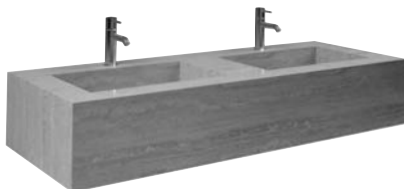

W 48 $\frac{1}{2}$ "

D 18 $\frac{1}{2}$ "

H 8 $\frac{5}{8}$ "

Each basin interior: 17 $\frac{1}{8}$ " X 10 $\frac{3}{4}$ " • Basin depth: 5 $\frac{5}{8}$ "

Back of basin to center of faucet: 2 $\frac{3}{8}$ "

Back of basin to center of drain: 10"

Precious 48-1/2" Double Bowl Wall-Hung Basin

- Porcelain
- Drain included
- No overflow
- Includes porcelain drain cover

Color	Product Number	Description
BHG	5-641BHG	1-hole
CAR	5-641CAR	1-hole
CGR	5-641CGR	1-hole
MAC	5-641MAC	1-hole
TRI	5-641TRI	1-hole
UBL	5-641UBL	1-hole
~~BHG~~	~~5-640BHG~~	~~No-hole~~ DISCONTINUED
~~CAR~~	~~5-640CAR~~	~~No-hole~~ DISCONTINUED
~~CGR~~	~~5-640CGR~~	~~No-hole~~ DISCONTINUED
~~MAC~~	~~5-640MAC~~	~~No-hole~~ DISCONTINUED
~~TRI~~	~~5-640TRI~~	~~No-hole~~ DISCONTINUED
~~UBL~~	~~5-640UBL~~	~~No-hole~~ DISCONTINUED

Schedule V

Hang basin using L-brackets model# PR-BRACKET (Sold separately).

Color Code **BHG** Behind Gray **CAR** Carrara **CGR** Cool Gray **MAC** Macaubus **TRI** Travertino Ivory **UBL** Unidark Black Faucets not included.