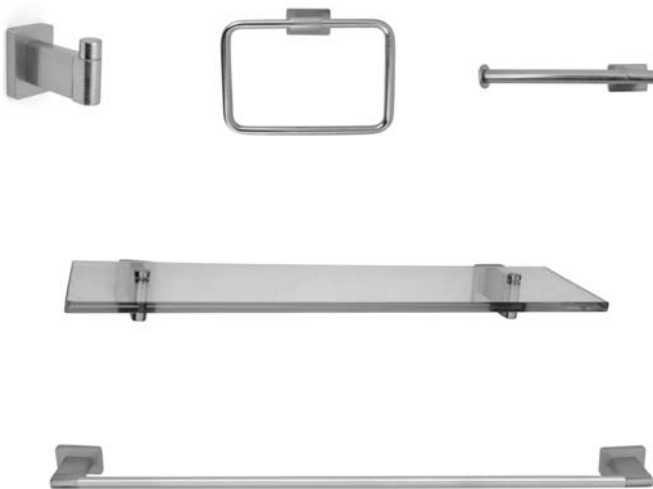

Bath Accessories

Nayland Bath Accessories

- Brass construction
- Wall mount installation
- Includes concealed hardware

Color	Product Number	Description
AB	ARH104-AB	Robe hook
BN	ARH104-BN	Robe hook
CP	ARH104-CP	Robe hook
MB	ARH104-MB	Robe hook
ORB	ARH104-ORB	Robe hook
AB	ATPH104-AB	Toilet paper holder
BN	ATPH104-BN	Toilet paper holder
CP	ATPH104-CP	Toilet paper holder
MB	ATPH104-MB	Toilet paper holder
ORB	ATPH104-ORB	Toilet paper holder
AB	ATB104-18-AB	18" Towel bar
BN	ATB104-18-BN	18" Towel bar
CP	ATB104-18-CP	18" Towel bar
MB	ATB104-18-MB	18" Towel bar
ORB	ATB104-18-ORB	18" Towel bar
AB	ATB104-24-AB	24" Towel bar
BN	ATB104-24-BN	24" Towel bar
CP	ATB104-24-CP	24" Towel bar
MB	ATB104-24-MB	24" Towel bar
ORB	ATB104-24-ORB	24" Towel bar
AB	ATR104-AB	Towel Ring
BN	ATR104-BN	Towel Ring
CP	ATR104-CP	Towel Ring
MB	ATR104-MB	Towel Ring
ORB	ATR104-ORB	Towel Ring
AB	AGS104-AB	Glass shelf
BN	AGS104-BN	Glass shelf
CP	AGS104-CP	Glass shelf
MB	AGS104-MB	Glass shelf
ORB	AGS104-ORB	Glass shelf

Schedule M