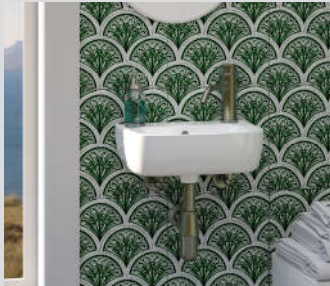

BARCLAY

Petite

Wall-Hung Basins

Caroline 380 Wall-Hung Basin
4X-2000 White

Vitreous | W 15" D 10⁵/₈"

Caroline 450 Wall-Hung Basin
4-2001/4/8 White

Vitreous | W 17³/₄" D 14⁵/₈"

Compact 450 Wall-Hung Basin
4-611,4,8 White

Vitreous | W 17³/₄" D 14¹/₈"

Compact™ Wall-Hung Basin 15"
4X-531 White

Vitreous | W 15" D 11⁷/₈"

Corner Wall-Hung Basin
4-750 White or Bisque

Vitreous | W 19⁷/₈" D 15⁵/₈"

Karla 450 Wall-Hung Basin
4-811/4 White

Tonique 450 Pedestal Lavatory
3-2021/8 White

Vitreous | W 17³/₄" D 14⁵/₈" H 31¹/₂"

Washington™ 460 Pedestal Lavatory
3-381/4/8 White

Vitreous | W 18¹/₈" D 14⁵/₈" H 33³/₄"

Petite Bathroom

Fixtures

Barclay provides boundless fashion for your diminutive bath space with petite pedestal lavatories, basins and bathtubs. Scaled down in size, but certainly not in style, they come in a charming array of colors and shapes, so you can create a jewel-box bathroom that feels spacious, elegant, and comfortable.

Vessels

Cordell Above Counter Basin
5-310 Dusk Gray, Copper Green,
Vintage Brown

Concrete | Basin diameter 11 1/8"

Tubs

Addison 48" Cast Iron Roll Top Tub
CTRH49 White

Cast Iron | L 48" W 30" H 21 1/8"

Cyrano 44" Acrylic Slipper Tub
ATSN44 White