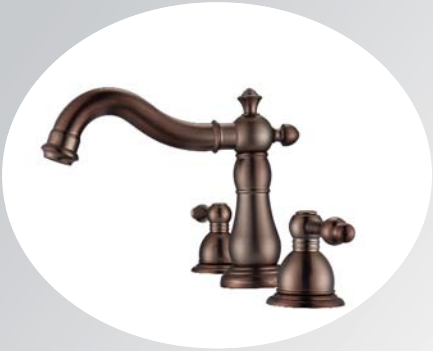

## Faucets

---

**Tova Single Handle Lavatory Faucet** LFS302

Ceramic disc cartridge. cUPC/INSE/AB1953 Certified. Brushed Nickel, Oil Rubbed Bronze or Polished Chrome.

**Conley 4" Centerset Lavatory Faucet** LFC202

Ceramic disc cartridges. cUPC/INSE/AB1953 Certified. Brushed Nickel, Oil Rubbed Bronze or Polished Chrome.

**Aldora 8" Widespread Lavatory Faucet** LFW104

Ceramic disc cartridges. Five handle options. cUPC/INSE/AB1953 Certified. Brushed Nickel, Oil Rubbed Bronze or Polished Chrome.