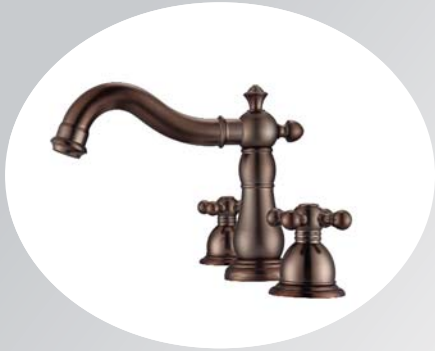

Faucets

Tova Single Handle Lavatory Faucet

LFS302

Ceramic disc cartridge. cUPC/INSE/AB1953 Certified.
Brushed Nickel, Oil Rubbed Bronze or Polished Chrome.

Conley 4" Centerset Lavatory Faucet

LFC202

Ceramic disc cartridges. cUPC/INSE/AB1953 Certified.
Brushed Nickel, Oil Rubbed Bronze or Polished Chrome.

Aldora 8" Widespread Lavatory Faucet

LFW104

Ceramic disc cartridges. Five handle options. cUPC/INSE/AB1953 Certified. Brushed Nickel, Oil Rubbed Bronze or Polished Chrome.

Elyria Single Handle Vessel Faucet

LFV402

Ceramic disc cartridge. cUPC/INSE/AB1953 Certified.
Brushed Nickel, Oil Rubbed Bronze or Polished Chrome.

Vanities and Tops

Duncan Vanity Stand

VA108

Hartley Thin Edge Ceramic Top

VT100

White