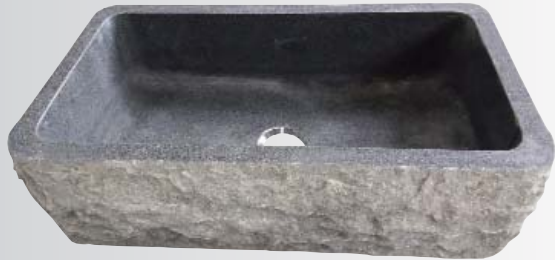

Natural Stone

Design the kitchen of your dreams with the unrivaled natural beauty of a genuine handcrafted stone sink. Whether you choose hand-chiseled granite or highly polished marble, your sink will be a one-of-a-kind creation displaying the unique color variations and beautiful veining that can only be found in natural stone.

Granite

Birgitta 36" Single Bowl Farmer Sink with Chiseled Front FSGSB4020

Granite | W 36" D 20" H 10" | Polished Blue-Gray or Polished Black

Also available in 24", 30" and 33" lengths