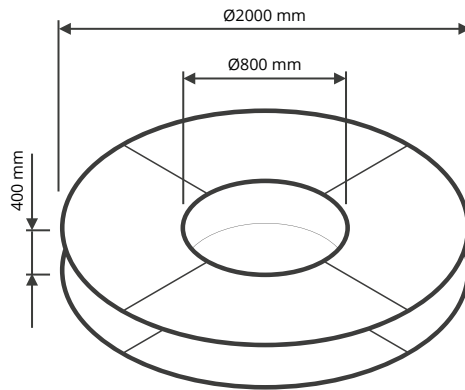

*This drawing is the exclusive property of AK-47 s.r.l. and all rights are reserved.
Any unauthorized reproduction and / or disclosure will be prosecuted by law ©*