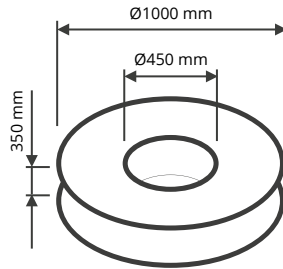

*This drawing is the exclusive property of AK-47 s.r.l. and all rights are reserved.
Any unauthorized reproduction and / or disclosure will be prosecuted by law ©*