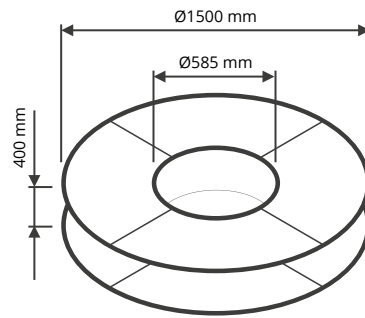

*This drawing is the exclusive property of AK-47 s.r.l. and all rights are reserved.
Any unauthorized reproduction and / or disclosure will be prosecuted by law ©*