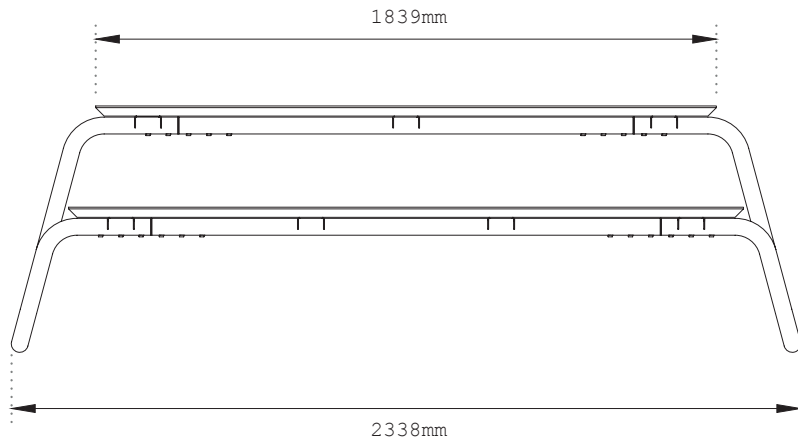

CONTACT

Questions, comments or suggestions relating to a product on our website? Feel free to get in touch with us!

Wünder – Ovenhoek 5, 8800 Roeselare, Belgium
+32 51 79 17 31 – info@wunder.be