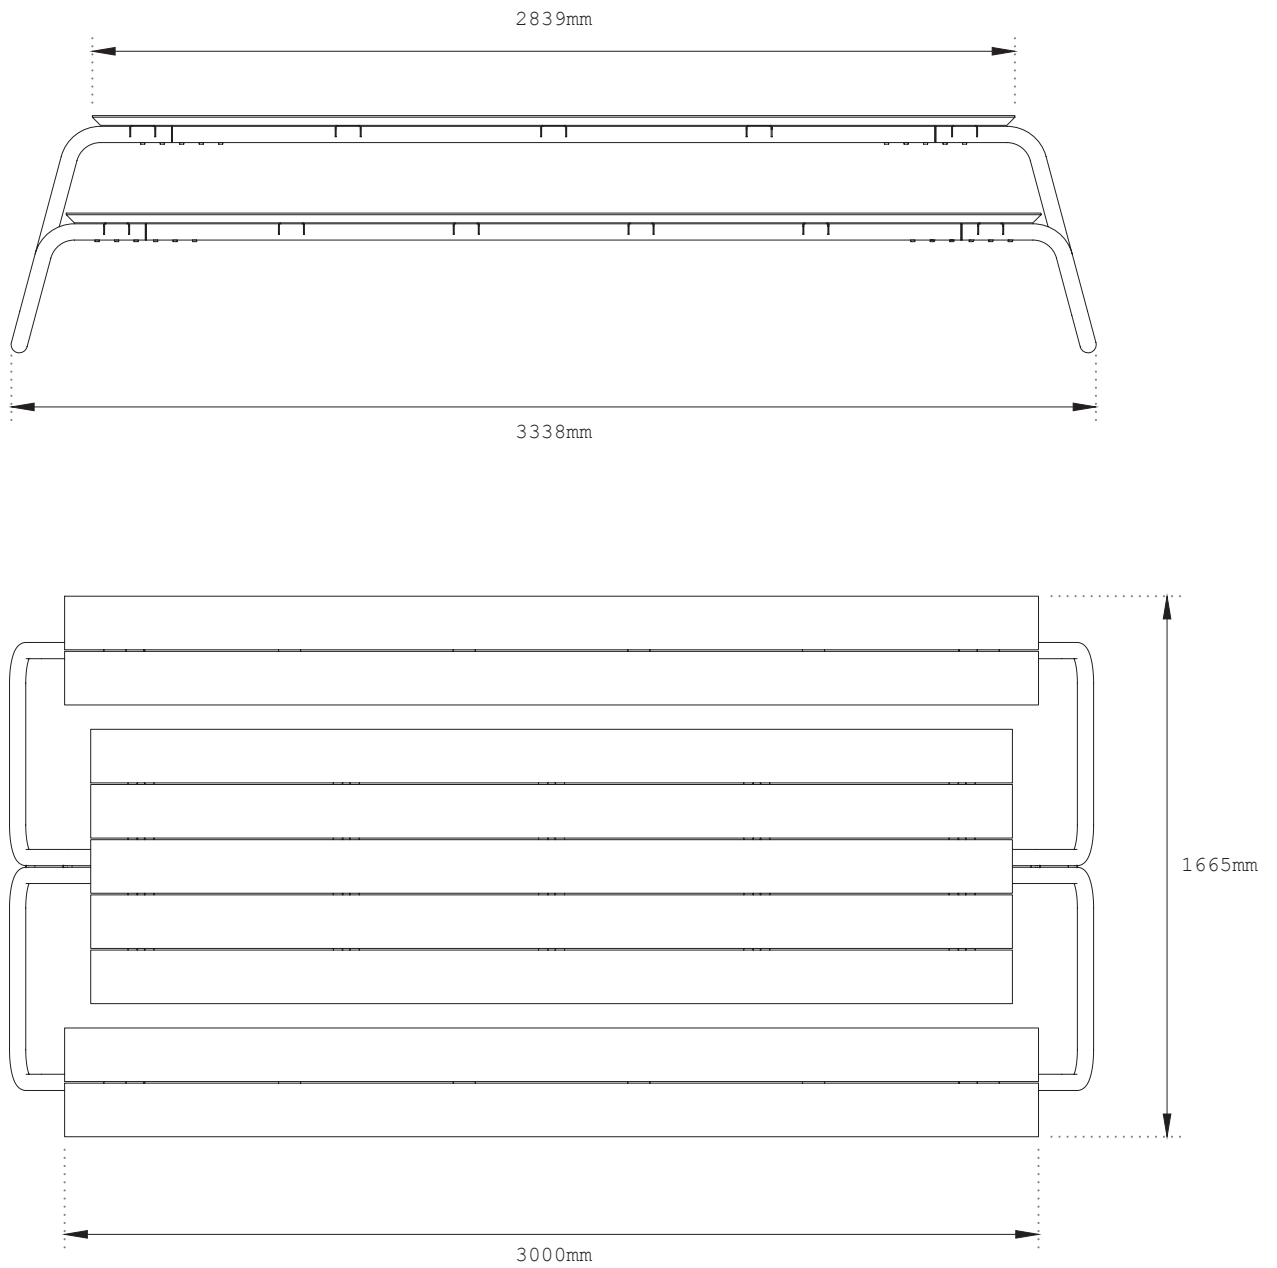

CONTACT

Questions, comments or suggestions relating to a product on our website? Feel free to get in touch with us!

Wünder - Ovenhoek 5, 8800 Roeselare, Belgium
+32 51 79 17 31 - info@wunder.be