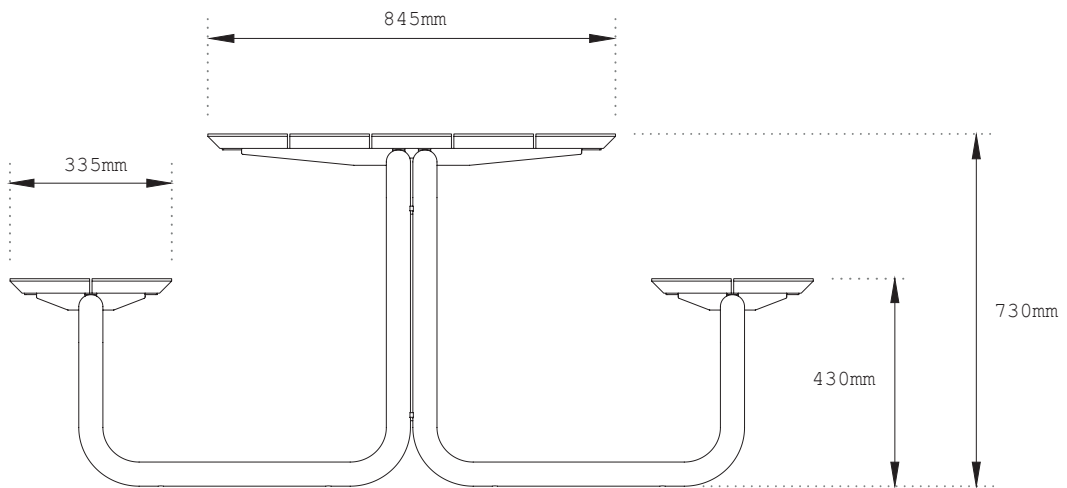

CONTACT

Questions, comments or suggestions relating to a product on our website? Feel free to get in touch with us!

Wünder – Ovenhoek 5, 8800 Roeselare, Belgium
+32 51 79 17 31 – info@wunder.be