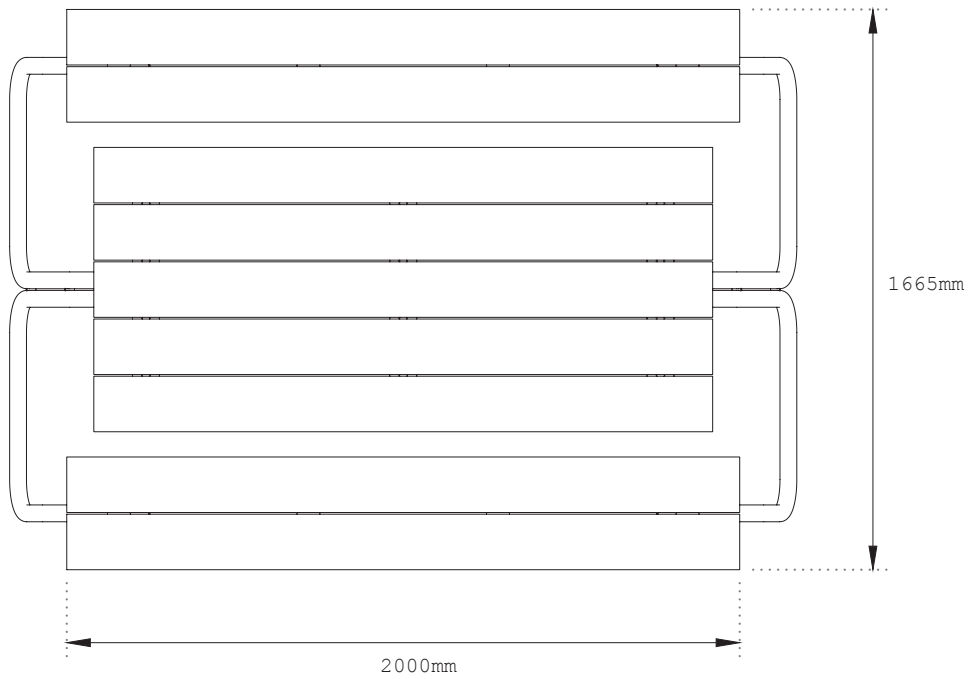

CONTACT

Questions, comments or suggestions relating to a product on our website? Feel free to get in touch with us!

Wünder – Ovenhoek 5, 8800 Roeselare, Belgium
+32 51 79 17 31 – info@wunder.be